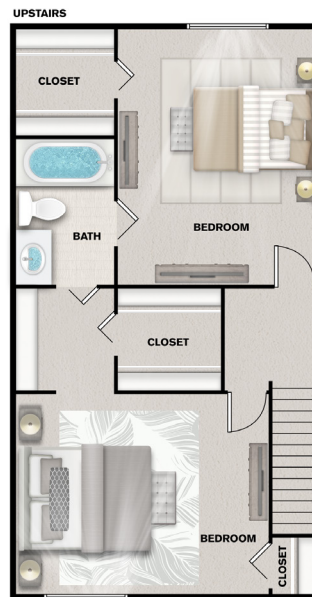

CAT, DOG

MAX PETS

2

B6-1.5

2 BEDROOM, 1.5 BATH
SQ FT: 1,080 SQ FT

HOME FEATURES

- ✓ Air Conditioning
- ✓ Ceiling Fan
- ✓ Fireplace
- ✓ Garbage Disposal
- ✓ Washer and Dryer Connections
- ✓ Walk-In Closets

*Available in select units