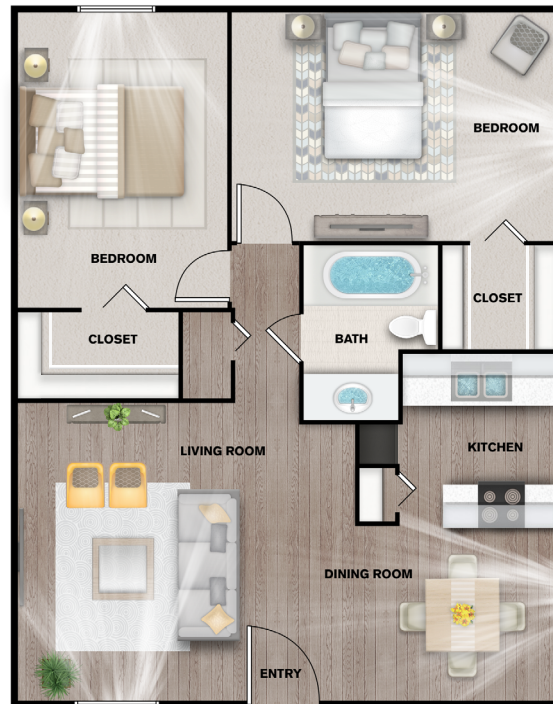

CAT, DOG

MAX PETS

2

B2.2

2 BEDROOM, 1 BATH
SQ FT: 940 SQ FT

HOME FEATURES

- ✓ Air Conditioning
- ✓ Ceiling Fan
- ✓ Fireplace
- ✓ Garbage Disposal
- ✓ Washer and Dryer Connections
- ✓ Walk-In Closets

*Available in select units