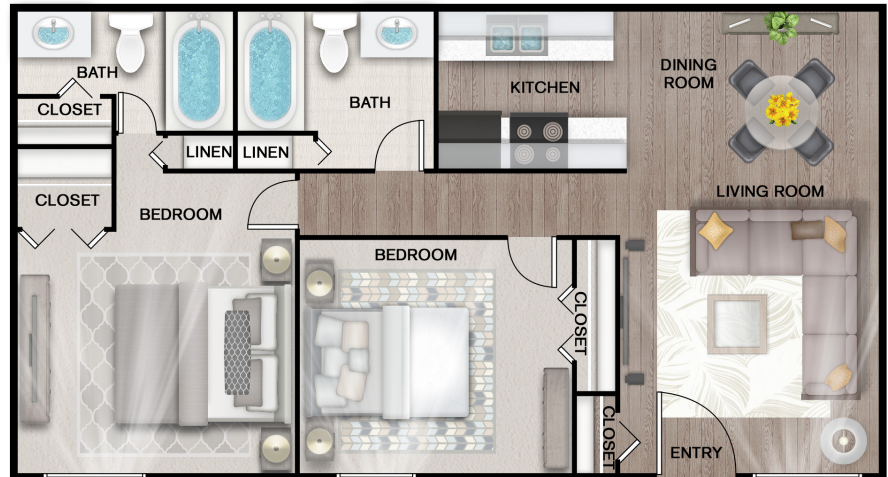

CAT, DOG

MAX PETS

2

B4.2

2 BEDROOM, 2 BATH
SQ FT: 963 SQ FT

HOME FEATURES

- ✓ Air Conditioning
- ✓ Ceiling Fan
- ✓ Fireplace
- ✓ Garbage Disposal
- ✓ Washer and Dryer Connections
- ✓ Walk-In Closets

*Available in select units