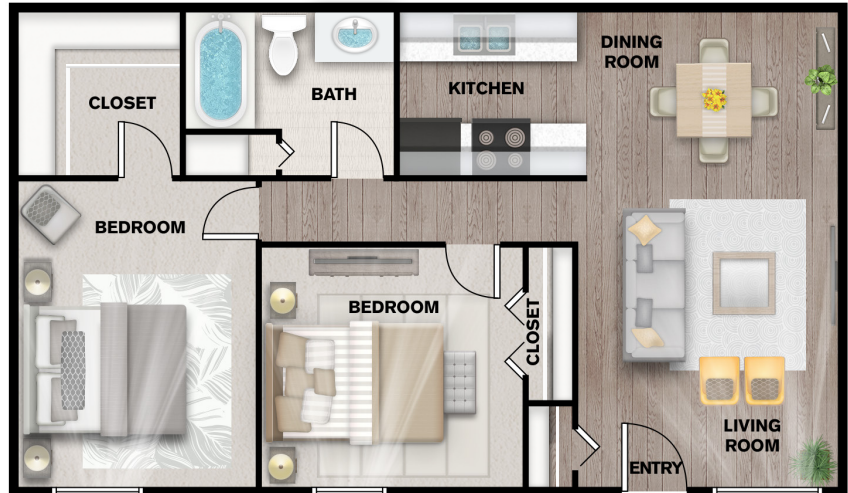

CAT, DOG

MAX PETS

2

B3-1.5

2 BEDROOM, 1 BATH
SQ FT: 952 SQ FT

HOME FEATURES

- ✓ Air Conditioning
- ✓ Ceiling Fan
- ✓ Fireplace
- ✓ Garbage Disposal
- ✓ Washer and Dryer Connections
- ✓ Walk-In Closets

*Available in select units