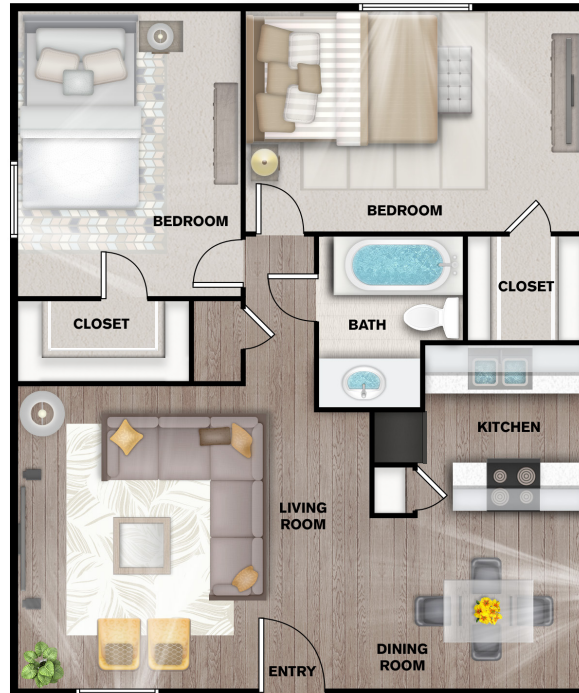

CAT, DOG

MAX PETS

2

B1.2

2 BEDROOM, 1 BATH
SQ FT: 918 SQ FT

HOME FEATURES

- ✓ Air Conditioning
- ✓ Ceiling Fan
- ✓ Fireplace
- ✓ Garbage Disposal
- ✓ Washer and Dryer Connections
- ✓ Walk-In Closets

*Available in select units