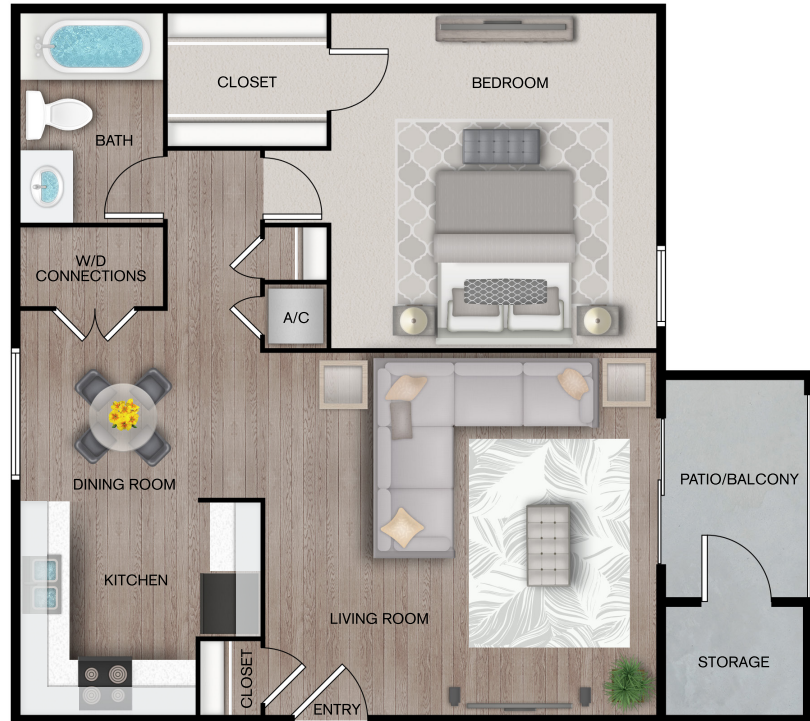

MAX PETS

2

THE MERIDIAN

1 BEDROOM, 1 BATH
SQ FT: 700 SQ FT

APARTMENT FEATURES

- ✓ Views
- ✓ Walk-In Closets*
- ✓ Vaulted Ceilings*
- ✓ Breakfast Bar
- ✓ Fireplace

*Available in select units

COMMUNITY FEATURES