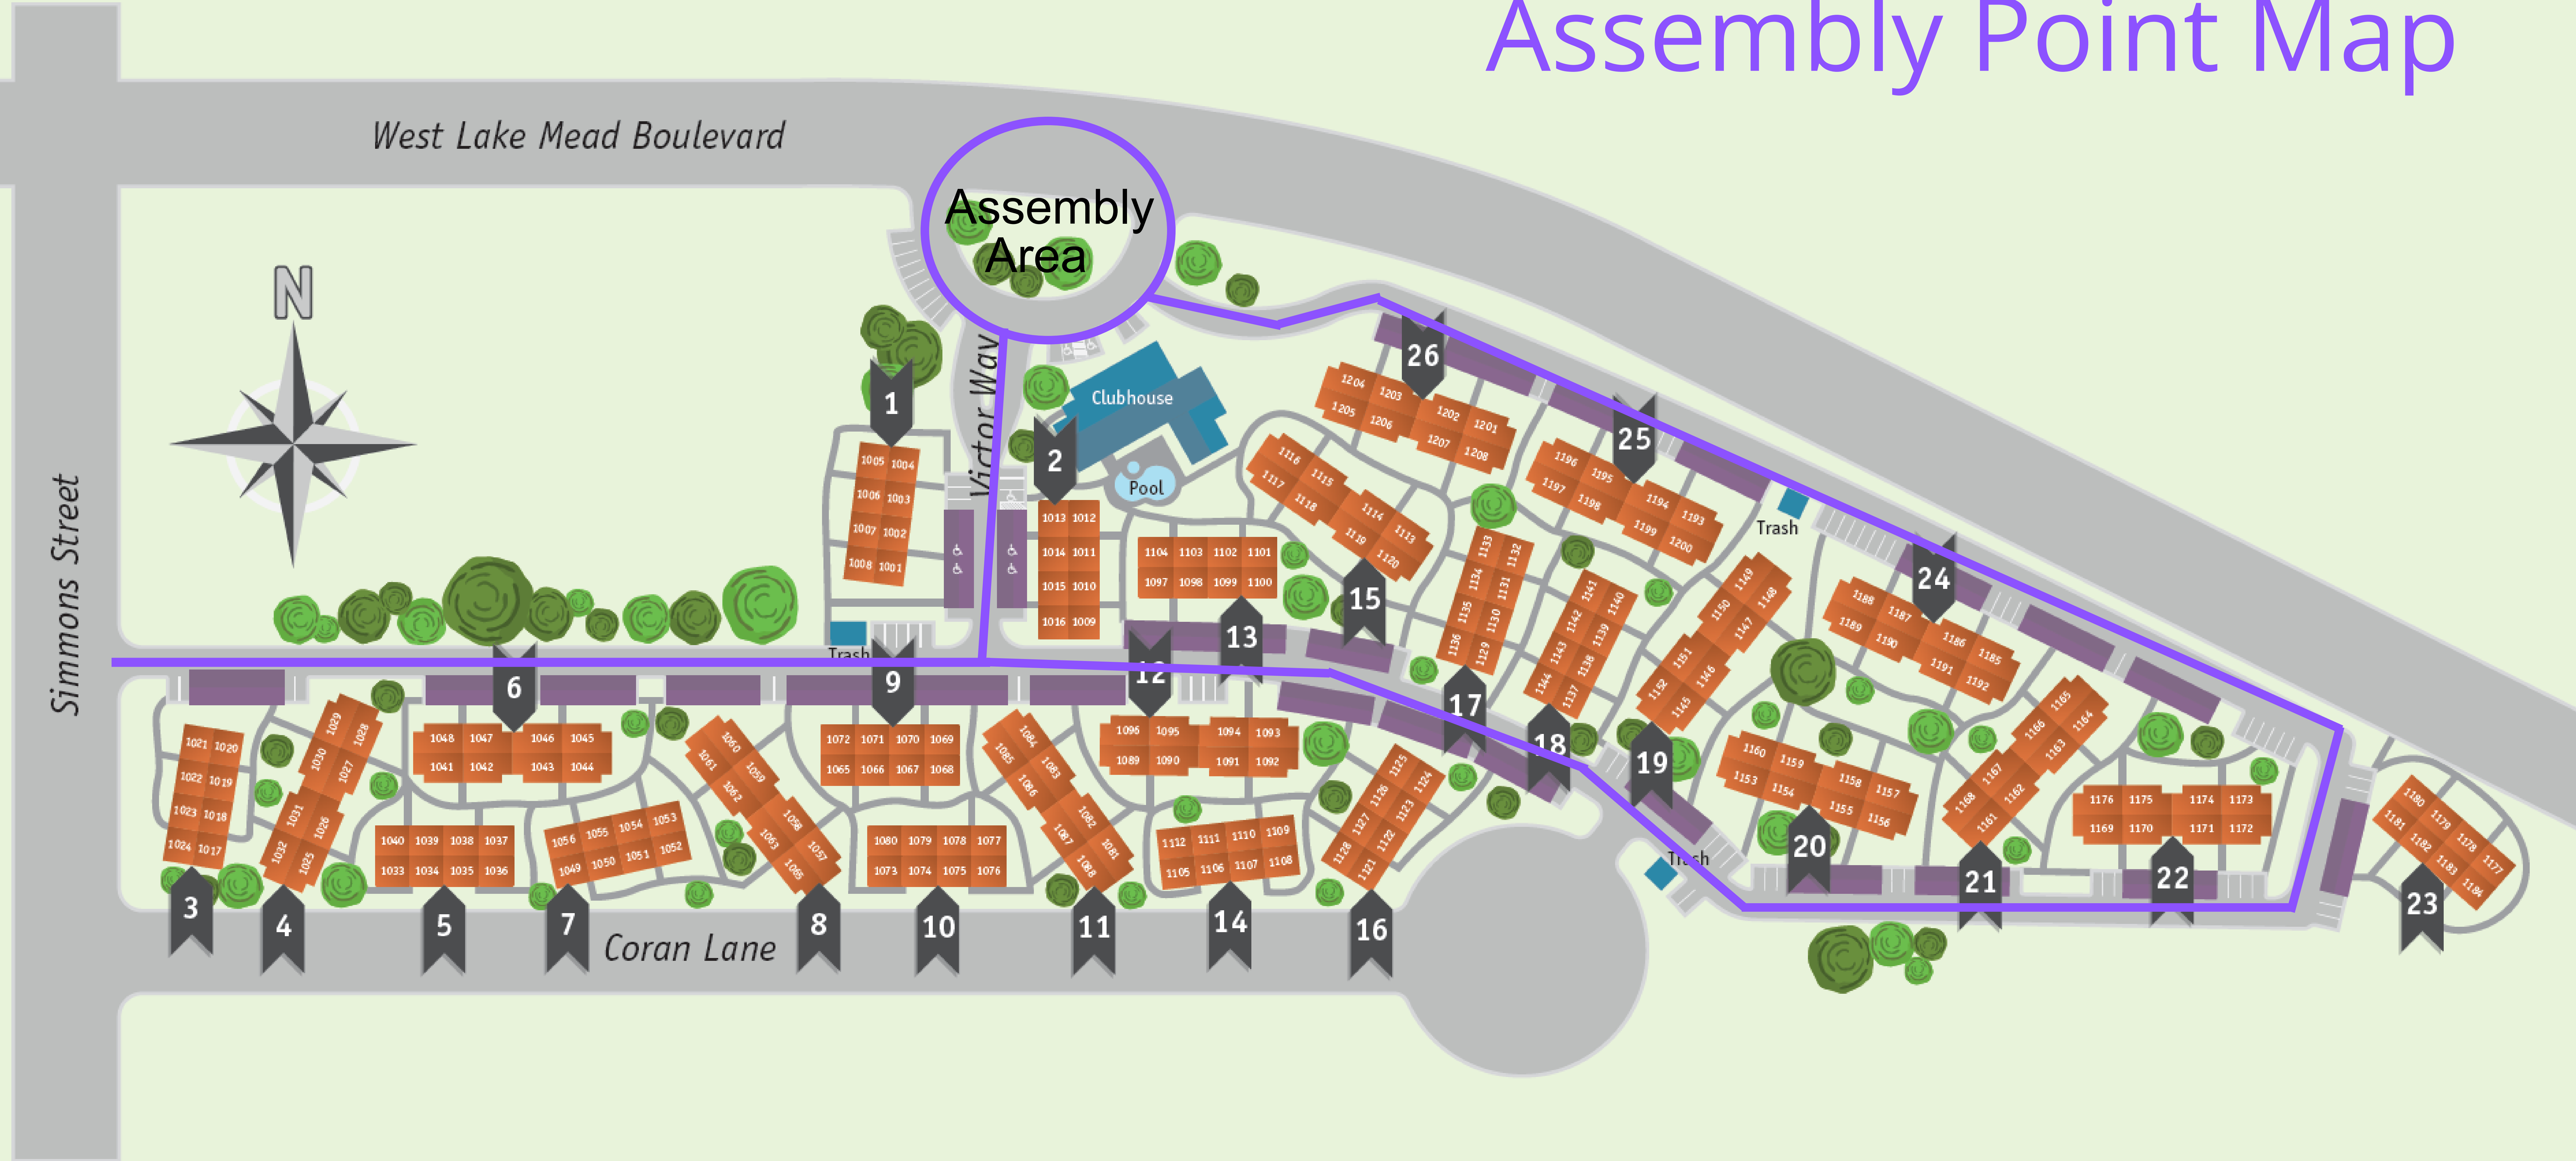

Whispering Palms Apartments  
2655 W Lake Mead Blvd North Las Vegas 89032

# Assembly Point Map

Please assemble in area indicated above or as otherwise directed by local authority during emergency.