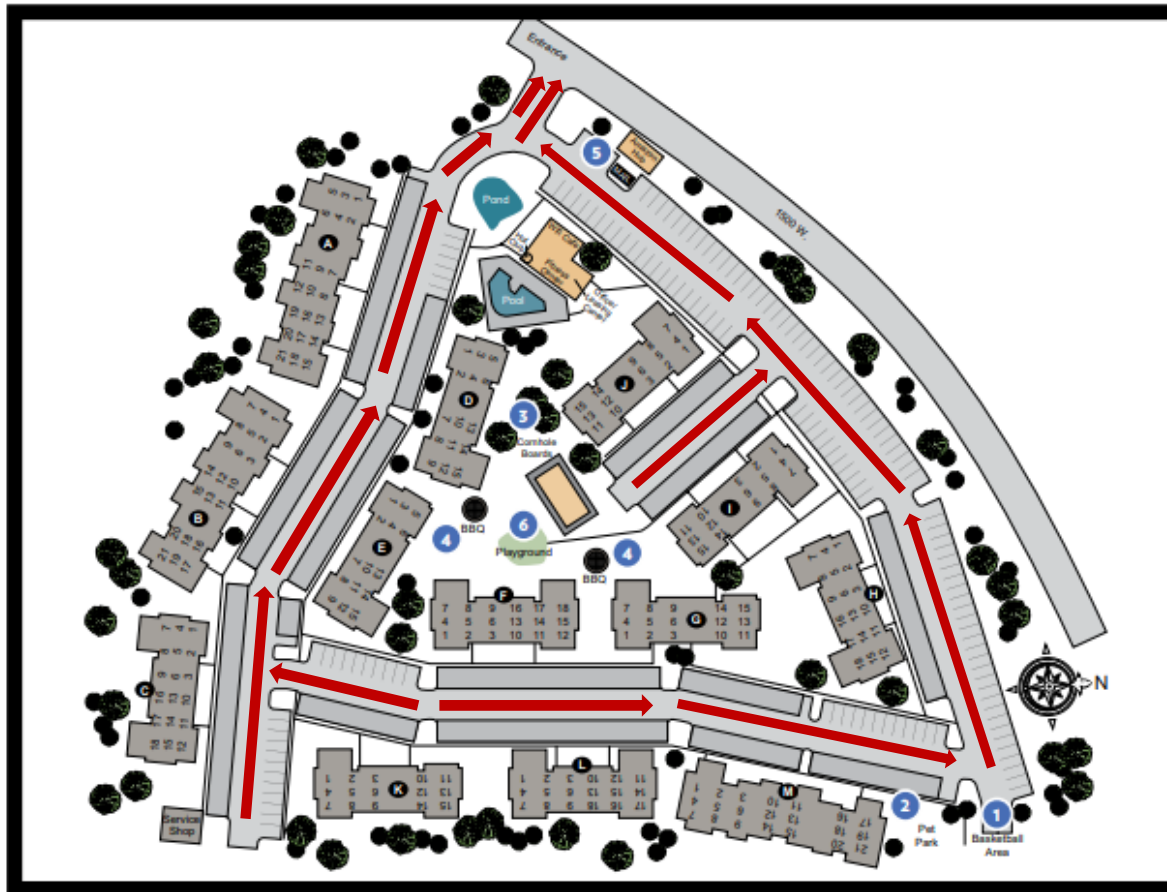

# SITE MAP

CHECK OUT THE LAYOUT OF OUR COMMUNITY!

## Evacuation Routes

- 1 BASKETBALL AREA
- 2 PET PARK
- 3 CORNHOLE BOARDS
- 4 BBQ
- 5 PACKAGE PICKUP
- 6 PLAYGROUND

1551 W RIVERDALE RD., RIVERDALE, UT 84405

801-627-4800 CHERRYCREEK@MISSIONROCKRES.COM