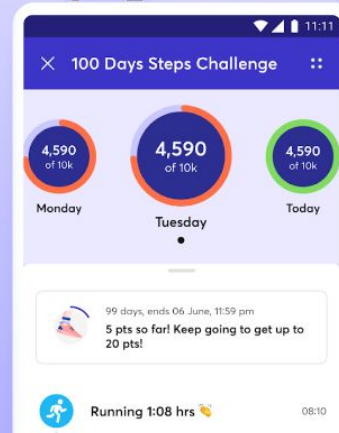

# Download the App

Reach out when you need wellbeing support 24/7

Articles, podcasts, videos and more for everyone

Challenges that inspire you to be healthy