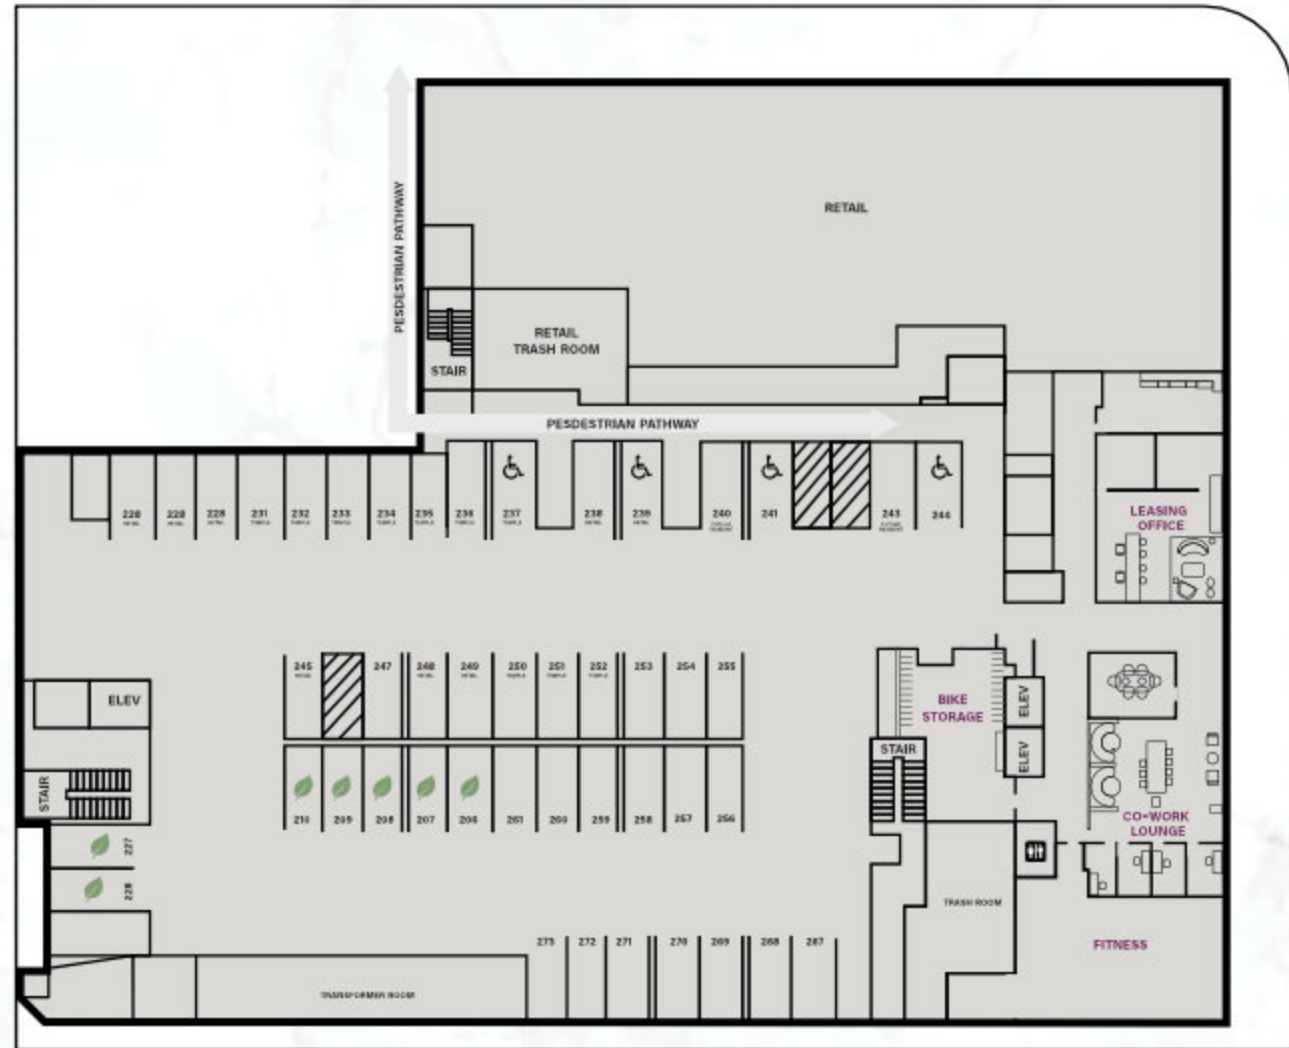

A S T E R

EV Charging Station

LEVEL:

1

250 E. BROADWAY, LONG BEACH, CA 90802

LiveAsterLB.com

This plan is an artist's rendering for illustrative purposes only and may not be to scale. All dimensions and distances are approximate. Actual product and specifications may vary in dimension or detail. Please see a representative for details.

E. BROADWAY

WAITE CT.

LONG BEACH BLVD.

ALTA WAY