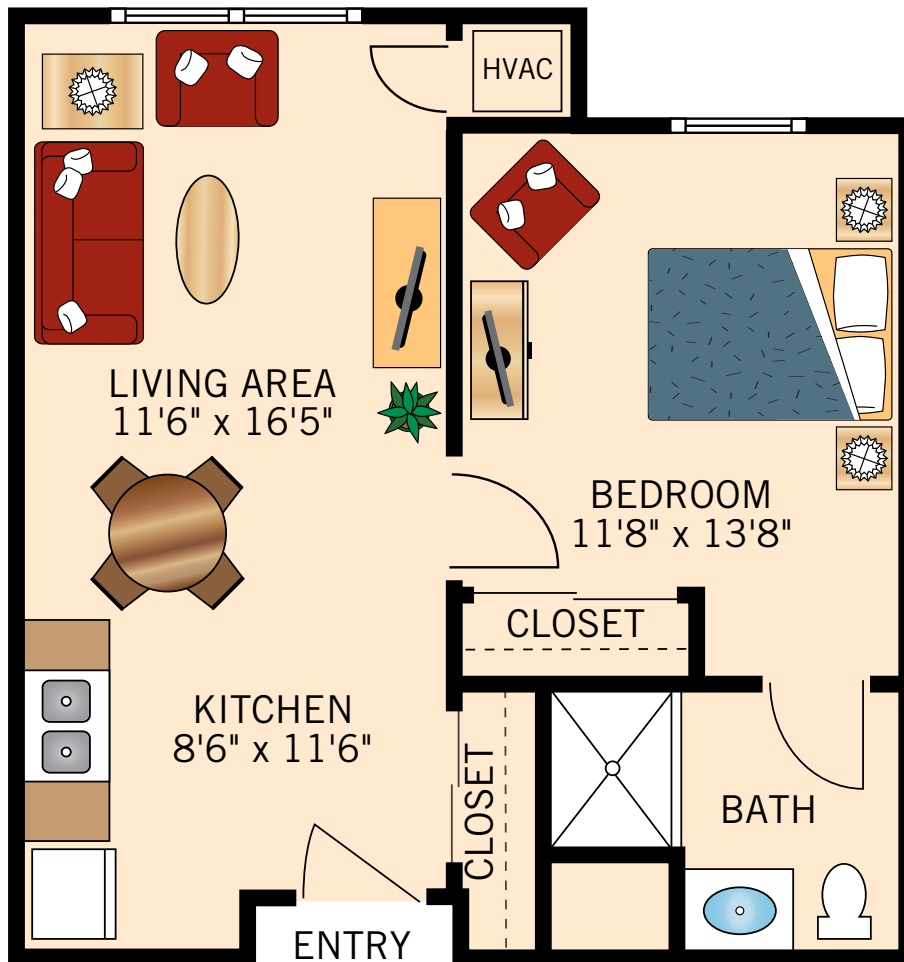

MEMORY CARE

**ASPEN
STUDIO**
305 Square Feet

Floor plans are not to scale and are shown for comparative purposes only.
Actual apartment floor plans may have minor variations.

MEMORY CARE

ELM
STUDIO
388 Square Feet

Floor plans are not to scale and are shown for comparative purposes only.
Actual apartment floor plans may have minor variations.

MEMORY CARE

PINE

STUDIO

414 Square Feet

Floor plans are not to scale and are shown for comparative purposes only.
Actual apartment floor plans may have minor variations.

MEMORY CARE

HICKORY

ONE BEDROOM ONE BATH

589 Square Feet

Floor plans are not to scale and are shown for comparative purposes only.
Actual apartment floor plans may have minor variations.

604 E Hillcrest Drive | Indianola, IA 50125 | P: 1-515-961-1924 | VintageHillsSenior.com

MEMORY CARE

ASH

ONE BEDROOM ONE BATH

620 Square Feet

Floor plans are not to scale and are shown for comparative purposes only.
Actual apartment floor plans may have minor variations.

MEMORY CARE

SPRUCE

ONE BEDROOM ONE BATH