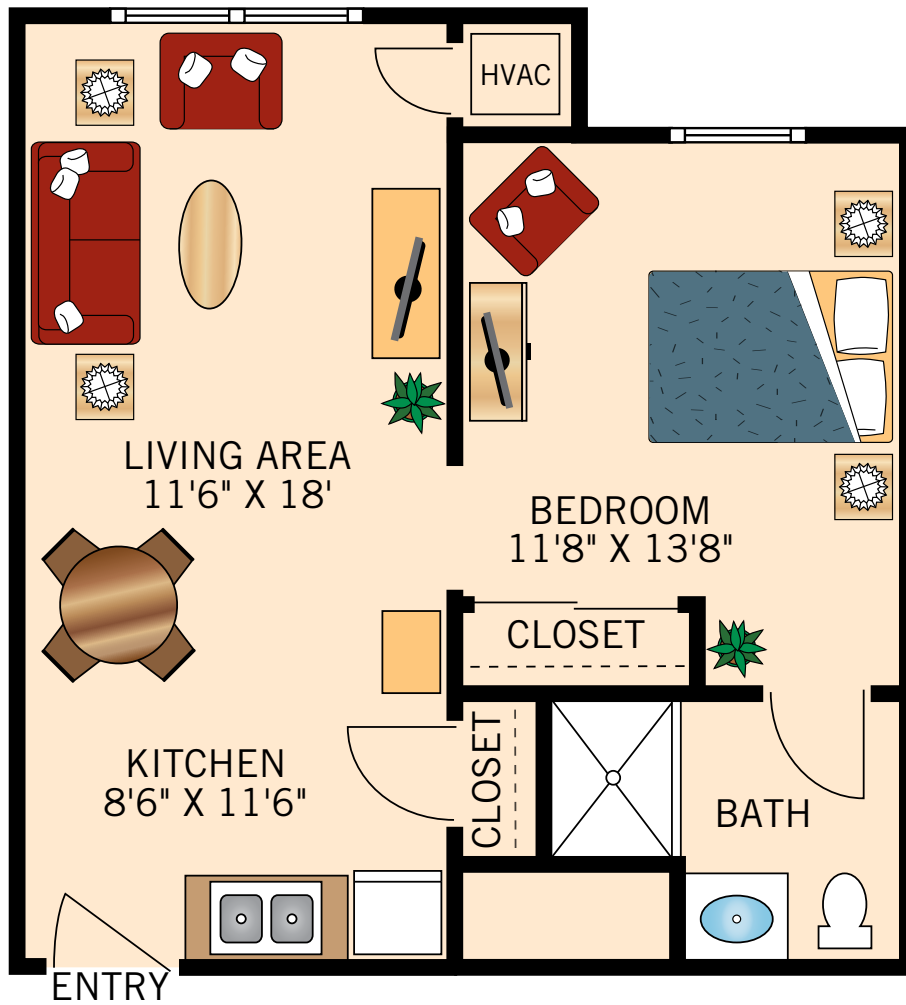

Floor plans are not to scale and are shown for comparative purposes only.
Actual apartment floor plans may have minor variations.

MEMORY CARE

PINE

STUDIO

414 Square Feet

Floor plans are not to scale and are shown for comparative purposes only.
Actual apartment floor plans may have minor variations.

MEMORY CARE

HICKORY

ONE BEDROOM ONE BATH

589 Square Feet

Floor plans are not to scale and are shown for comparative purposes only.
Actual apartment floor plans may have minor variations.

604 E Hillcrest Drive | Indianola, IA 50125 | P: 1-515-961-1924 | VintageHillsSenior.com

MEMORY CARE

ASH

ONE BEDROOM ONE BATH

620 Square Feet

Floor plans are not to scale and are shown for comparative purposes only.
Actual apartment floor plans may have minor variations.

MEMORY CARE

SPRUCE

ONE BEDROOM ONE BATH

752 Square Feet

Floor plans are not to scale and are shown for comparative purposes only.
Actual apartment floor plans may have minor variations.