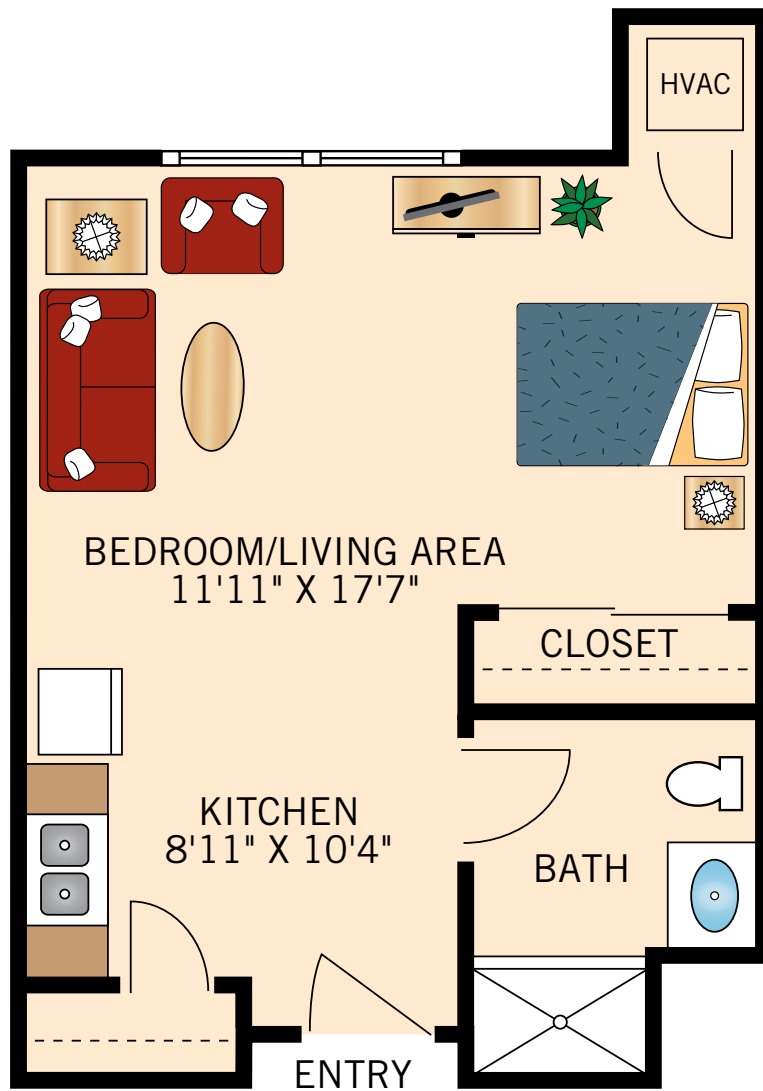

MEMORY CARE

**ASPEN
STUDIO**
305 Square Feet

Floor plans are not to scale and are shown for comparative purposes only.
Actual apartment floor plans may have minor variations.

MEMORY CARE

ELM
STUDIO
388 Square Feet

Floor plans are not to scale and are shown for comparative purposes only.
Actual apartment floor plans may have minor variations.

MEMORY CARE

PINE

STUDIO

414 Square Feet

Floor plans are not to scale and are shown for comparative purposes only.
Actual apartment floor plans may have minor variations.

MEMORY CARE

HICKORY

ONE BEDROOM ONE BATH

589 Square Feet

Floor plans are not to scale and are shown for comparative purposes only.
Actual apartment floor plans may have minor variations.

604 E Hillcrest Drive | Indianola, IA 50125 | P: 1-515-961-1924 | VintageHillsSenior.com

MEMORY CARE

ASH

ONE BEDROOM ONE BATH

620 Square Feet

Floor plans are not to scale and are shown for comparative purposes only.
Actual apartment floor plans may have minor variations.

MEMORY CARE

SPRUCE

ONE BEDROOM ONE BATH