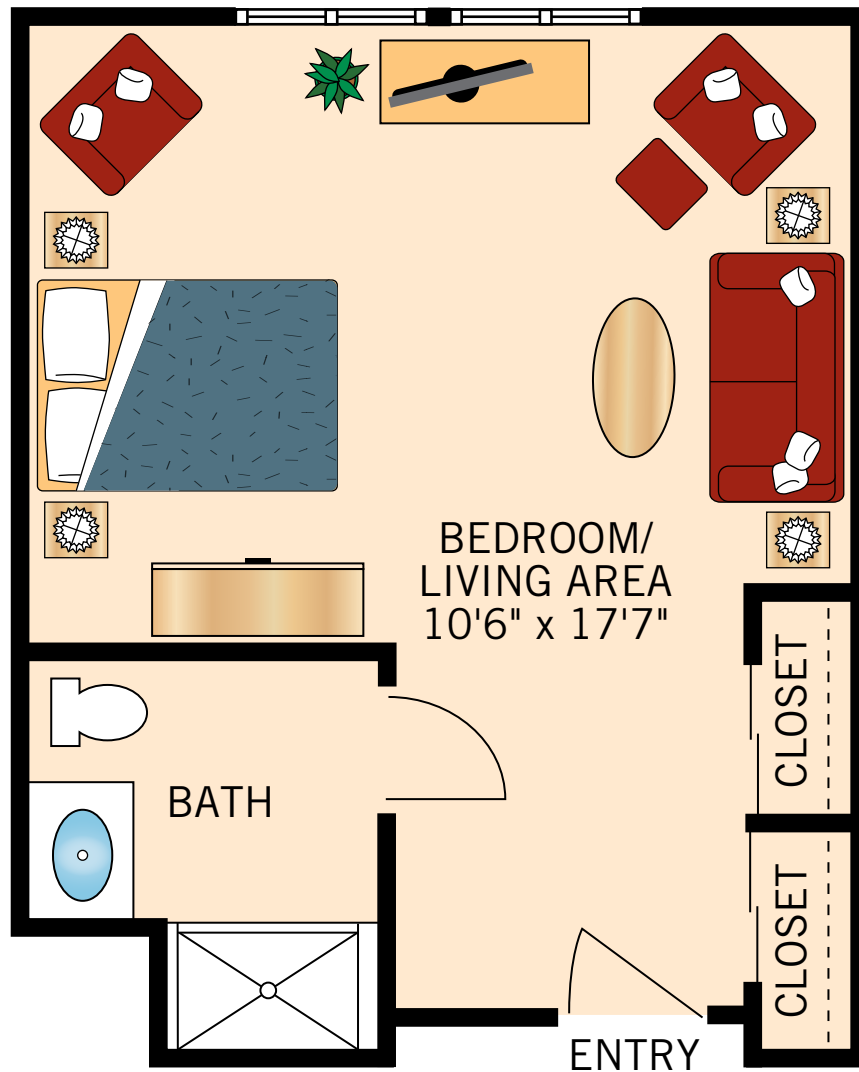

MEMORY CARE

**ASPEN
STUDIO**
305 Square Feet

Floor plans are not to scale and are shown for comparative purposes only.
Actual apartment floor plans may have minor variations.

MEMORY CARE

ELM
STUDIO
388 Square Feet

Floor plans are not to scale and are shown for comparative purposes only.
Actual apartment floor plans may have minor variations.

MEMORY CARE

PINE

STUDIO

414 Square Feet

Floor plans are not to scale and are shown for comparative purposes only.
Actual apartment floor plans may have minor variations.

MEMORY CARE

HICKORY

ONE BEDROOM ONE BATH

589 Square Feet

Floor plans are not to scale and are shown for comparative purposes only.
Actual apartment floor plans may have minor variations.

604 E Hillcrest Drive | Indianola, IA 50125 | P: 1-515-961-1924 | VintageHillsSenior.com

MEMORY CARE

ASH

ONE BEDROOM ONE BATH

620 Square Feet

Floor plans are not to scale and are shown for comparative purposes only.
Actual apartment floor plans may have minor variations.

MEMORY CARE

SPRUCE

ONE BEDROOM ONE BATH