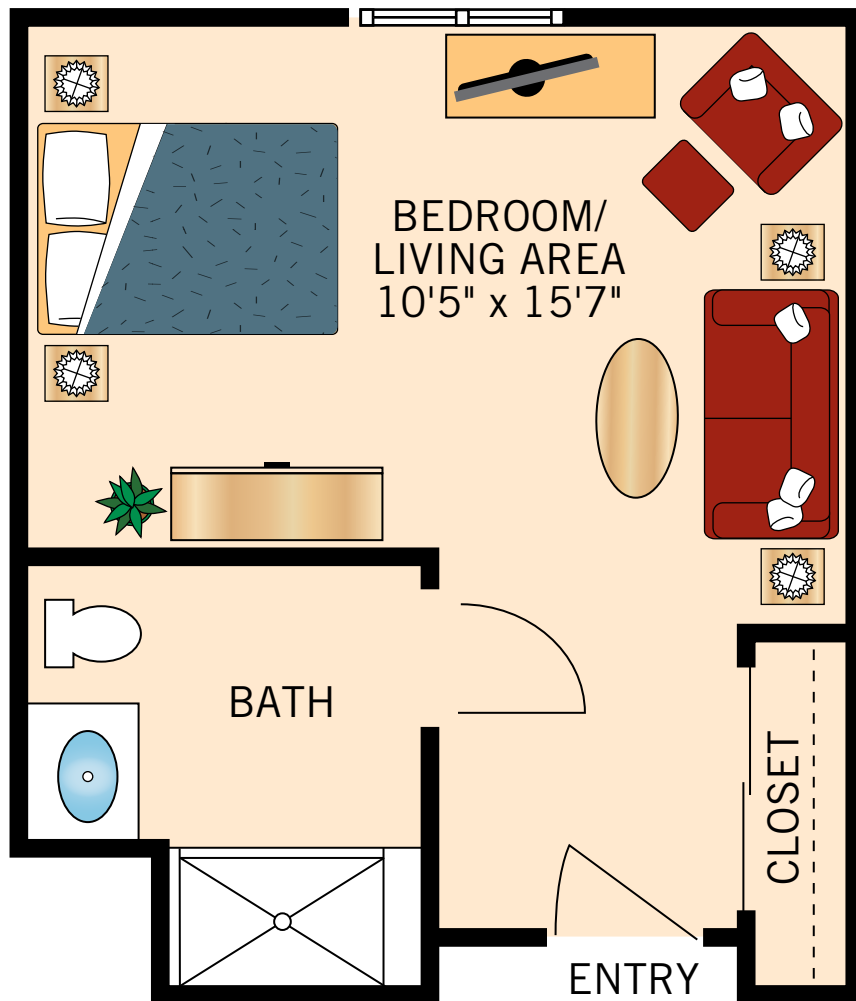

MEMORY CARE

**ASPEN
STUDIO**
305 Square Feet

Floor plans are not to scale and are shown for comparative purposes only.
Actual apartment floor plans may have minor variations.

MEMORY CARE

ELM
STUDIO
388 Square Feet

Floor plans are not to scale and are shown for comparative purposes only.
Actual apartment floor plans may have minor variations.

MEMORY CARE

PINE

STUDIO

414 Square Feet

Floor plans are not to scale and are shown for comparative purposes only.
Actual apartment floor plans may have minor variations.

MEMORY CARE

HICKORY

ONE BEDROOM ONE BATH

589 Square Feet

Floor plans are not to scale and are shown for comparative purposes only.
Actual apartment floor plans may have minor variations.

604 E Hillcrest Drive | Indianola, IA 50125 | P: 1-515-961-1924 | VintageHillsSenior.com

MEMORY CARE

ASH

ONE BEDROOM ONE BATH

620 Square Feet

Floor plans are not to scale and are shown for comparative purposes only.
Actual apartment floor plans may have minor variations.

MEMORY CARE

SPRUCE

ONE BEDROOM ONE BATH