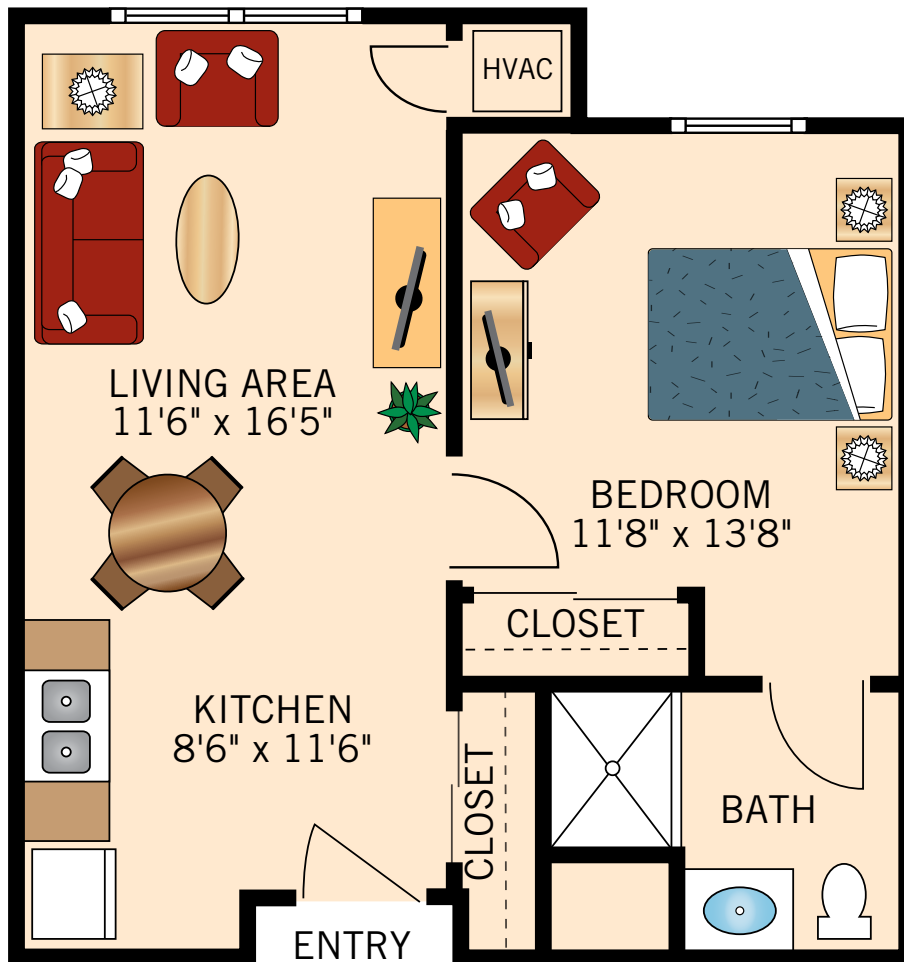

ASSISTED LIVING

PINE

STUDIO

414 Square Feet

Floor plans are not to scale and are shown for comparative purposes only.
Actual apartment floor plans may have minor variations.

ASSISTED LIVING

HICKORY

ONE BEDROOM ONE BATH

589 Square Feet

Floor plans are not to scale and are shown for comparative purposes only.
Actual apartment floor plans may have minor variations.

604 E Hillcrest Drive | Indianola, IA 50125 | P: 1-515-961-1924 | VintageHillsSenior.com

ASSISTED LIVING

ASH

ONE BEDROOM ONE BATH

620 Square Feet

Floor plans are not to scale and are shown for comparative purposes only.
Actual apartment floor plans may have minor variations.

ASSISTED LIVING

BIRCH

ONE BEDROOM ONE BATH

695 Square Feet

Floor plans are not to scale and are shown for comparative purposes only.
Actual apartment floor plans may have minor variations.

604 E Hillcrest Drive | Indianola, IA 50125 | P: 1-515-961-1924 | VintageHillsSenior.com