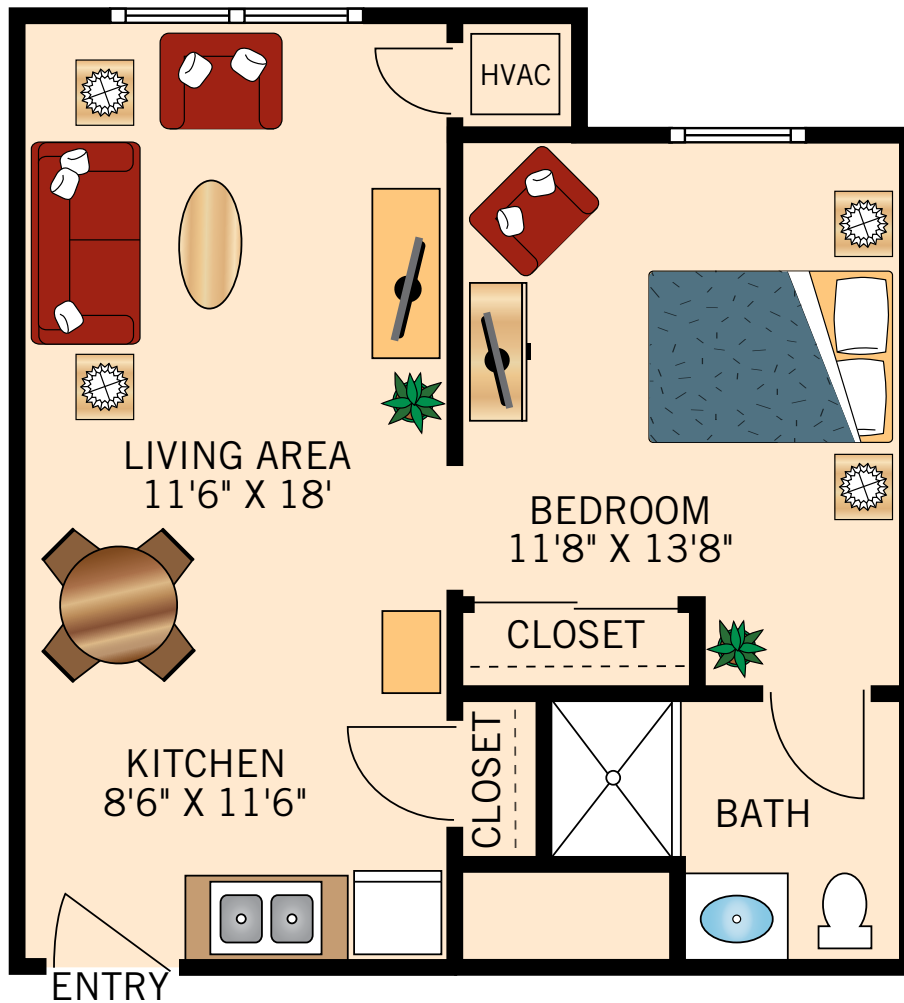

ASSISTED LIVING

PINE

STUDIO

414 Square Feet

Floor plans are not to scale and are shown for comparative purposes only.
Actual apartment floor plans may have minor variations.

ASSISTED LIVING

HICKORY

ONE BEDROOM ONE BATH

589 Square Feet

Floor plans are not to scale and are shown for comparative purposes only.
Actual apartment floor plans may have minor variations.

604 E Hillcrest Drive | Indianola, IA 50125 | P: 1-515-961-1924 | VintageHillsSenior.com

ASSISTED LIVING

ASH

ONE BEDROOM ONE BATH

620 Square Feet

Floor plans are not to scale and are shown for comparative purposes only.
Actual apartment floor plans may have minor variations.

ASSISTED LIVING

BIRCH

ONE BEDROOM ONE BATH

695 Square Feet

Floor plans are not to scale and are shown for comparative purposes only.
Actual apartment floor plans may have minor variations.

604 E Hillcrest Drive | Indianola, IA 50125 | P: 1-515-961-1924 | VintageHillsSenior.com