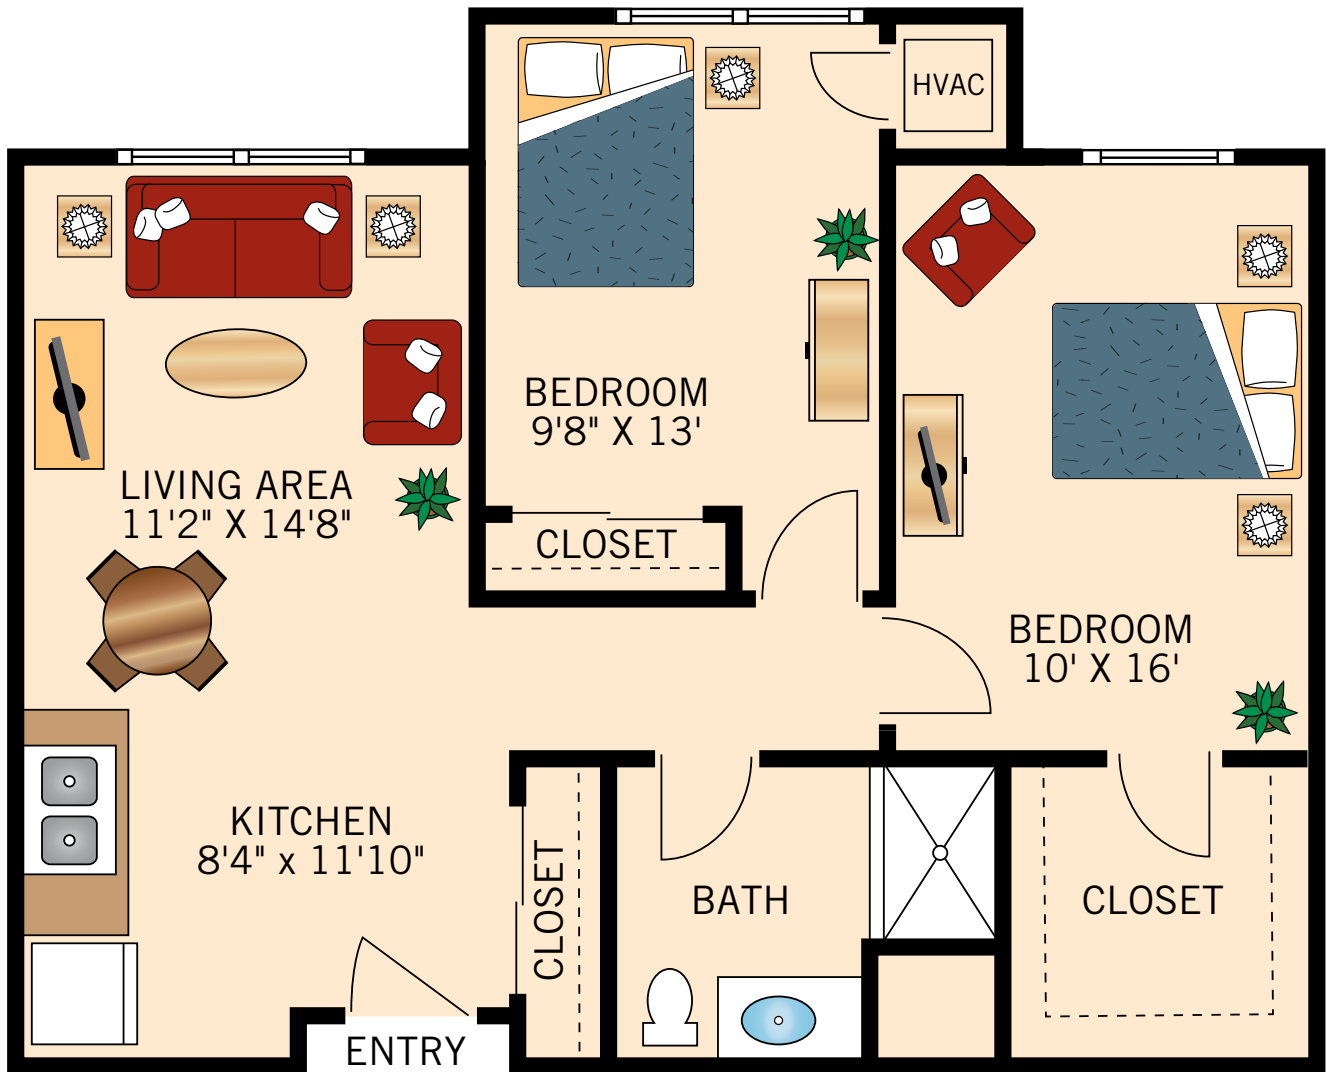

ASSISTED LIVING

ASH

ONE BEDROOM ONE BATH

620 Square Feet

Floor plans are not to scale and are shown for comparative purposes only.
Actual apartment floor plans may have minor variations.

ASSISTED LIVING

BIRCH

ONE BEDROOM ONE BATH

695 Square Feet

Floor plans are not to scale and are shown for comparative purposes only.
Actual apartment floor plans may have minor variations.

604 E Hillcrest Drive | Indianola, IA 50125 | P: 1-515-961-1924 | VintageHillsSenior.com

ASSISTED LIVING

WALNUT

ONE BEDROOM ONE BATH

718 Square Feet

Floor plans are not to scale and are shown for comparative purposes only.
Actual apartment floor plans may have minor variations.

604 E Hillcrest Drive | Indianola, IA 50125 | P: 1-515-961-1924 | VintageHillsSenior.com

ASSISTED LIVING

MAPLE

TWO BEDROOM ONE BATH

766 Square Feet

Floor plans are not to scale and are shown for comparative purposes only.
Actual apartment floor plans may have minor variations.

604 E Hillcrest Drive | Indianola, IA 50125 | P: 1-515-961-1924 | VintageHillsSenior.com