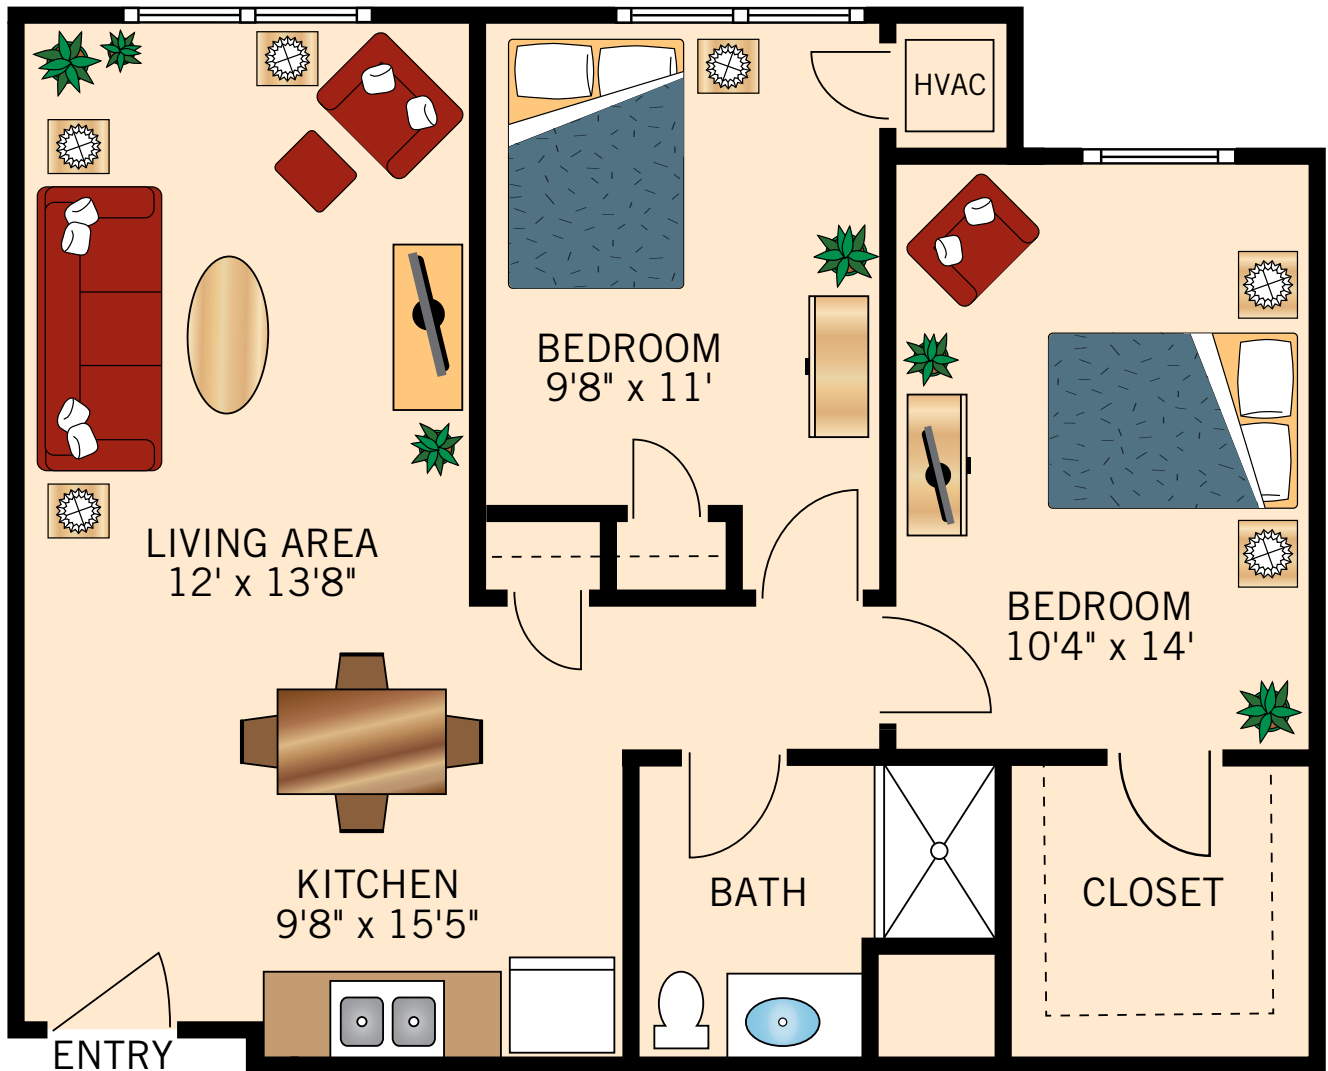

ASSISTED LIVING

ASH

ONE BEDROOM ONE BATH

620 Square Feet

Floor plans are not to scale and are shown for comparative purposes only.
Actual apartment floor plans may have minor variations.

ASSISTED LIVING

BIRCH

ASSISTED LIVING

WALNUT

ONE BEDROOM ONE BATH

718 Square Feet

Floor plans are not to scale and are shown for comparative purposes only.
Actual apartment floor plans may have minor variations.

604 E Hillcrest Drive | Indianola, IA 50125 | P: 1-515-961-1924 | VintageHillsSenior.com

ASSISTED LIVING

MAPLE

TWO BEDROOM ONE BATH

766 Square Feet

Floor plans are not to scale and are shown for comparative purposes only.
Actual apartment floor plans may have minor variations.

604 E Hillcrest Drive | Indianola, IA 50125 | P: 1-515-961-1924 | VintageHillsSenior.com

ASSISTED LIVING

CEDAR

TWO BEDROOM ONE BATH

813 Square Feet

Floor plans are not to scale and are shown for comparative purposes only.
Actual apartment floor plans may have minor variations.

604 E Hillcrest Drive | Indianola, IA 50125 | P: 1-515-961-1924 | VintageHillsSenior.com