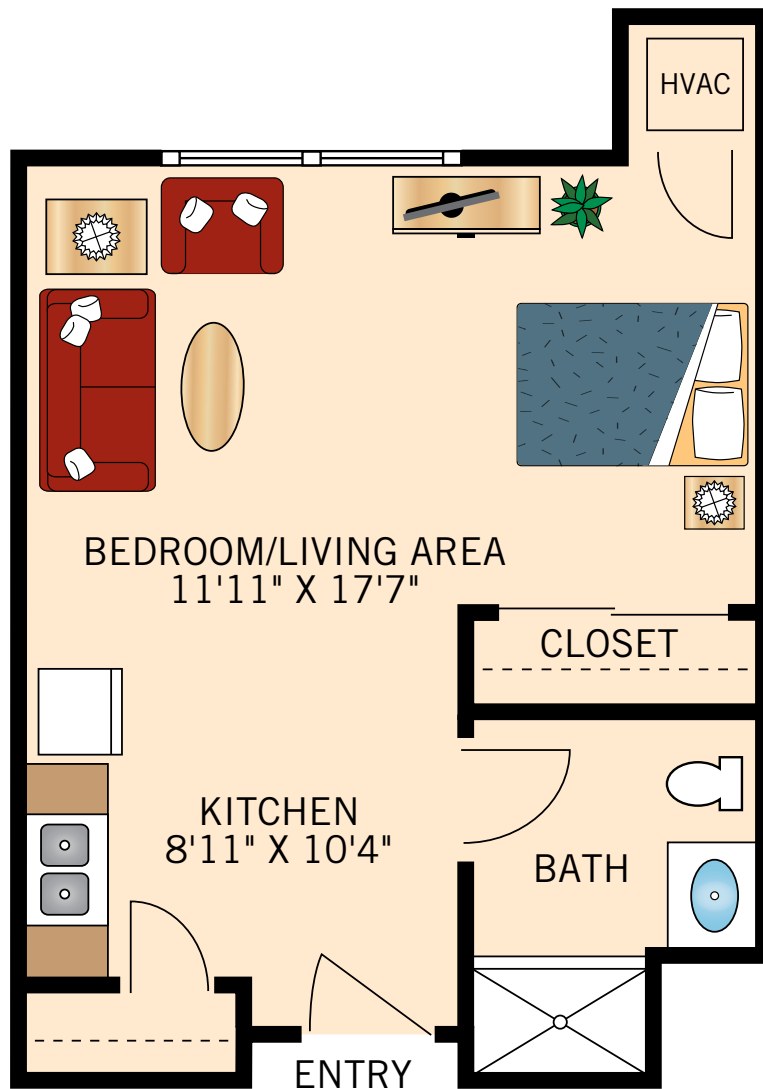

ASSISTED LIVING

PINE

STUDIO

414 Square Feet

Floor plans are not to scale and are shown for comparative purposes only.
Actual apartment floor plans may have minor variations.

ASSISTED LIVING

HICKORY

ONE BEDROOM ONE BATH

589 Square Feet

Floor plans are not to scale and are shown for comparative purposes only.
Actual apartment floor plans may have minor variations.

604 E Hillcrest Drive | Indianola, IA 50125 | P: 1-515-961-1924 | VintageHillsSenior.com

ASSISTED LIVING

ASH

ONE BEDROOM ONE BATH

620 Square Feet

Floor plans are not to scale and are shown for comparative purposes only.
Actual apartment floor plans may have minor variations.

ASSISTED LIVING

BIRCH

ONE BEDROOM ONE BATH

695 Square Feet

Floor plans are not to scale and are shown for comparative purposes only.
Actual apartment floor plans may have minor variations.

604 E Hillcrest Drive | Indianola, IA 50125 | P: 1-515-961-1924 | VintageHillsSenior.com