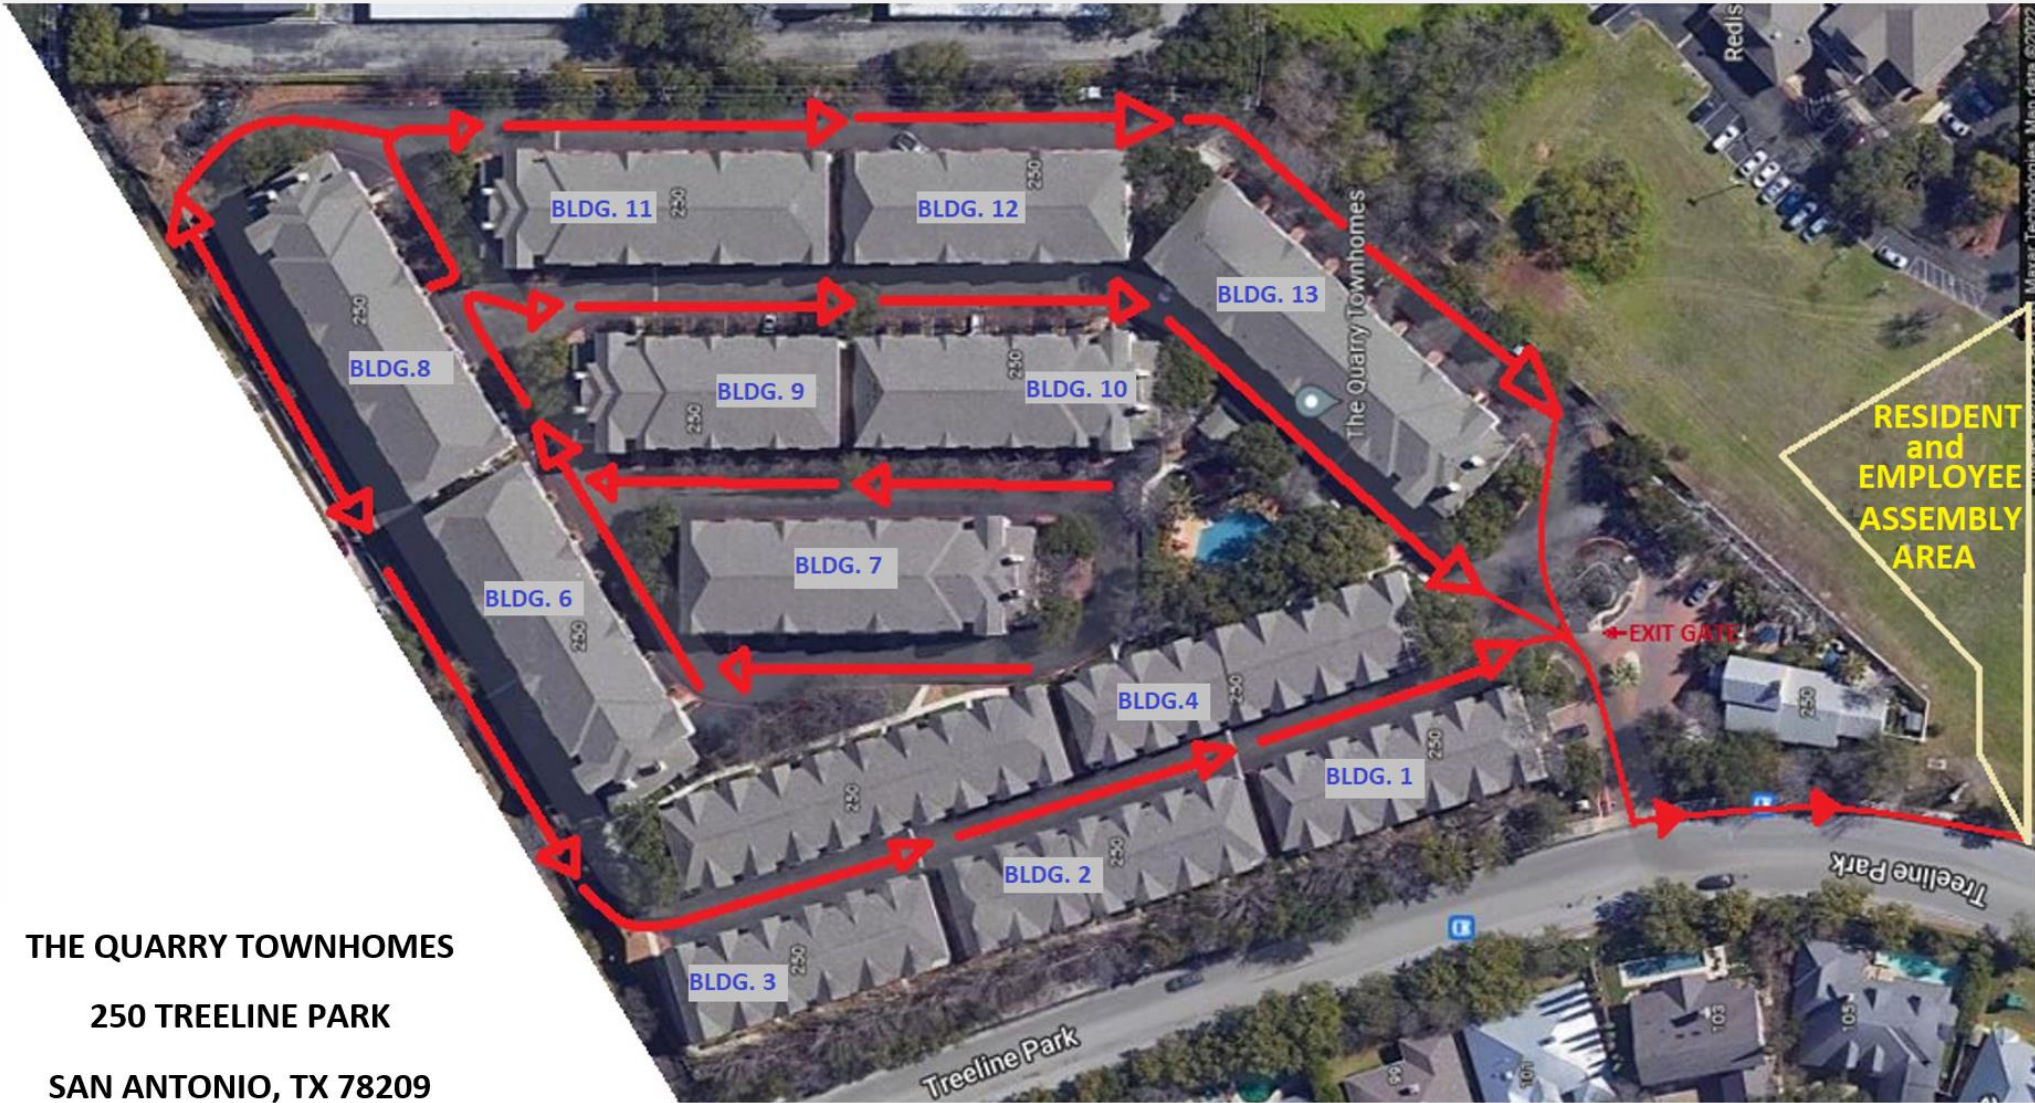

The Quarry Townhomes

Assembly Area

THE QUARRY TOWNHOMES
250 TREELINE PARK
SAN ANTONIO, TX 78209