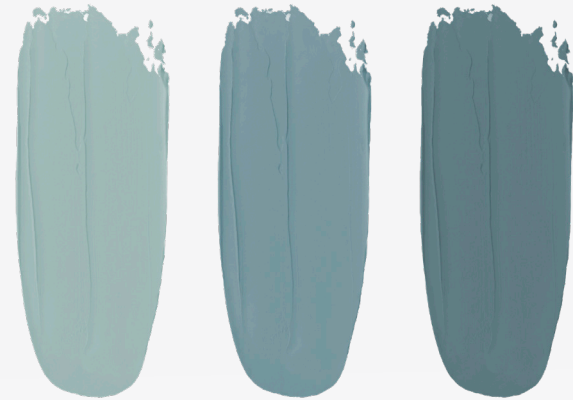

accent wall colors

Bring your home to life with color. If you're looking for inspiration, consider one of our 12 accents to inspire your room's mood. From calm greens to soft pinks to luxurious blue hues there's a little something for every taste.

Blues

WHIRLPOOL WATERLOO

Aquas

FESTOON AQUA TRANQUIL AQUA REFUGE

Greys

GRAY MATTERS CITYSCAPE

Greens

ESCAPE GRAY EVERGREEN FOG ROCKY RIVER

Pinks/Mauves

ROSE COLORED AUGER SHELL