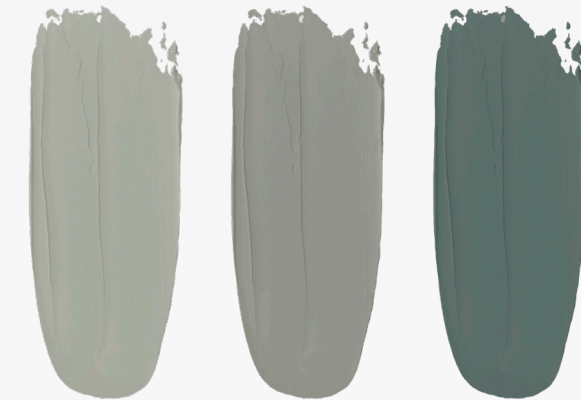

accent wall colors

Bring your home to life with color. If you're looking for inspiration, consider one of our 12 accents to inspire your room's mood. From calm greens to soft pinks to luxurious blue hues there's a little something for every taste.

Blues

WHIRLPOOL WATERLOO

Aquas

FESTOON AQUA TRANQUIL AQUA REFUGE

Greys

GRAY MATTERS CITYSCAPE

Greens

ESCAPE GRAY EVERGREEN FOG ROCKY RIVER

Pinks/Mauves

ROSE COLORED AUGER SHELL