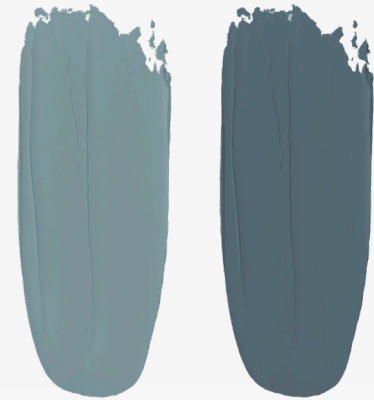

accent wall colors

Bring your home to life with color. If you're looking for inspiration, consider one of our 12 accents to inspire your room's mood. From calm greens to soft pinks to luxurious blue hues there's a little something for every taste.

Blues

WHIRLPOOL WATERLOO

Aquas

FESTOON AQUA TRANQUIL AQUA REFUGE

Greys

GRAY MATTERS CITYSCAPE

Greens

ESCAPE GRAY EVERGREEN FOG ROCKY RIVER

Pinks/Mauves

ROSE COLORED AUGER SHELL