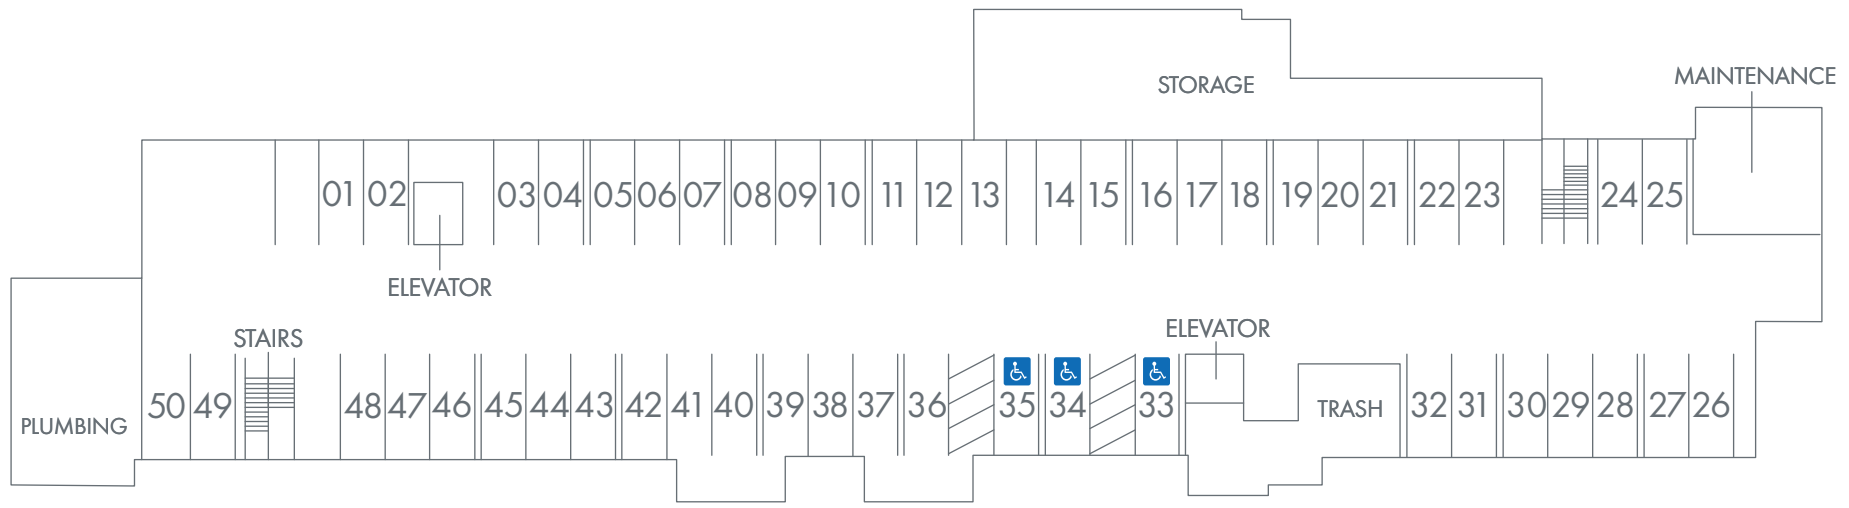

# SECOND FLOOR

**THE SYCAMORE**  
OF RIVER FALLS  
SENIOR LIVING

- 2 Bedroom, 2 Bathroom
- 2 Bedroom
- 1 Bedroom, Den
- 1 Bedroom
- Studio

# THIRD FLOOR

**THE SYCAMORE**  
OF RIVER FALLS  
SENIOR LIVING

- 2 Bedroom, 2 Bathroom
- 2 Bedroom
- 1 Bedroom, Den
- 1 Bedroom
- Studio