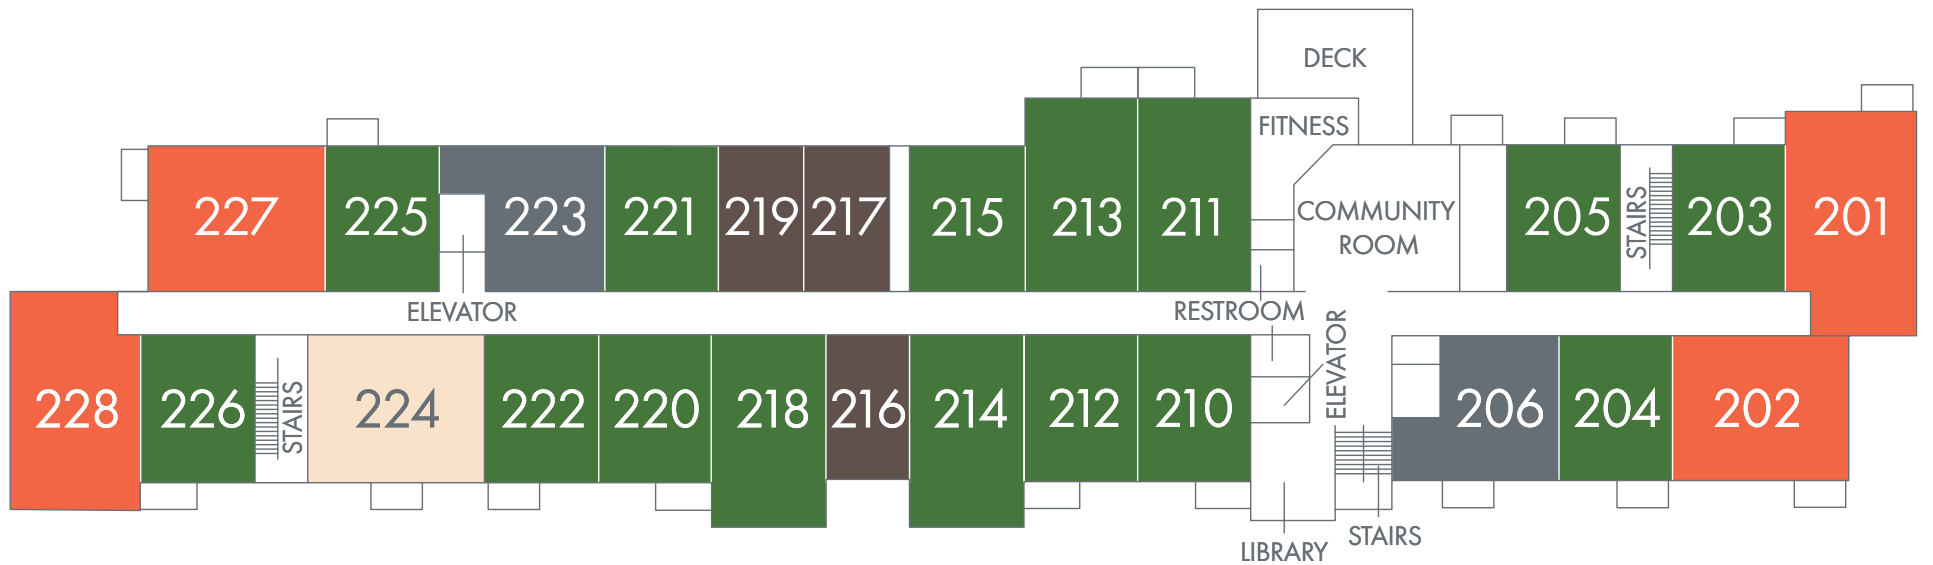

**GARAGE**

# SECOND FLOOR

**THE SYCAMORE**  
OF RIVER FALLS  
SENIOR LIVING

- 2 Bedroom, 2 Bathroom
- 2 Bedroom
- 1 Bedroom, Den
- 1 Bedroom
- Studio

# THIRD FLOOR

**THE SYCAMORE**  
OF RIVER FALLS  
SENIOR LIVING

- 2 Bedroom, 2 Bathroom
- 2 Bedroom
- 1 Bedroom, Den
- 1 Bedroom
- Studio