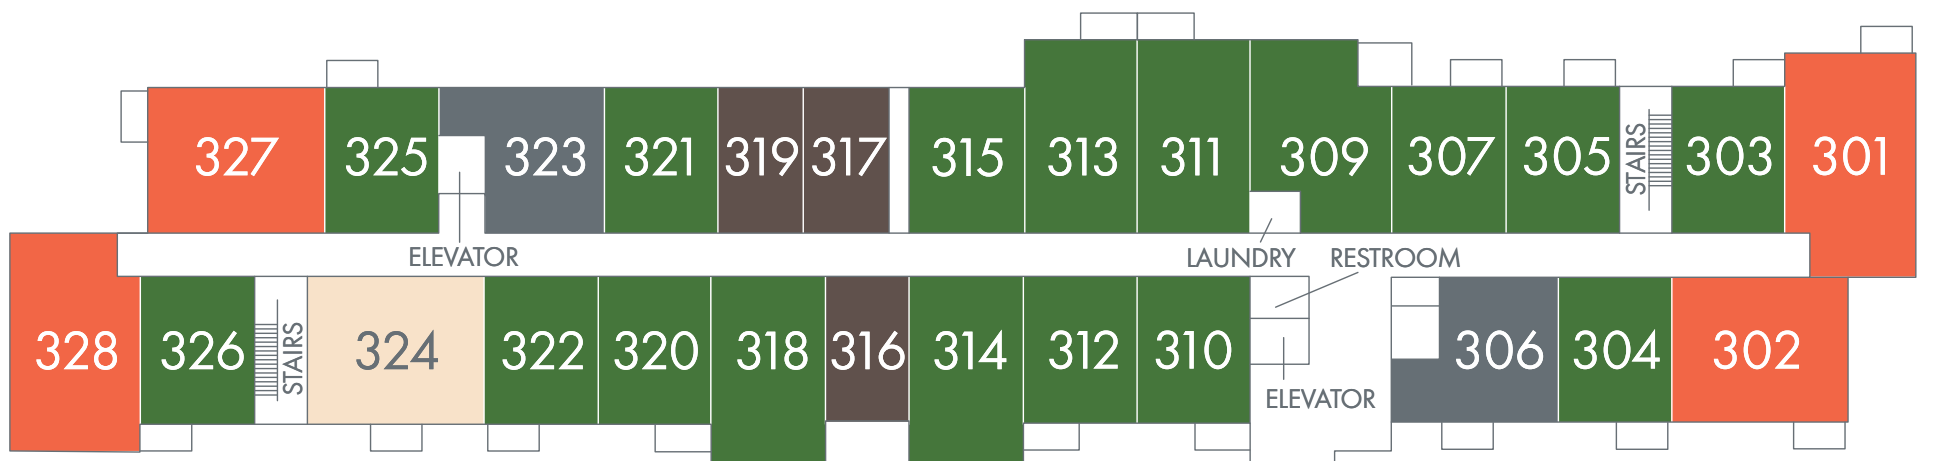

# SECOND FLOOR

**THE SYCAMORE**  
OF RIVER FALLS  
SENIOR LIVING

- 2 Bedroom, 2 Bathroom
- 2 Bedroom
- 1 Bedroom, Den
- 1 Bedroom
- Studio

# THIRD FLOOR

**THE SYCAMORE**  
OF RIVER FALLS  
SENIOR LIVING

- 2 Bedroom, 2 Bathroom
- 2 Bedroom
- 1 Bedroom, Den
- 1 Bedroom
- Studio