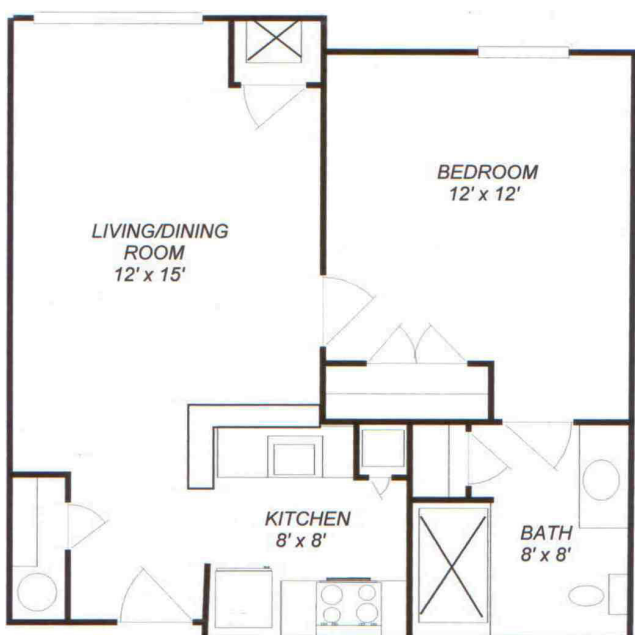

CONTROLLED ENTRY
ACCESS

COMMUNITY AMENITIES

APARTMENT FEATURES

A photograph of a kitchen with wooden cabinets and a sign that says "welcome HOME". The image is partially obscured by a large teal overlay.

ADDITIONAL ONSITE
STORAGE AVAILABLE

1-BEDROOM FLOOR PLANS

1 BEDROOM
1 BD / 1 BA
595 SQFT

2-BEDROOM FLOOR PLANS

2 BEDROOM

2 BD / 2 BA

865 SQFT

ATLANTIC AT CHARTER COLONY