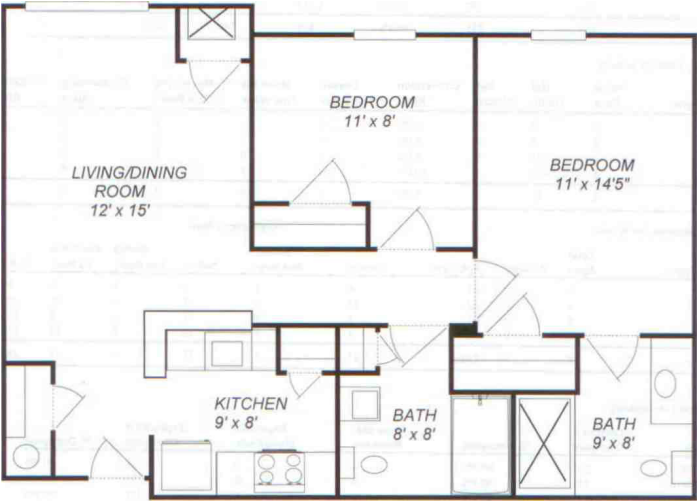

CONTROLLED ENTRY
ACCESS

COMMUNITY AMENITIES

APARTMENT FEATURES

A photograph of a kitchen with wooden cabinets and a sign that says "welcome HOME". The image is partially obscured by a large teal overlay.

ADDITIONAL ONSITE
STORAGE AVAILABLE

1-BEDROOM FLOOR PLANS

1 BEDROOM
1 BD / 1 BA
595 SQFT

2-BEDROOM FLOOR PLANS

2 BEDROOM

2 BD / 2 BA

865 SQFT

ATLANTIC AT CHARTER COLONY