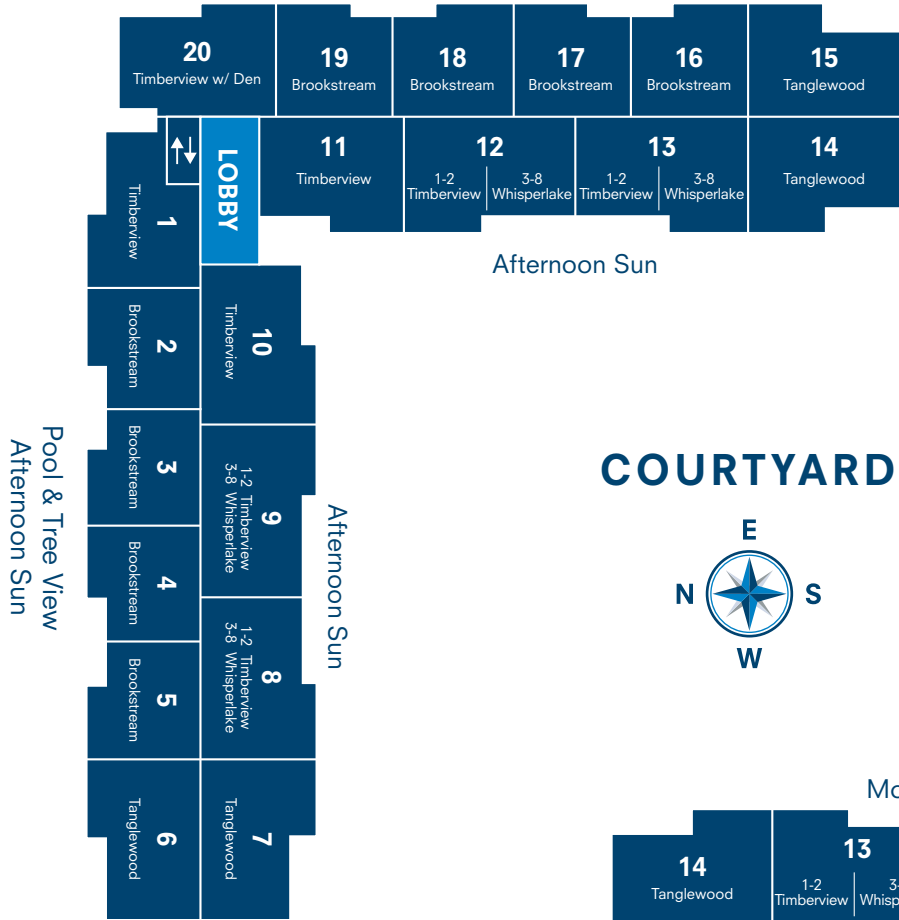

TIMBERLAKE APARTMENT HOMES

2803 Stanbridge St, East Norriton, PA 19401

Morning Sun
Stanbridge Street & Tree View

Birch Building

COURTYARD

Morning Sun

Wood and Field View
Afternoon Sun

Aspen Building

Municipal Building & Farm Park View
Sun Most of the Day