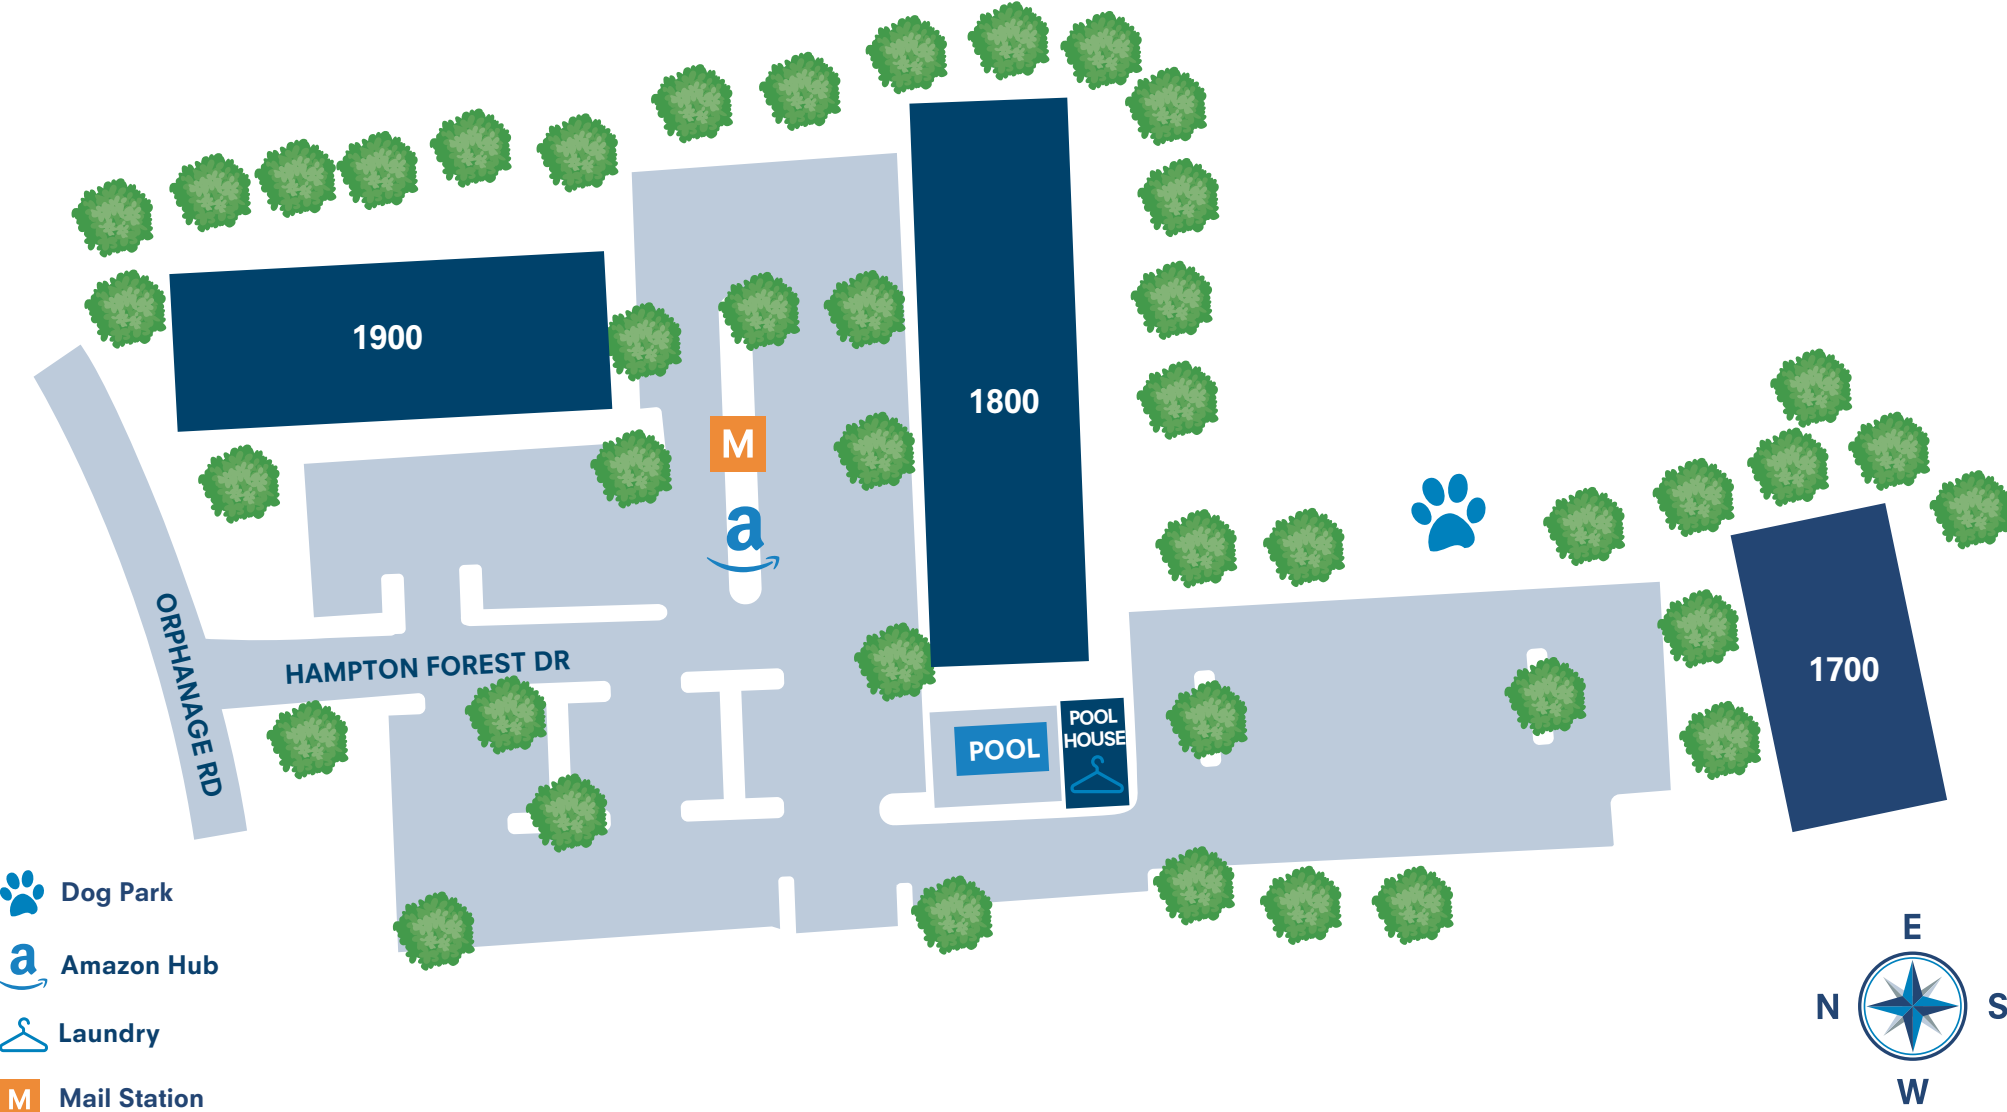

Waters Edge at Trinity Station

APARTMENT HOMES

1911 Hampton Forest Dr | Leasing Office: 100 Waterview Dr | Concord, NC 28027

- Dog Park
- Amazon Hub
- Laundry
- Mail Station