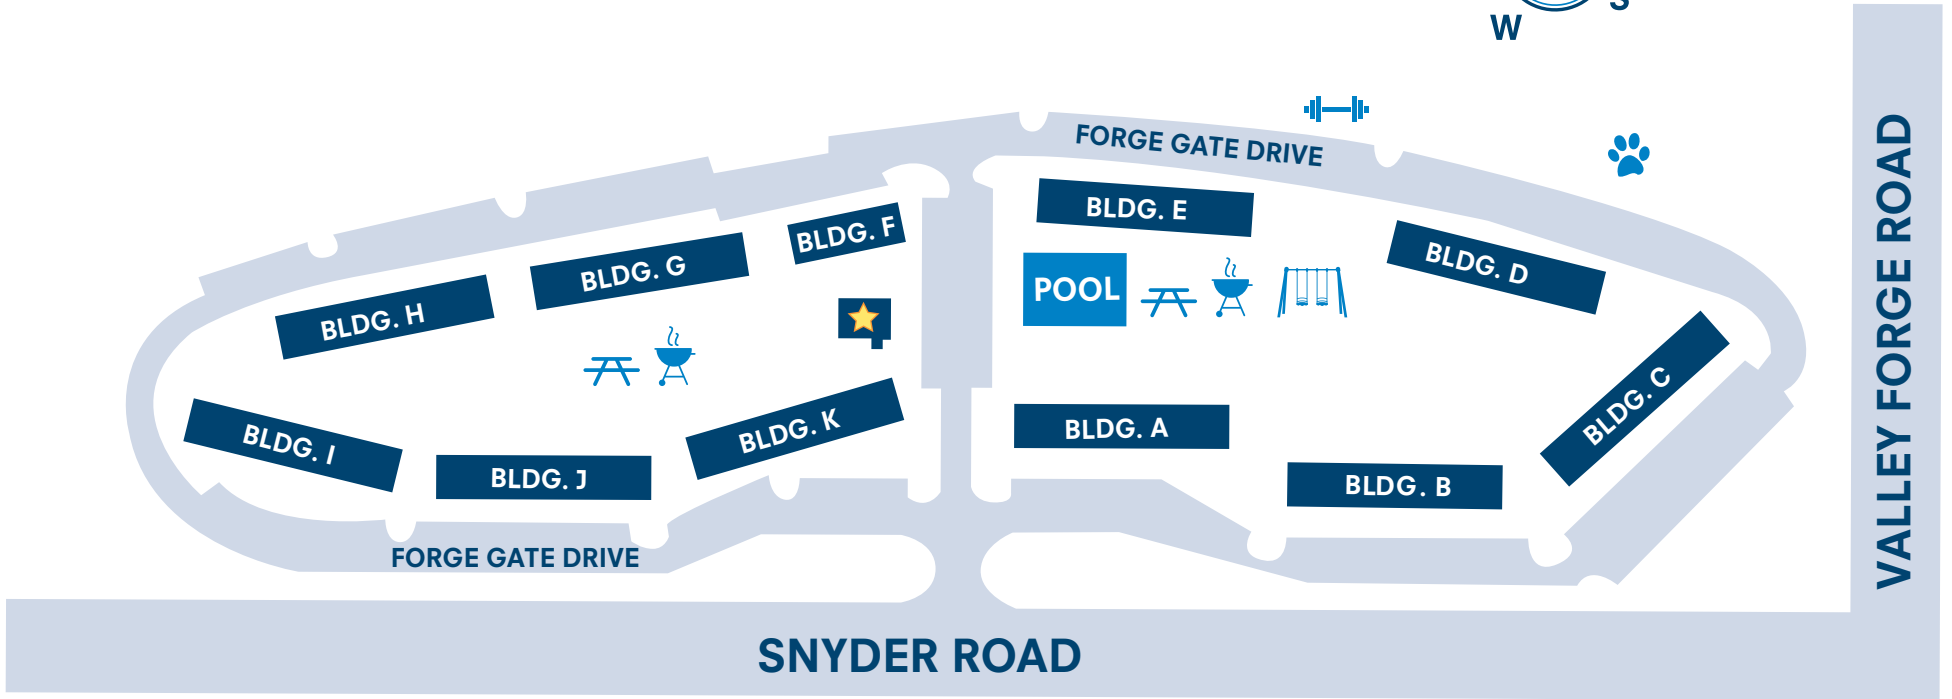

FORGE GATE APARTMENT HOMES

1141 Snyder Rd., Lansdale, PA 19446

Leasing Office

Playground

Dog Park

Outdoor Fitness Stations

Picnic & Grilling Areas