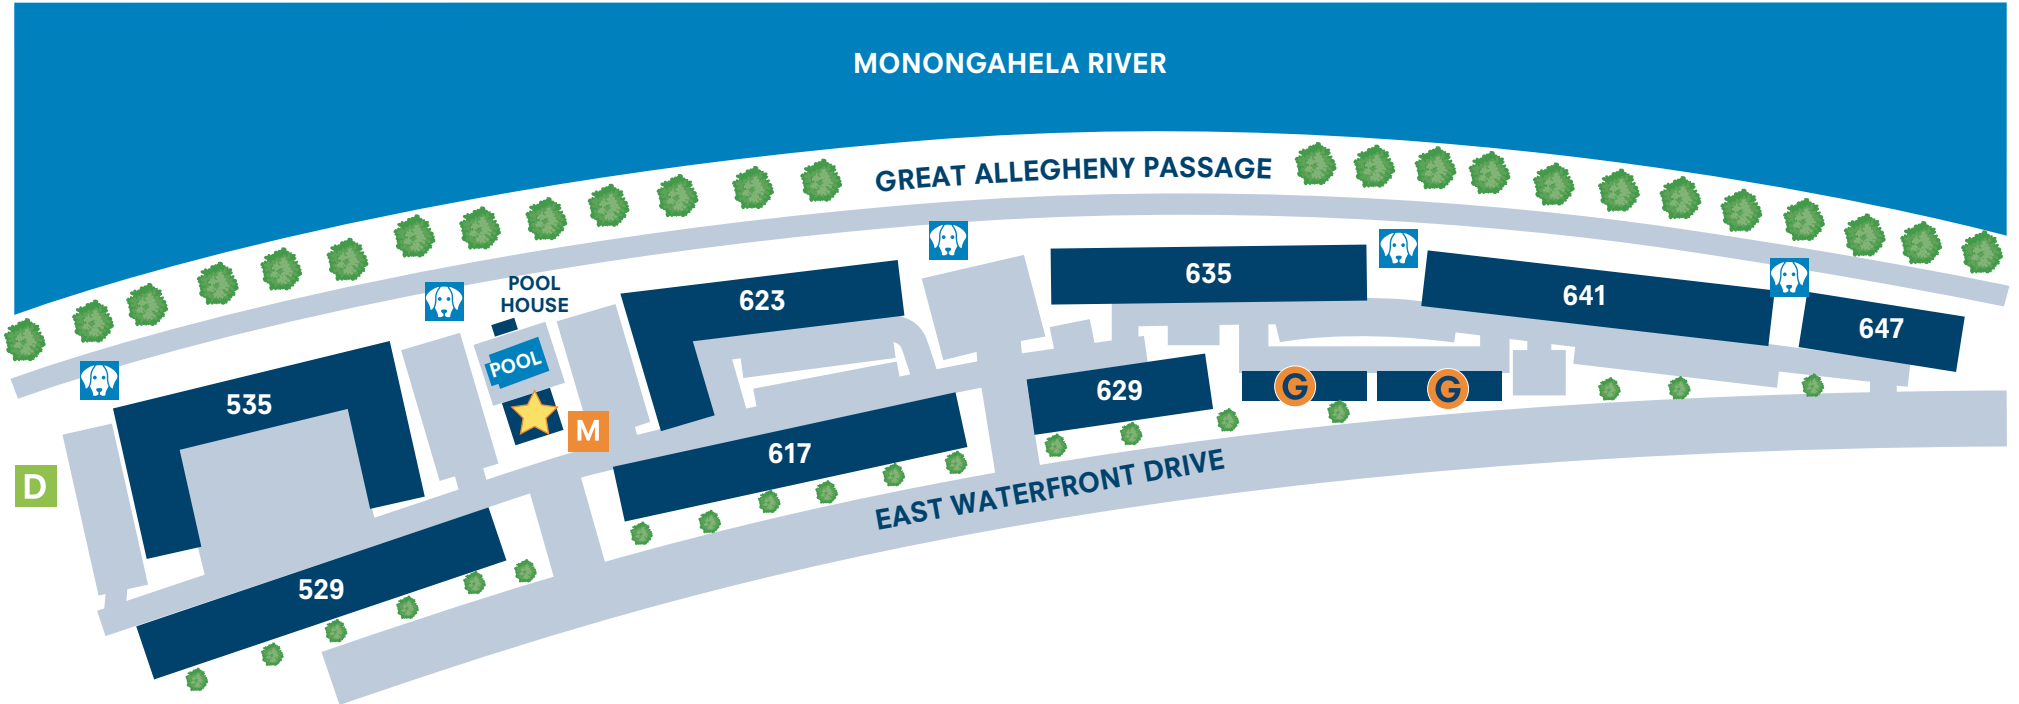

The Waterfront

APARTMENTS & TOWNHOMES

611 East Waterfront Drive | Munhall, PA 15120

Leasing Office & Community Center

Pet Waste Station

Mailbox Station

Dumpster

Garage

BUILDING ADDRESS KEY

529: 3101-3215	535: 7101-7319	617: 2101-2214	623: 6101-6314
629: 1101-1207	635: 5101-5313	641: 4101-4314	647: 8101-8306

morganproperties.com

MORGAN
PROPERTIES