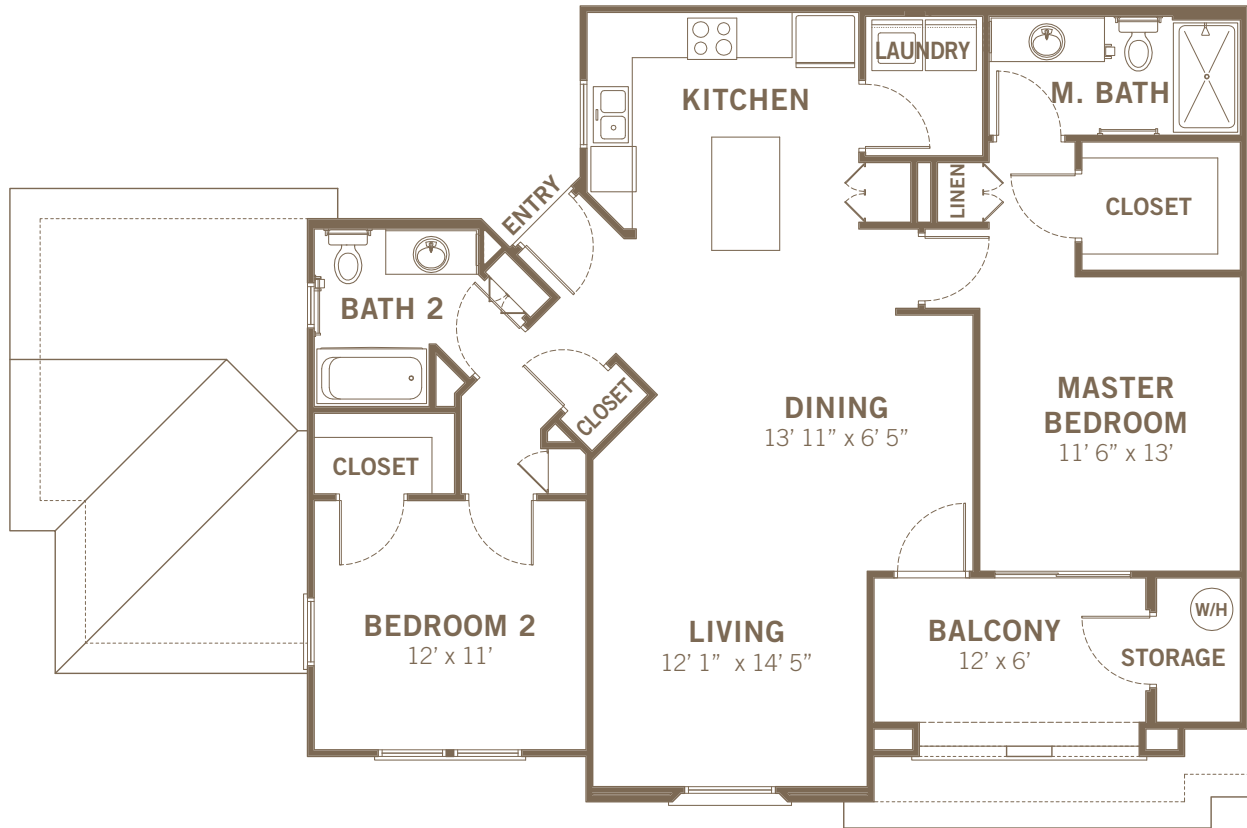

San Capella

Plan 2D

2 Bed | 2 Bath

Liveable Square Feet 1,157