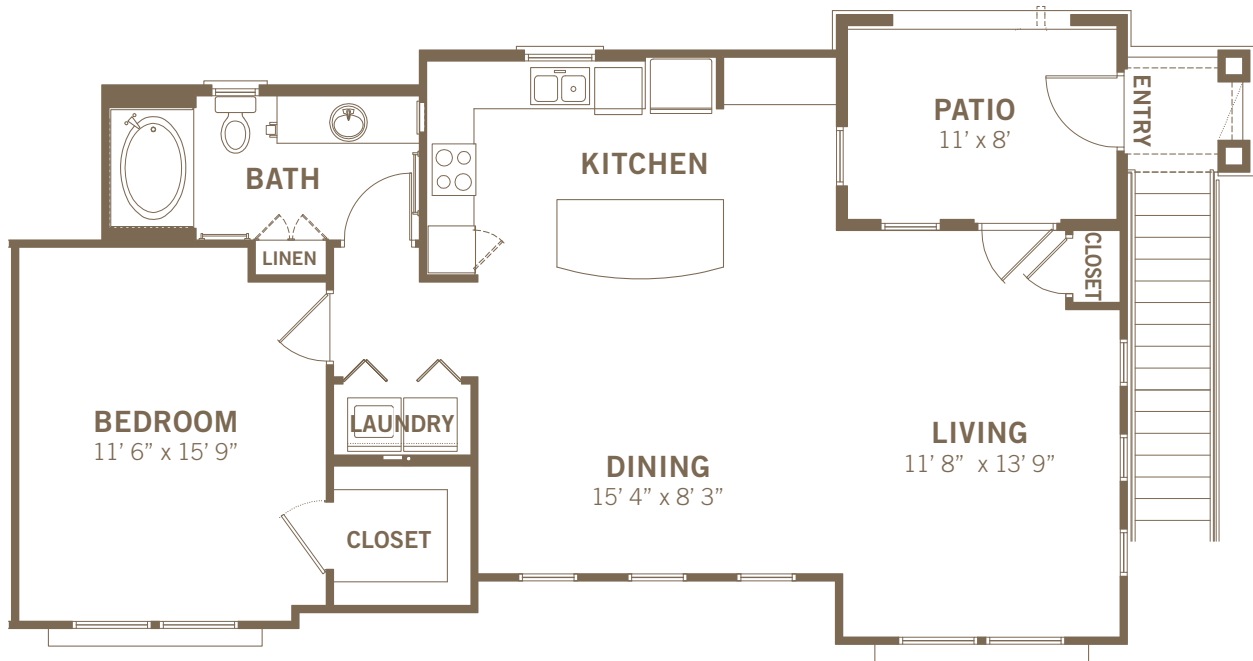

# San Capella

## Plan G1

1 Bed 1 Bath

Liveable Square Feet ..... 980