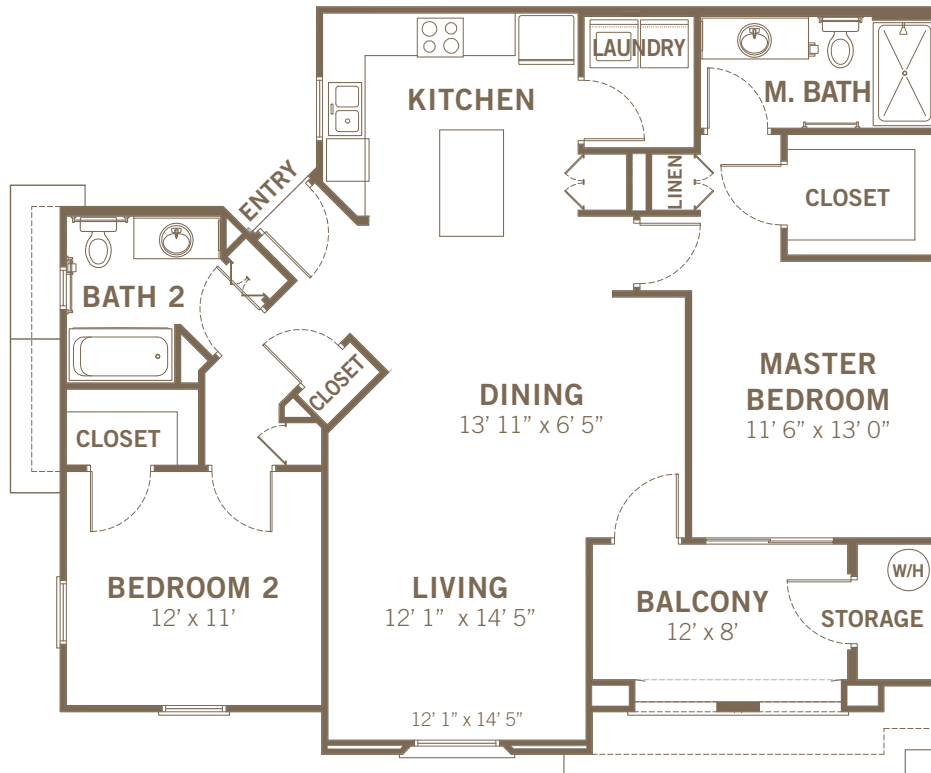

San Capella

Plan 2C

2 Bed | 2 Bath

Liveable Square Feet 1,147