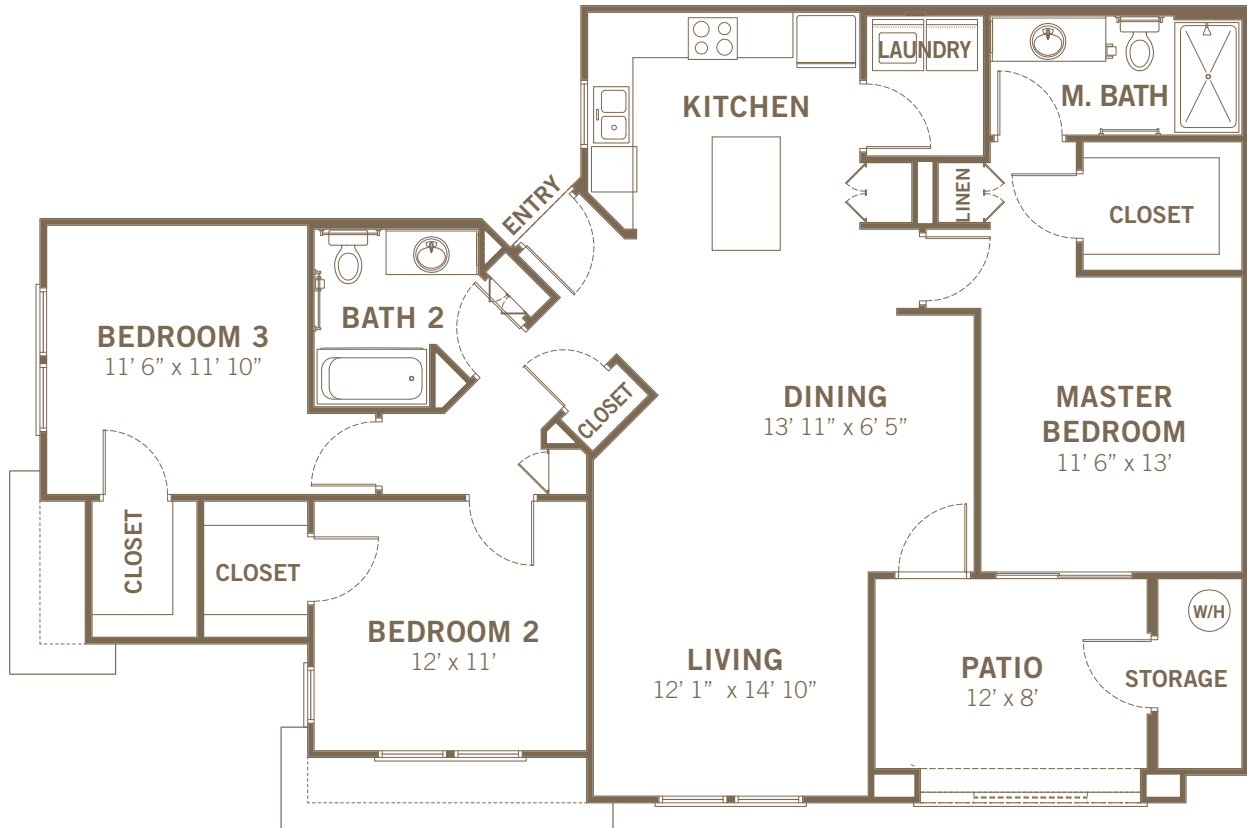

# San Capella

## Plan 3B

3 Bed | 2 Bath

Liveable Square Feet ....1,365