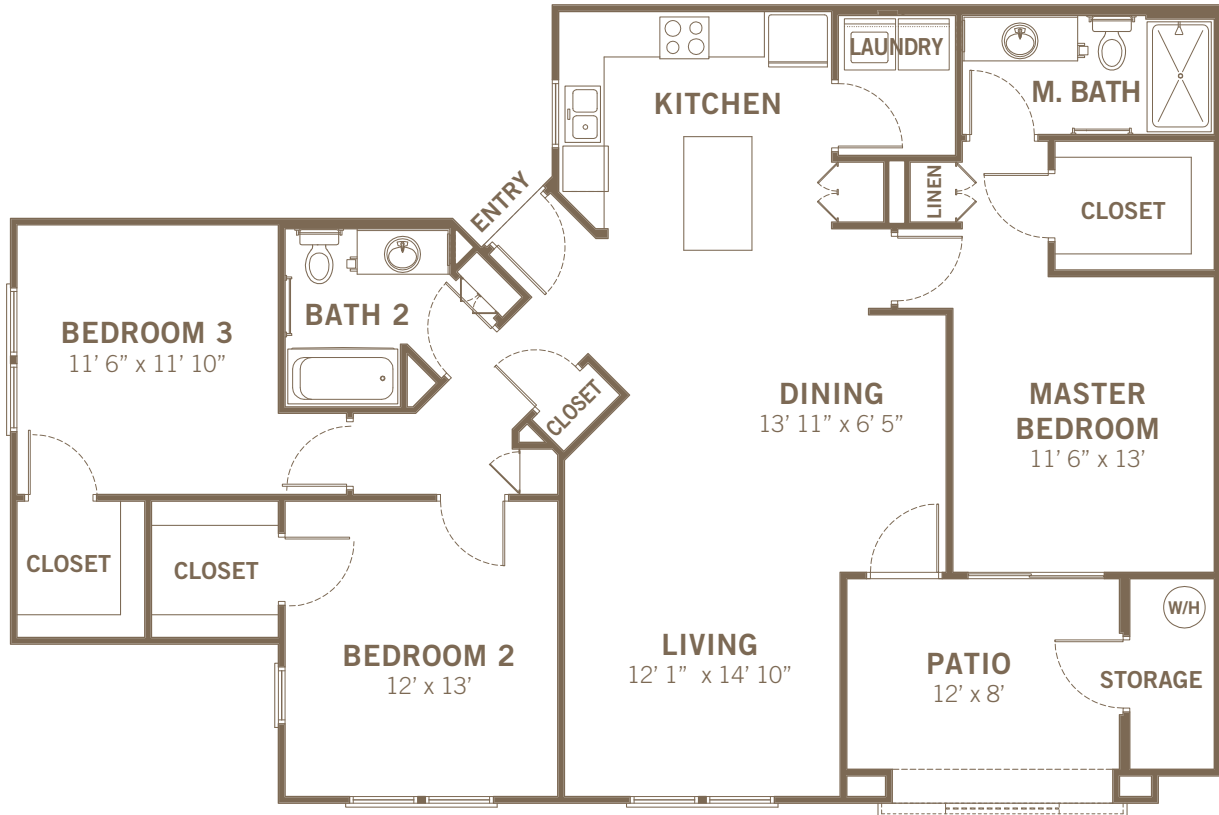

San Capella

Plan 3A

3 Bed | 2 Bath

Liveable Square Feet1,402