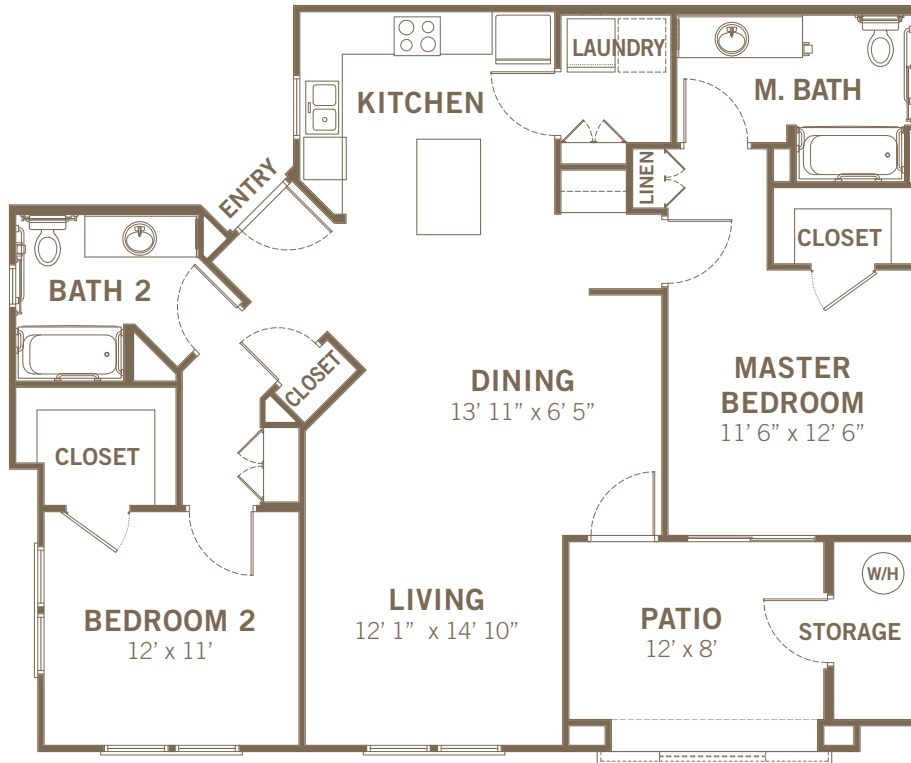

# San Capella

## Plan 2A-Type A

2 Bed | 2 Bath

Liveable Square Feet .... 1,198