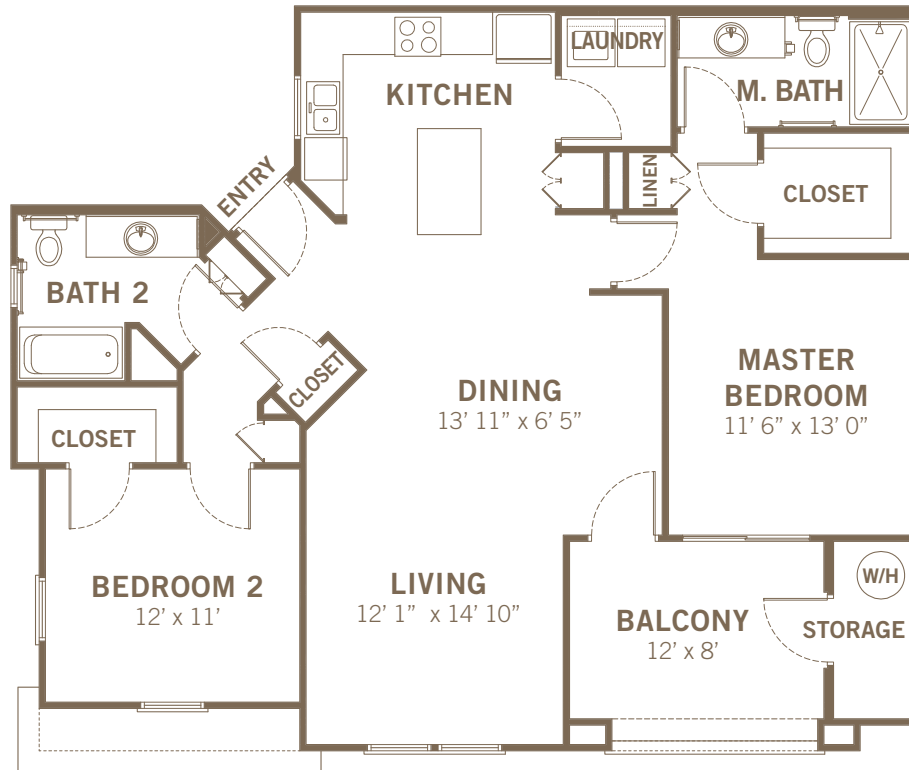

# San Capella

## Plan 2B

2 Bed | 2 Bath

Liveable Square Feet .... 1,174