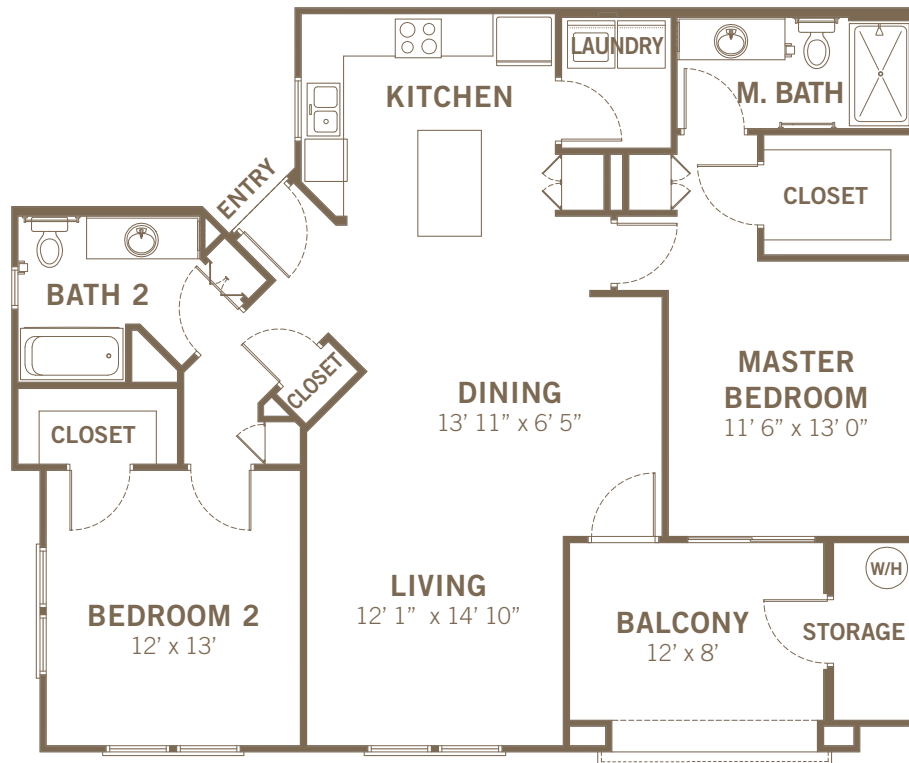

San Capella

Plan 2A

2 Bed | 2 Bath

Liveable Square Feet 1,198