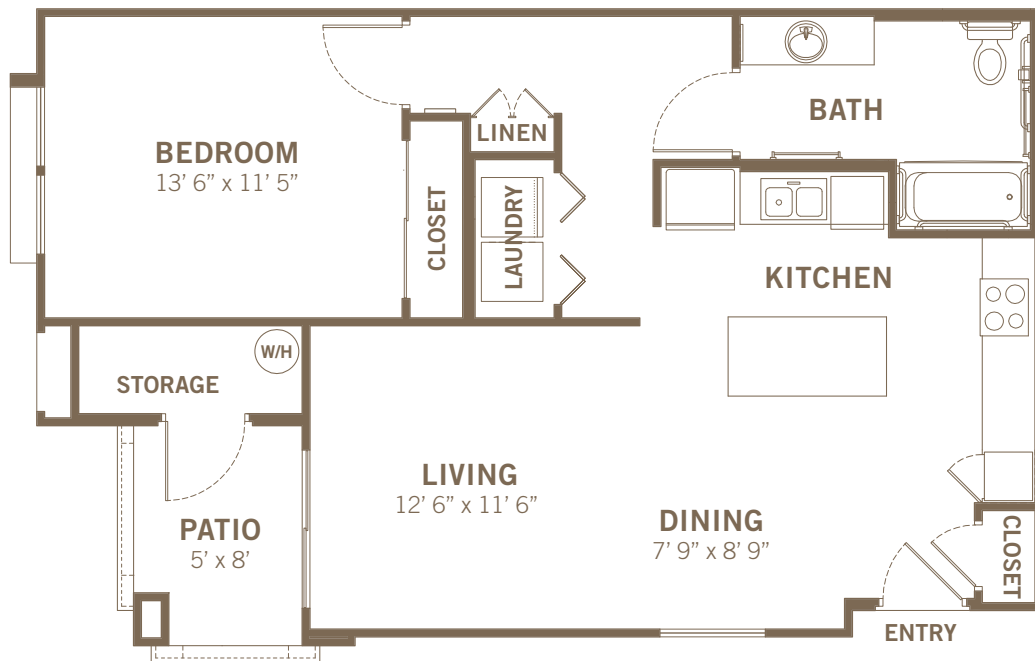

San Capella

Plan A1-Type A

1 Bed | 1 Bath

Liveable Square Feet 779