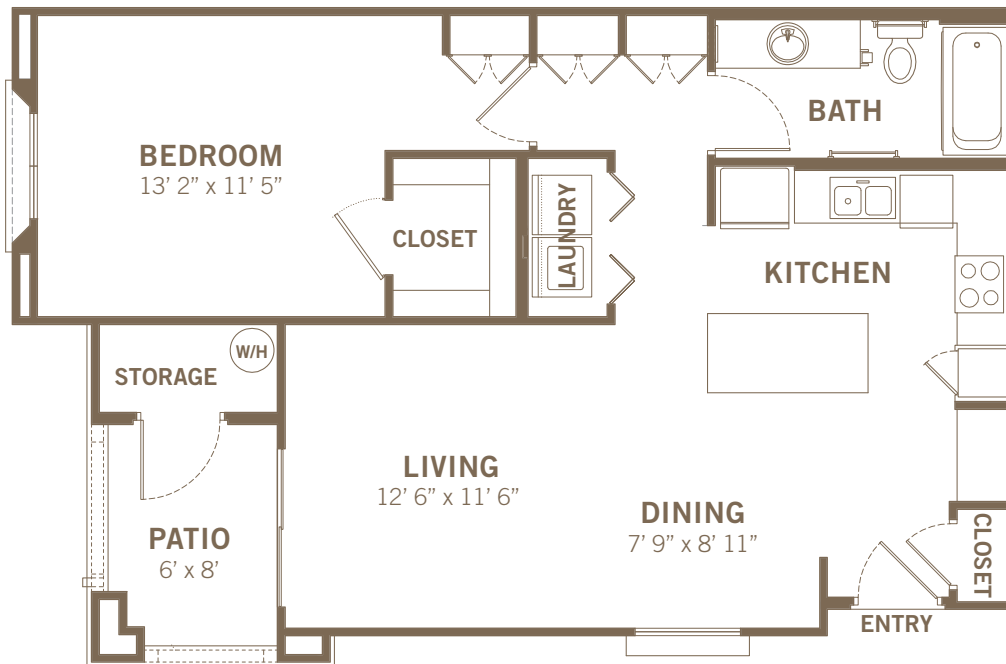

# San Capella

## Plan 1C

1 Bed | 1 Bath

Liveable Square Feet ..... 771