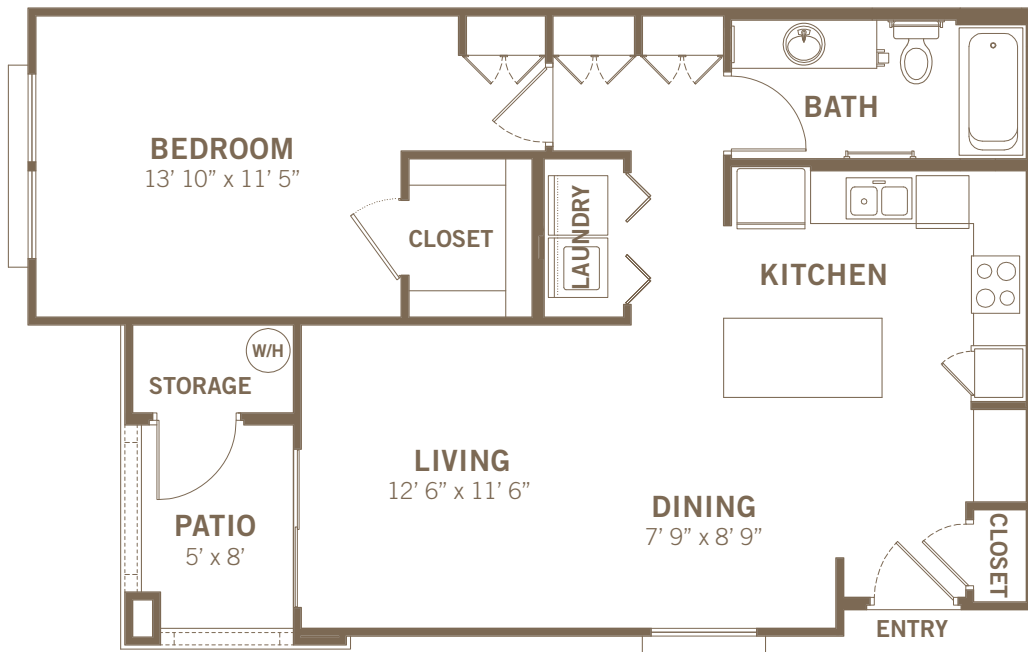

San Capella

Plan 1A

1 Bed | 1 Bath

Liveable Square Feet 779