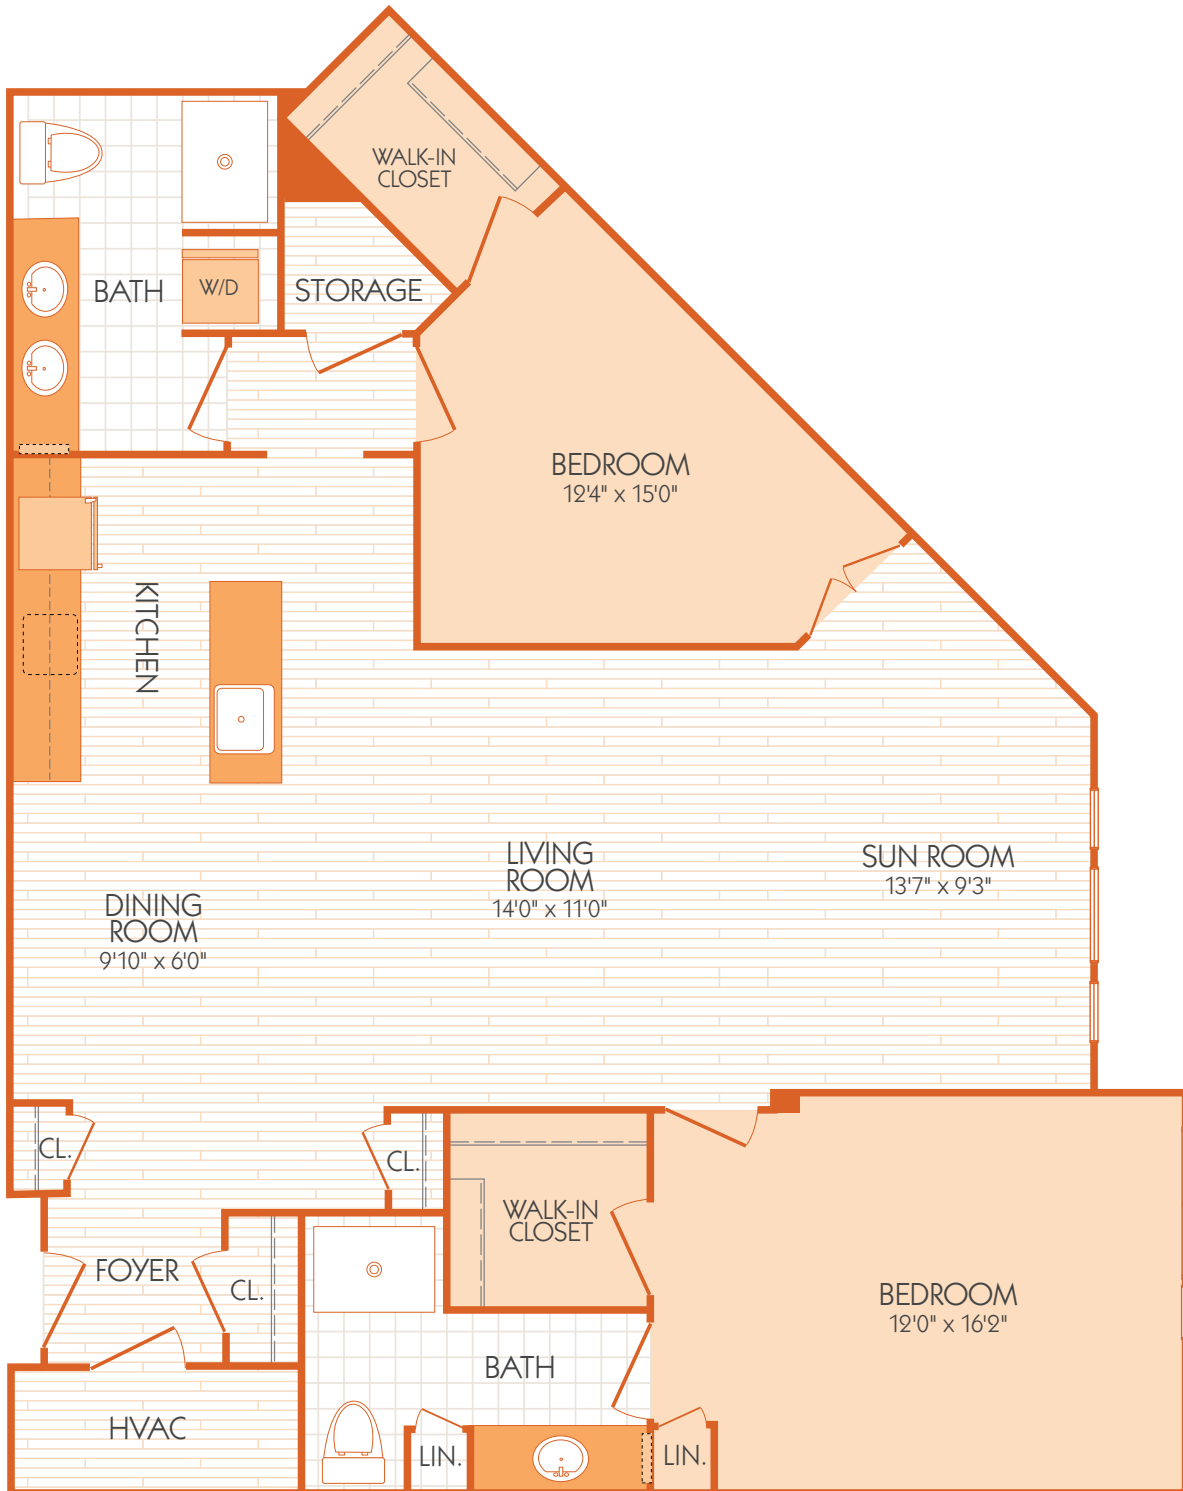

The Juniper

1,253 sq. ft.

Dimensions and square footage may vary by unit.