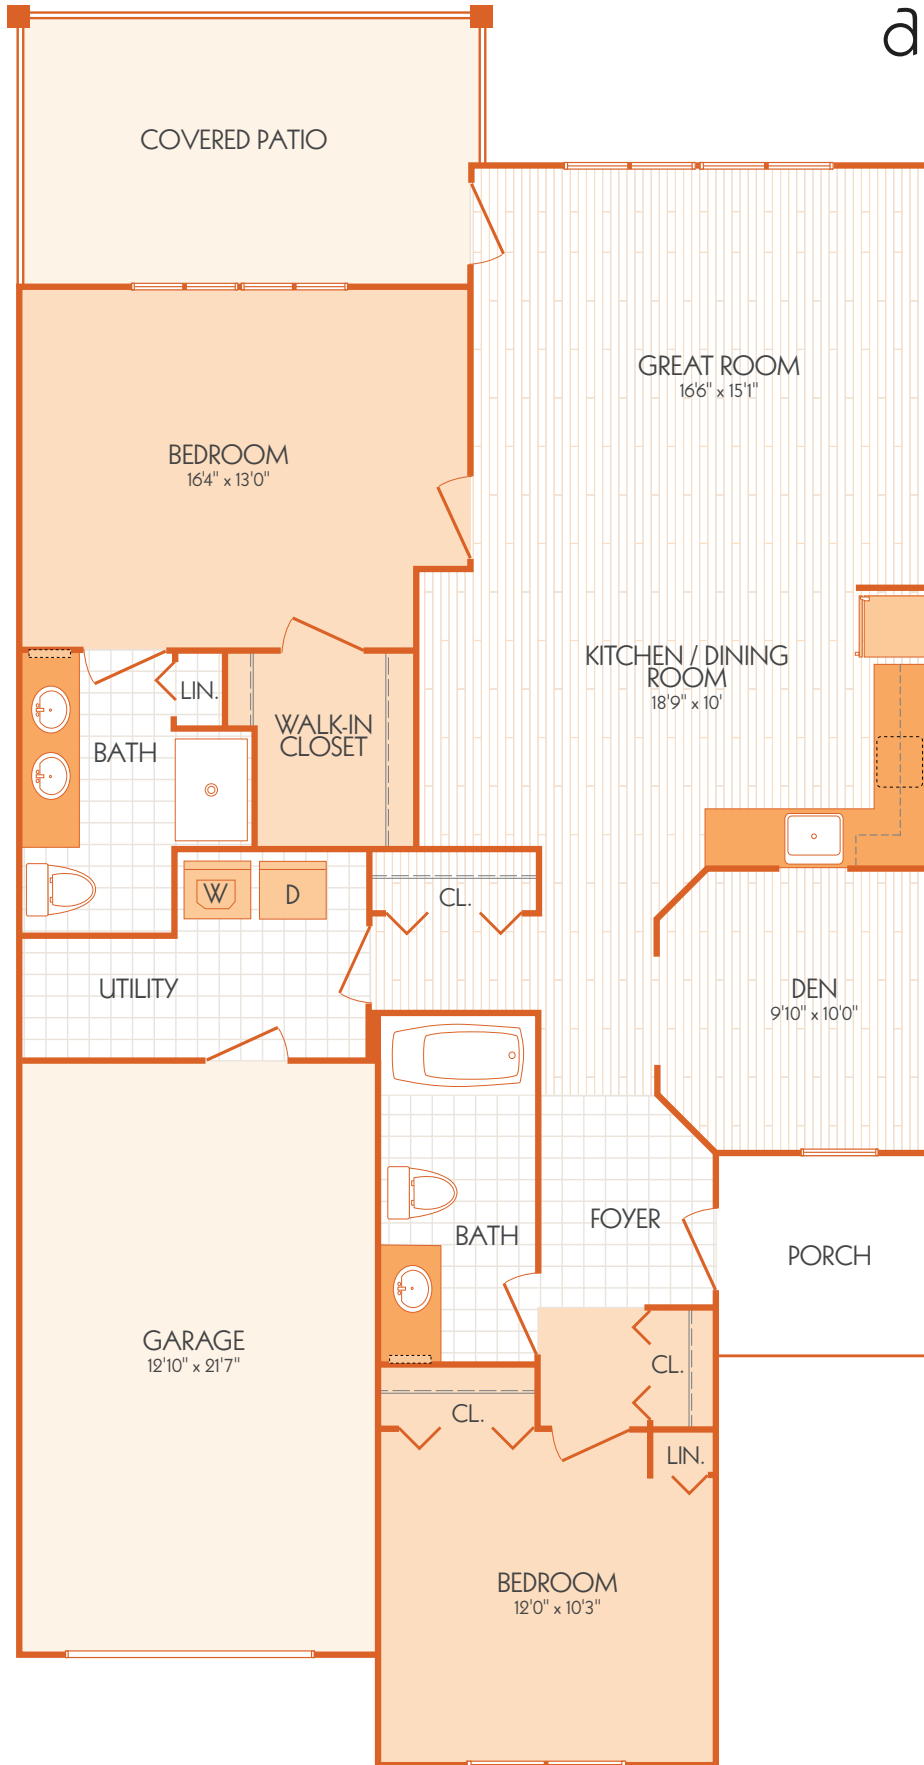

# The Pine Cottage

1,448 sq. ft.

all seasons  
ANN ARBOR

Dimensions and square footage may vary by unit.

[www.AllSeasons-AnnArbor.com](http://www.AllSeasons-AnnArbor.com)

C-B,  
B-FS