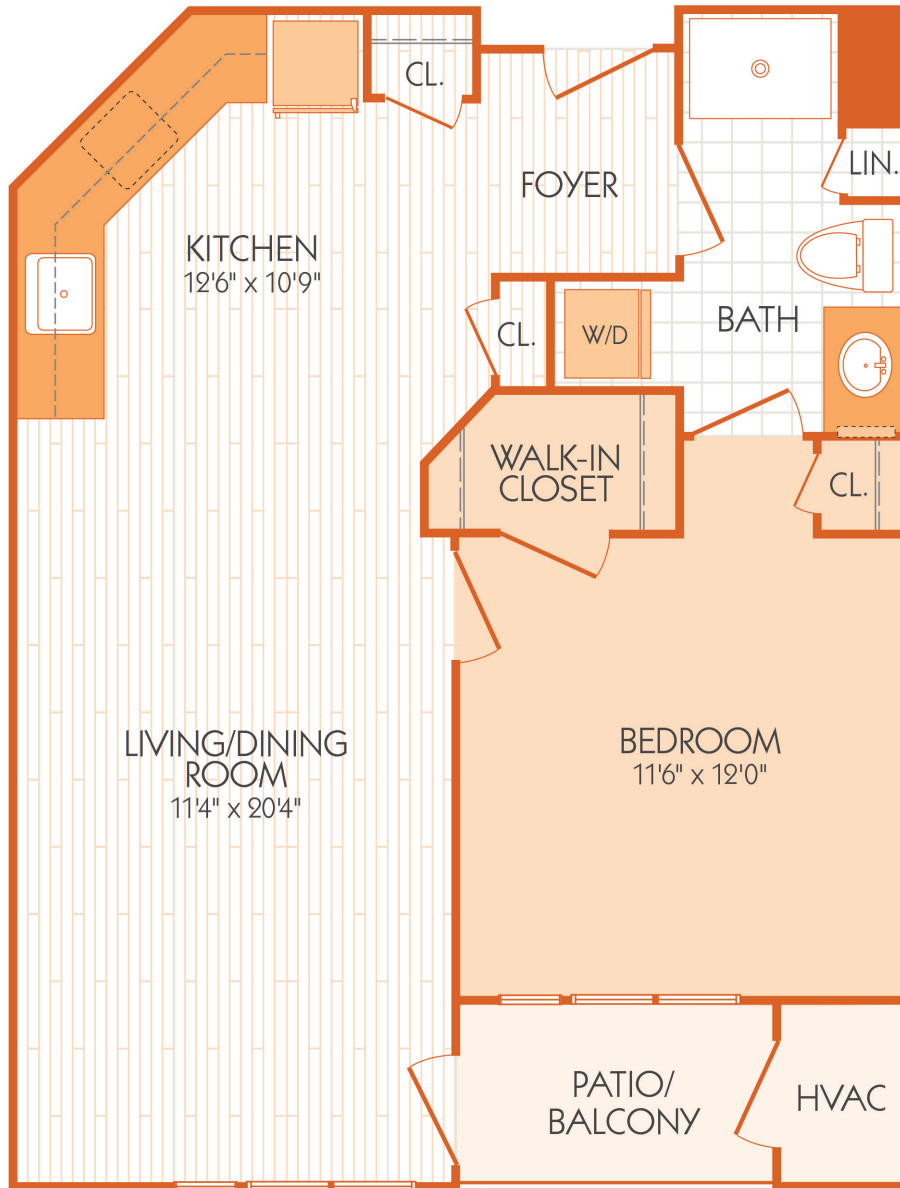

The Arbor

721 sq. ft.

EQUAL HOUSING OPPORTUNITY Dimensions and square footage may vary by unit.