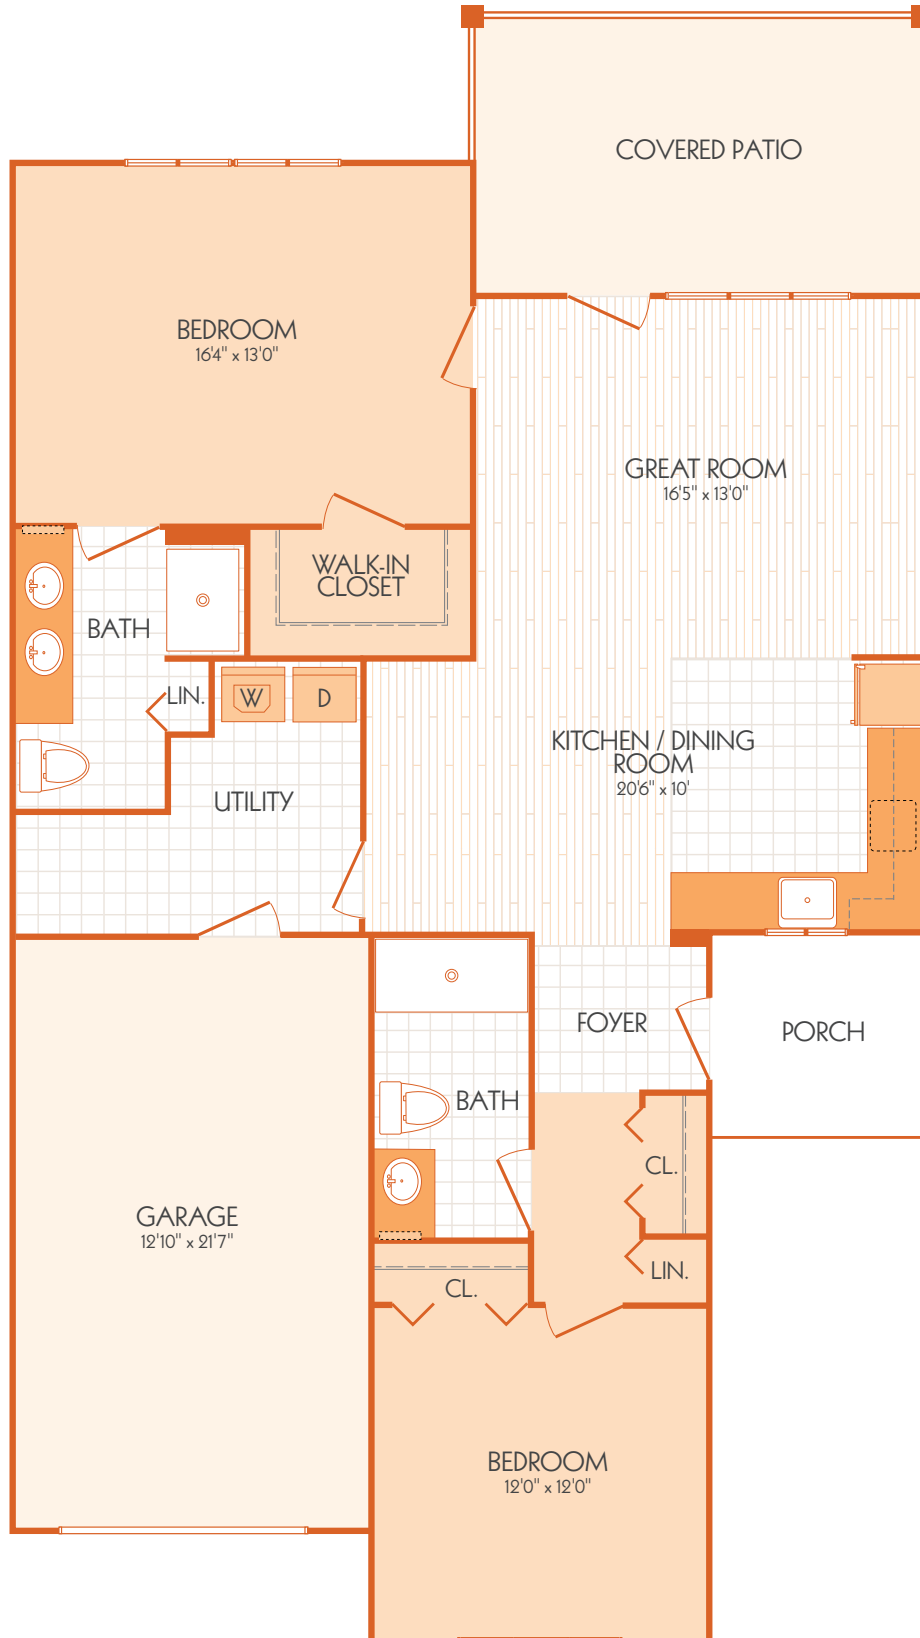

The Alder Cottage

1,272 sq. ft.

all seasons
ANN ARBOR

Dimensions and square footage may vary by unit.

www.AllSeasons-AnnArbor.com

C-A