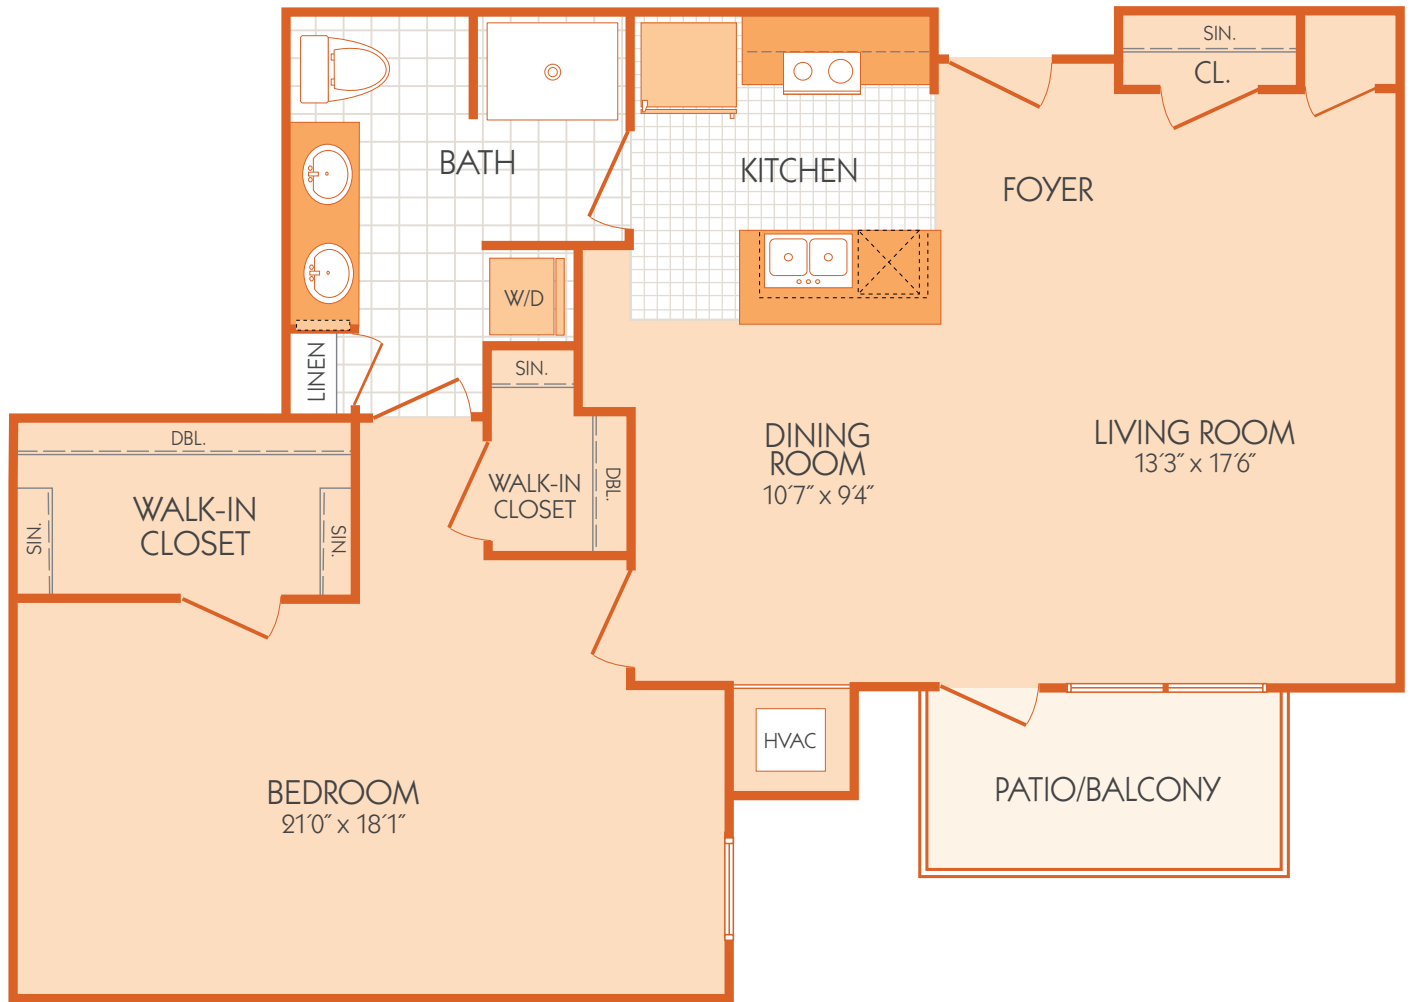

The Sylvan
986 sq. ft.

Dimensions and square footage may vary by unit.