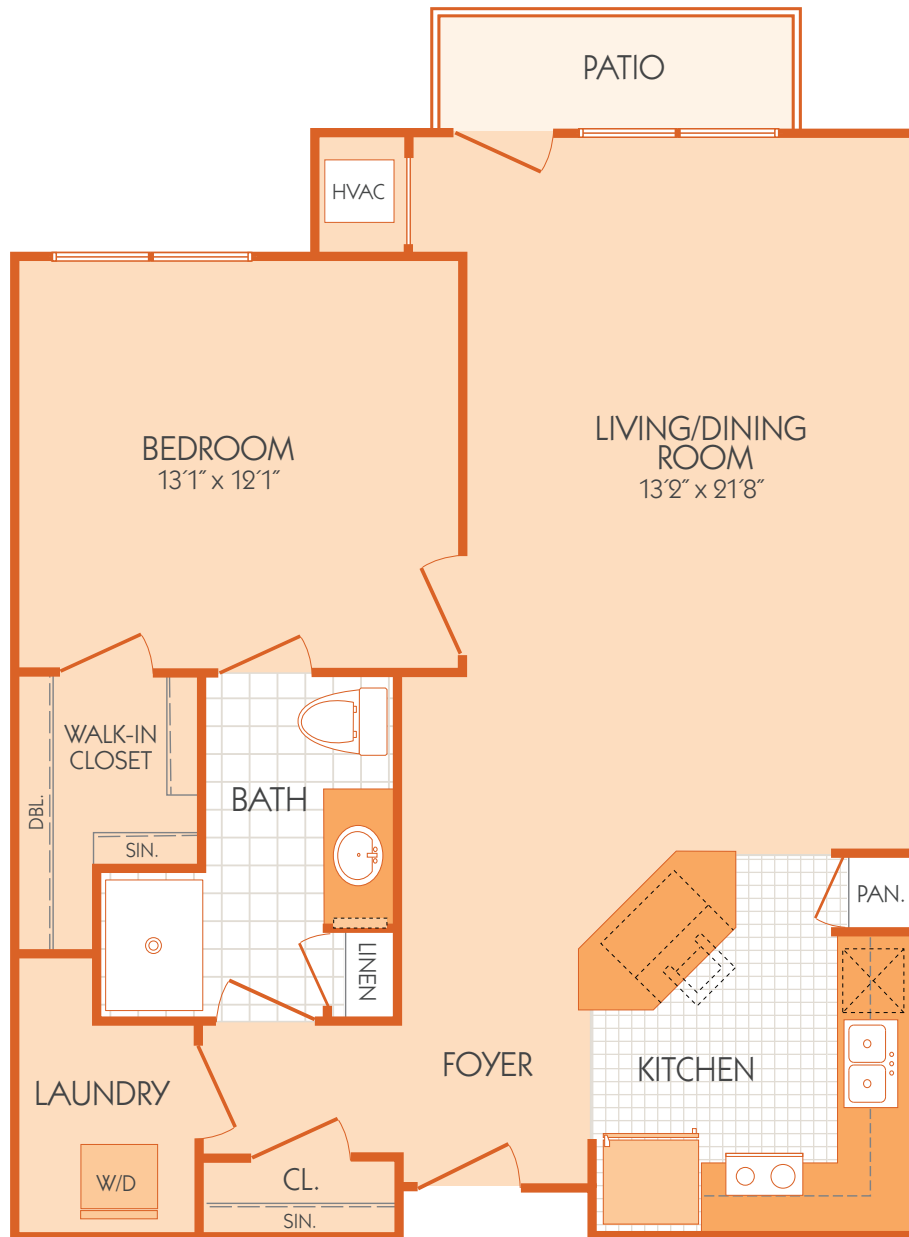

The Pine - 887 sq. ft.

The Pine Alternate A - 937 sq. ft.

Dimensions and square footage may vary by unit.