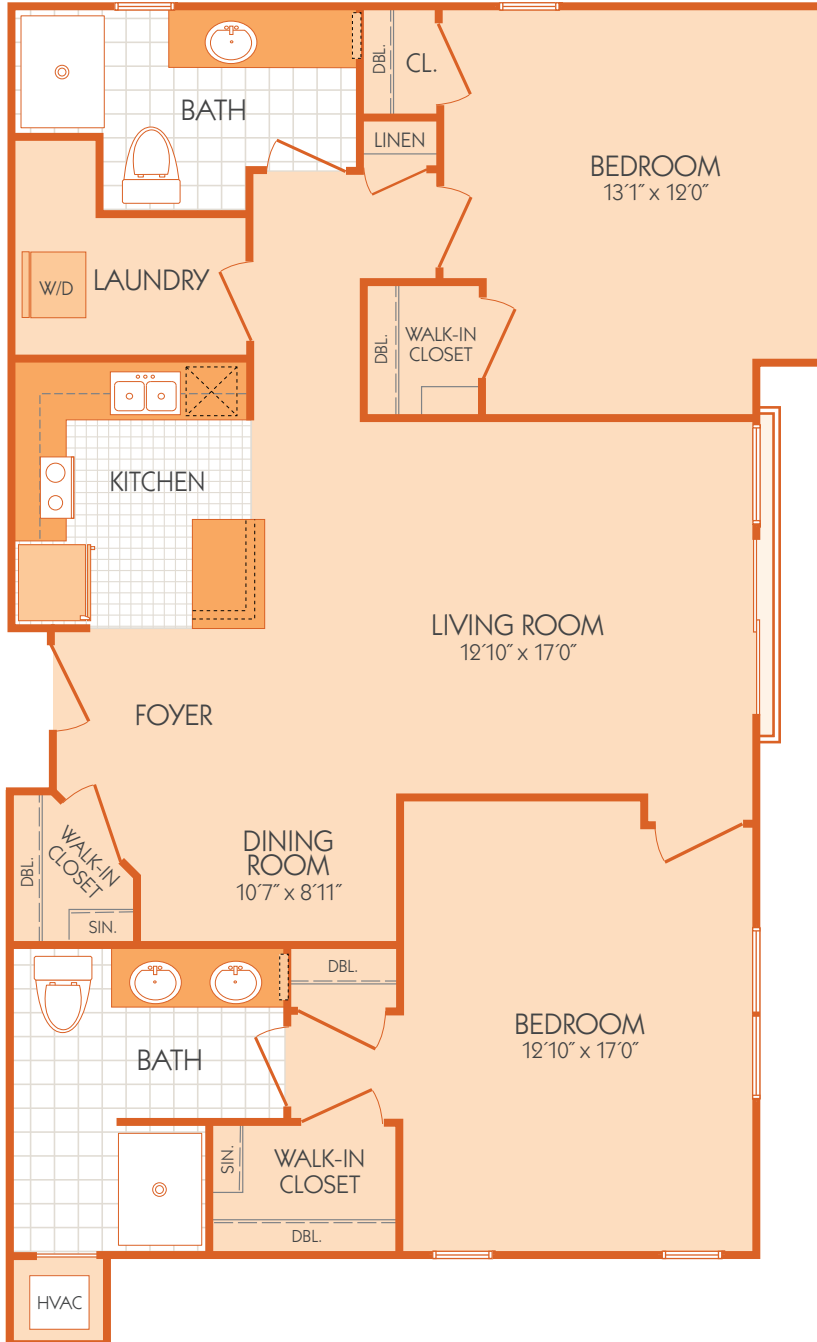

The Rockwell
1,225 sq. ft.

Dimensions and square footage may vary by unit.