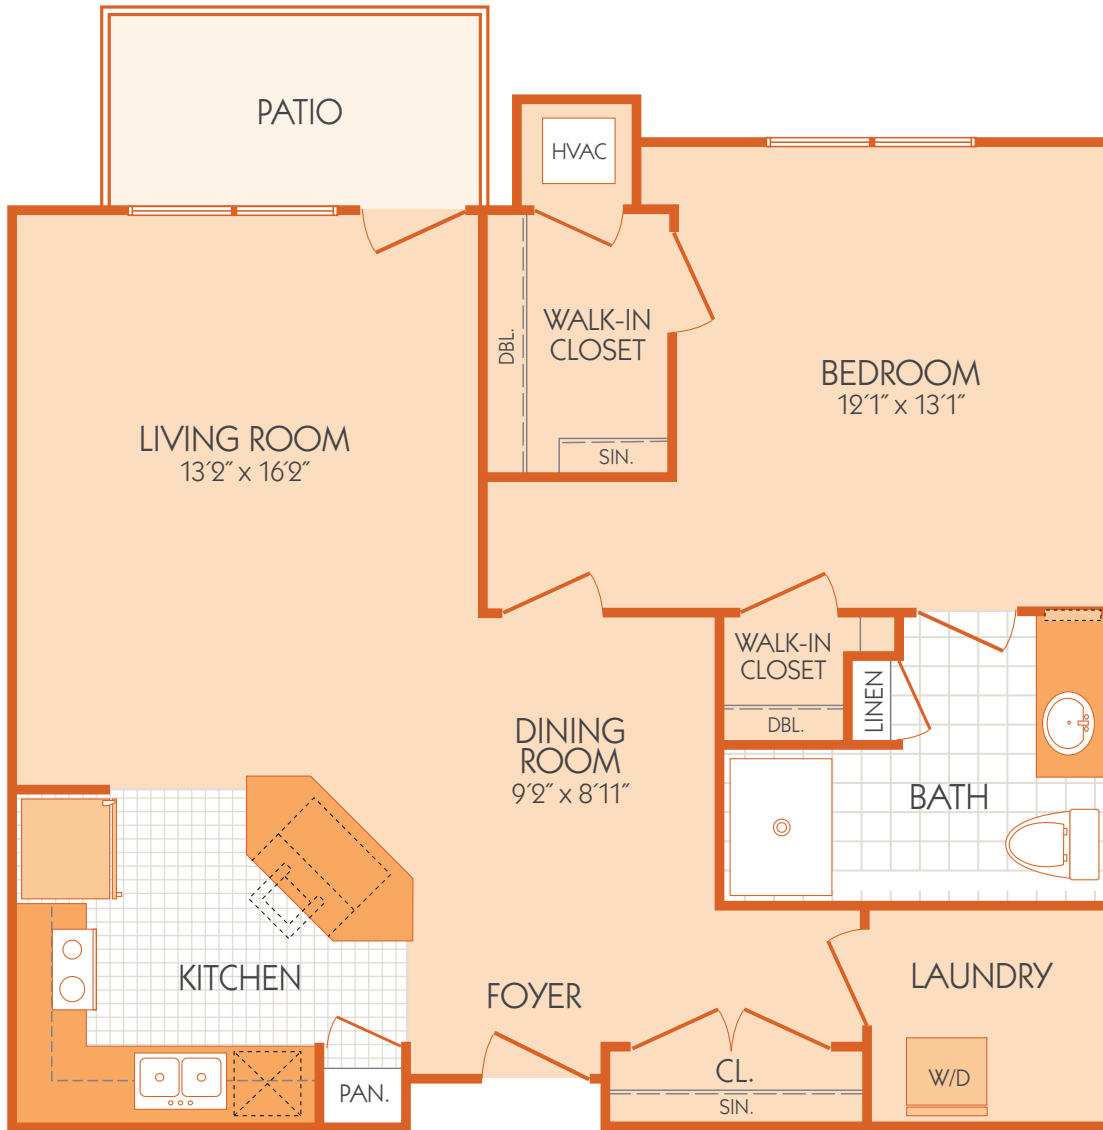

The Hammond
896 sq. ft.

Dimensions and square footage may vary by unit.