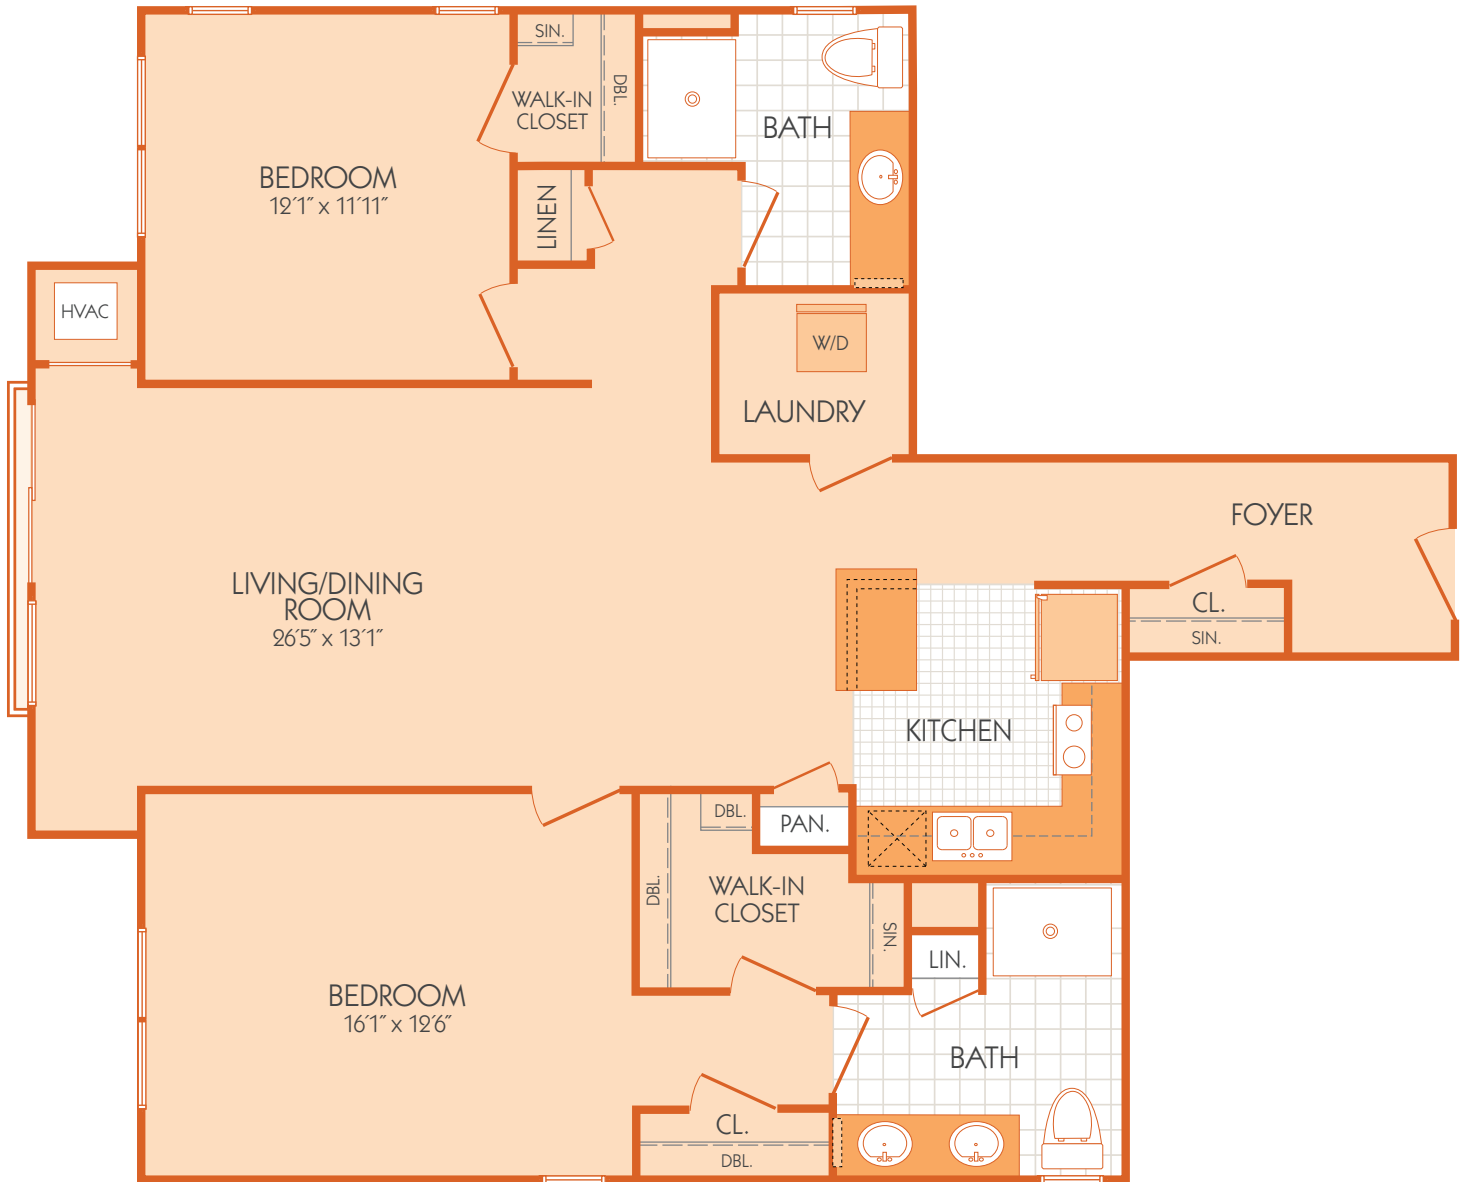

The Drake
1,340 sq. ft.

Dimensions and square footage may vary by unit.

www.AllSeasonsWestBloomfield.com
(248) 661-0200