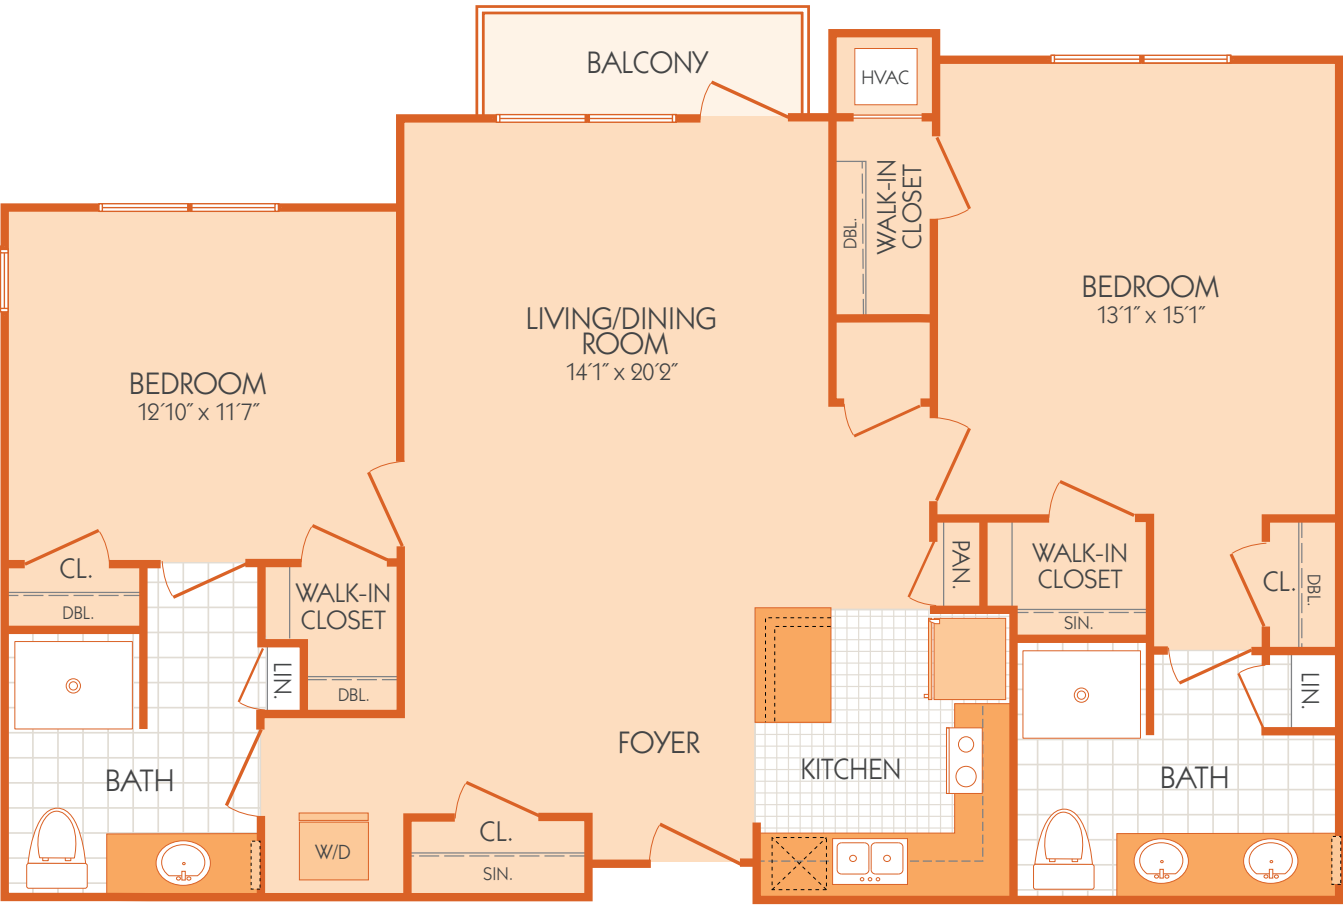

The Brookfield  
1,205 sq. ft.

Dimensions and square footage may vary by unit.

[www.AllSeasonsWestBloomfield.com](http://www.AllSeasonsWestBloomfield.com)  
(248) 661-0200