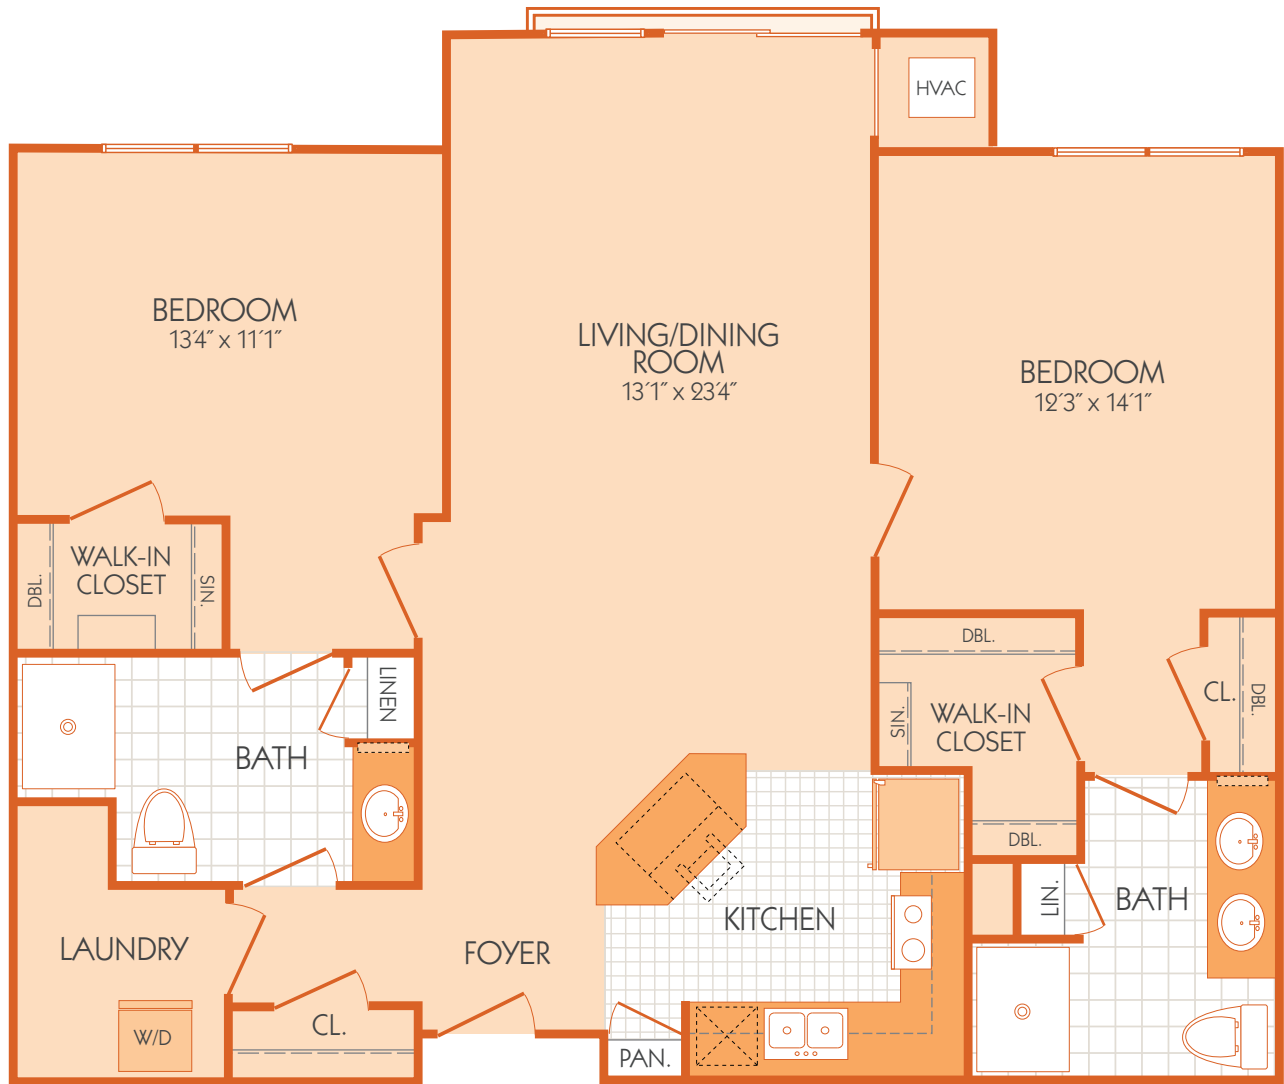

The Bloomfield - 1,267 sq. ft.  
The Bloomfield Alternate A - 1,363 sq. ft.

Dimensions and square footage may vary by unit.