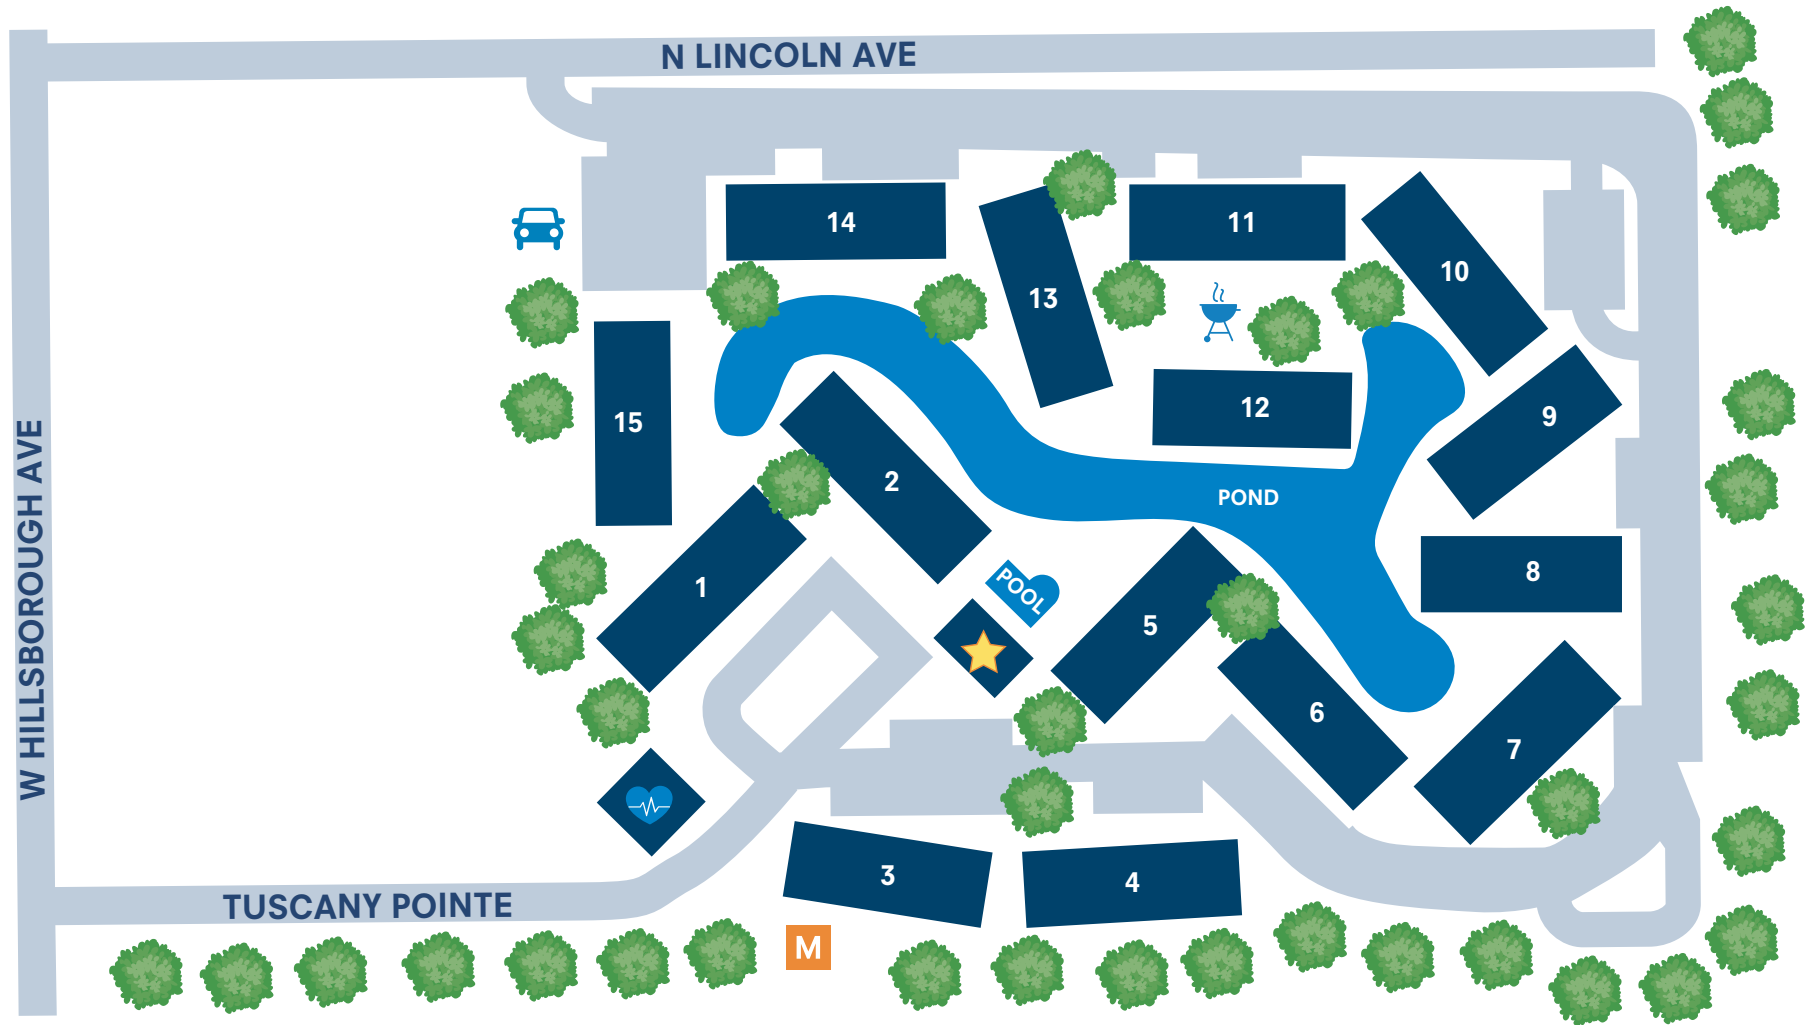

Tuscany Pointe at Tampa

APARTMENT HOMES

3350 W Hillsborough Ave | Tampa, FL 33614

-  Leasing Office
-  Fitness Center & Clubhouse
-  Grilling Area
-  Mailboxes
-  Car Wash Area

morganproperties.com

MORGAN
PROPERTIES