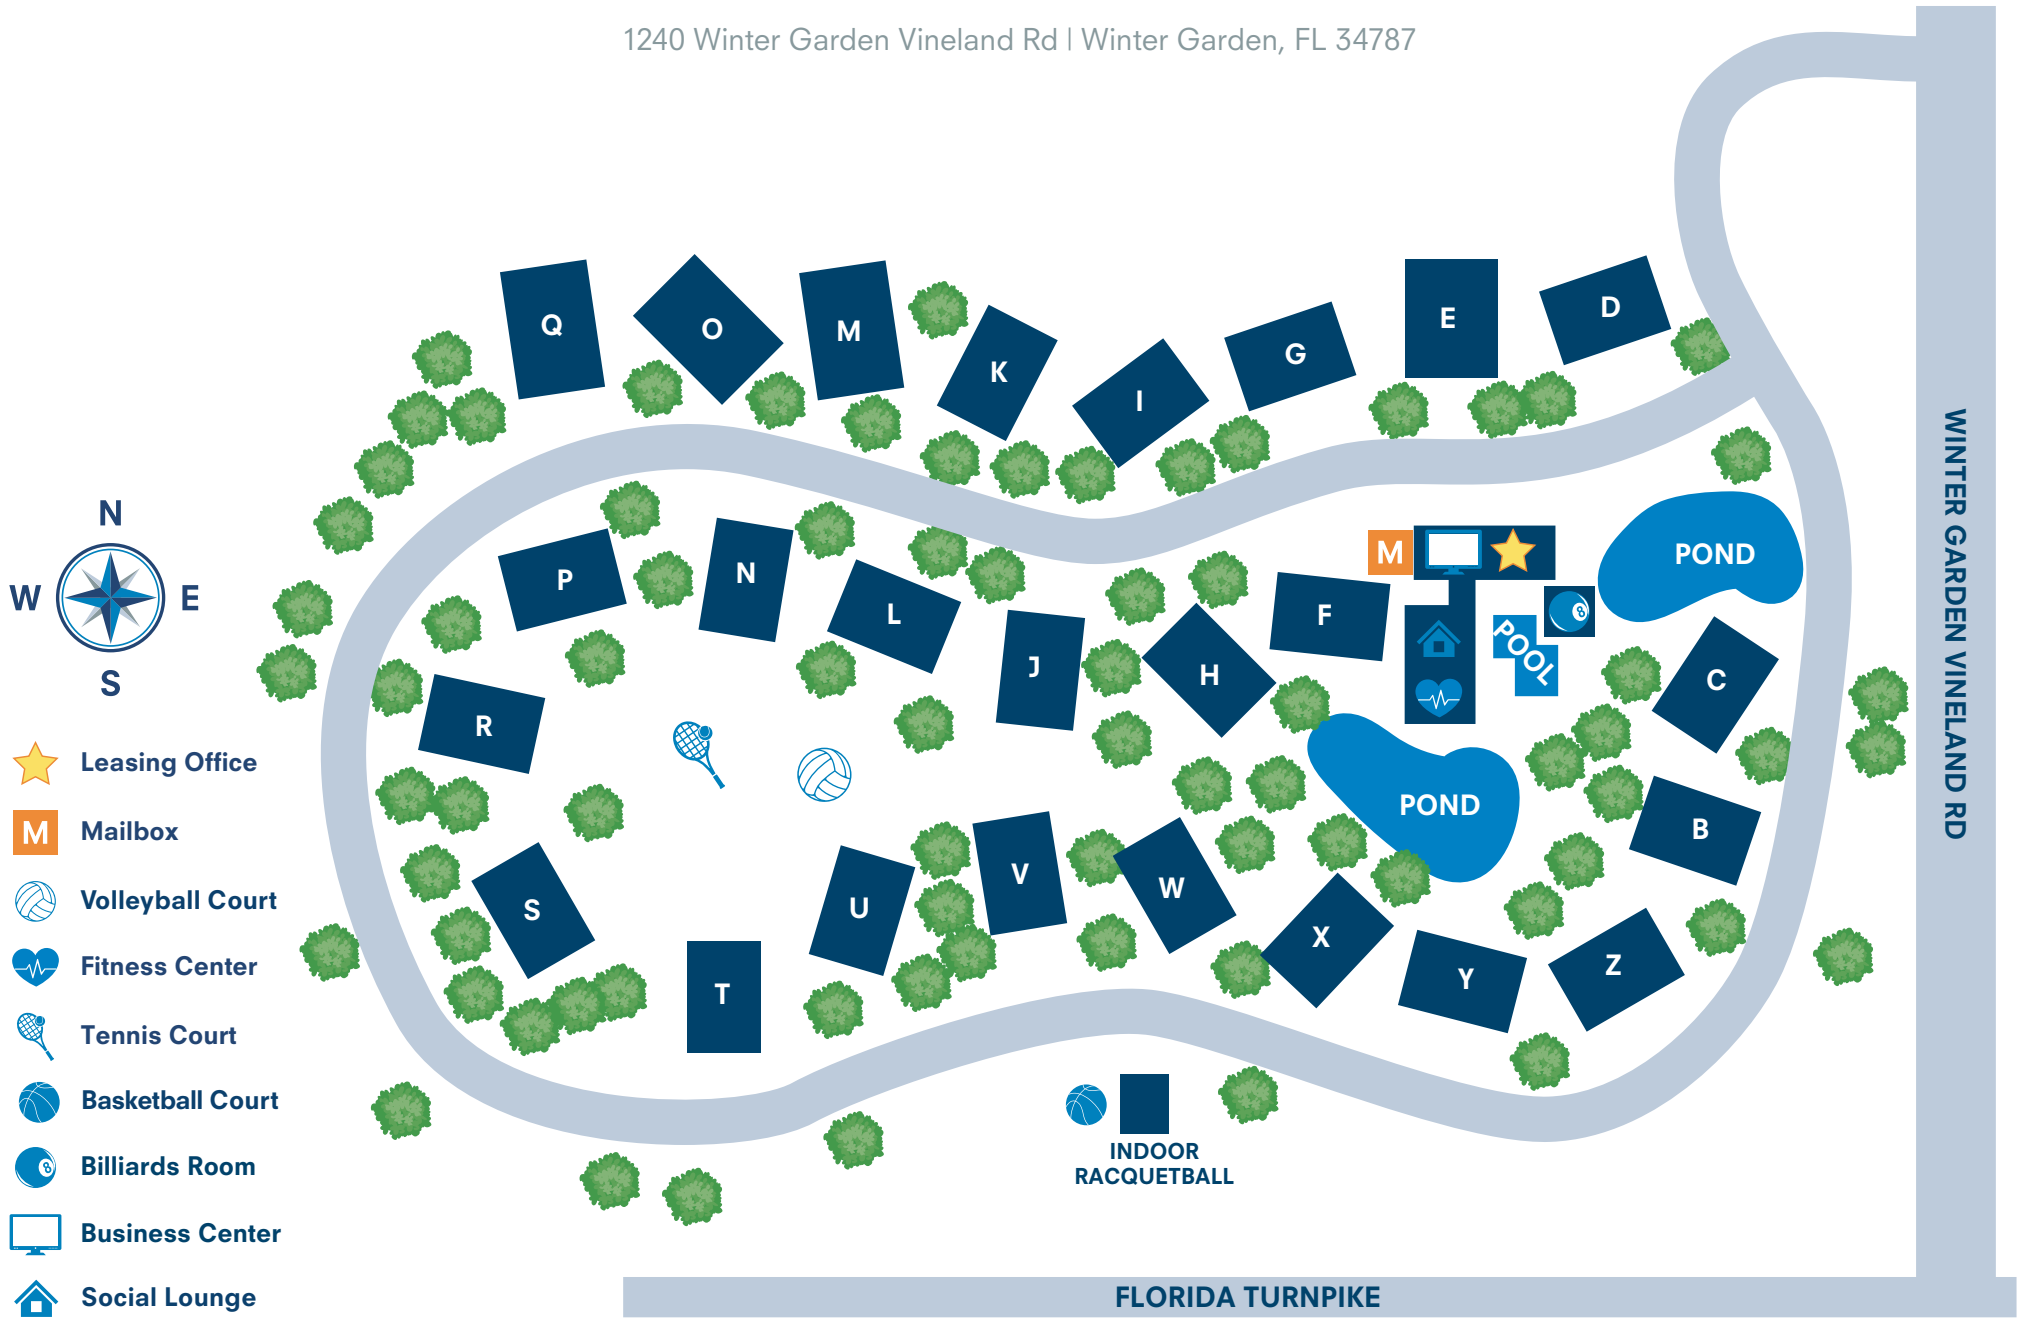

Promenade

APARTMENT HOMES

1240 Winter Garden Vineland Rd | Winter Garden, FL 34787

 Leasing Office

 Mailbox

 Volleyball Court

 Fitness Center

 Tennis Court

 Basketball Court

 Billiards Room

 Business Center

 Social Lounge

 INDOOR RACQUETBALL

FLORIDA TURNPIKE

WINTER GARDEN VINELAND RD

morganproperties.com