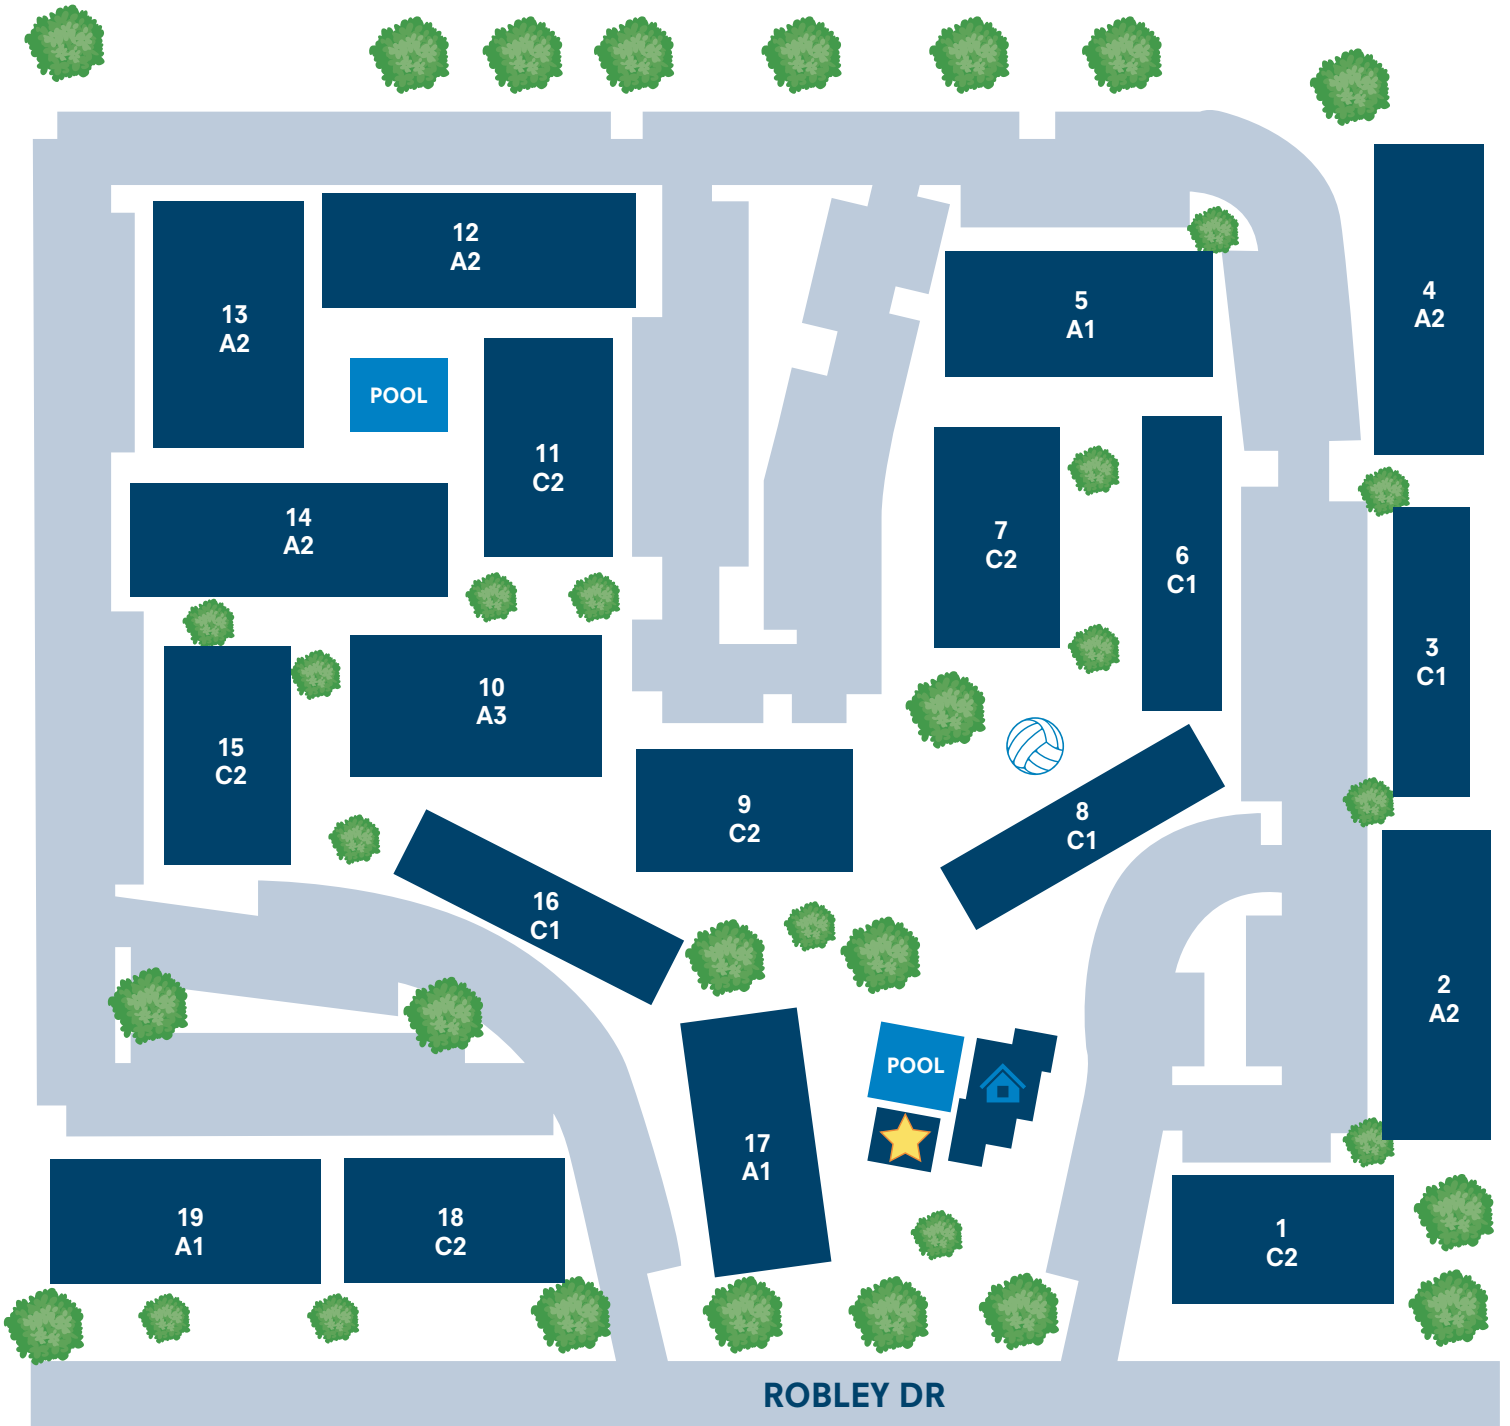

# Peppertree

APARTMENT HOMES

1000 Robley Dr | Lafayette, LA 70503

 Leasing Office

 Clubhouse

 Volleyball Court

[morganproperties.com](http://morganproperties.com)

**MORGAN**  
PROPERTIES