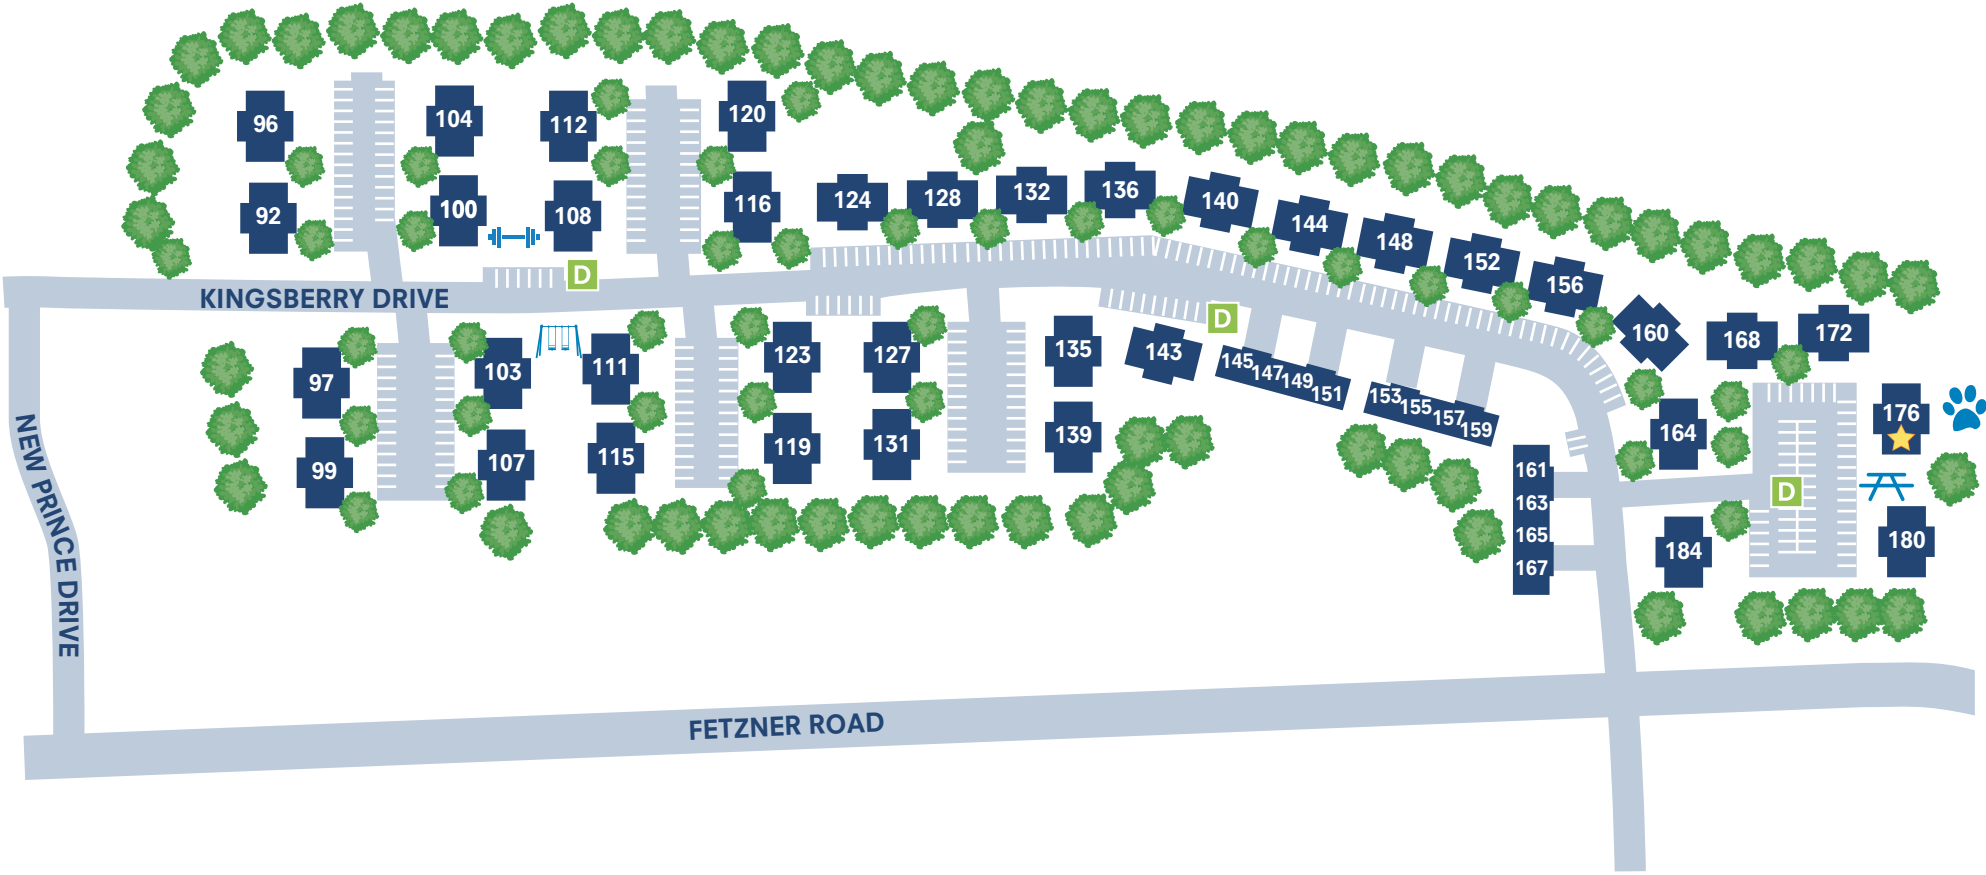

Newcastle

APARTMENTS & TOWNHOMES

176 Kingsberry Drive, Apt B | Rochester, NY 14626

- Leasing Office
- Dumpster
- Picnic Area
- Playground
- Outdoor Fitness Station
- Dog Park