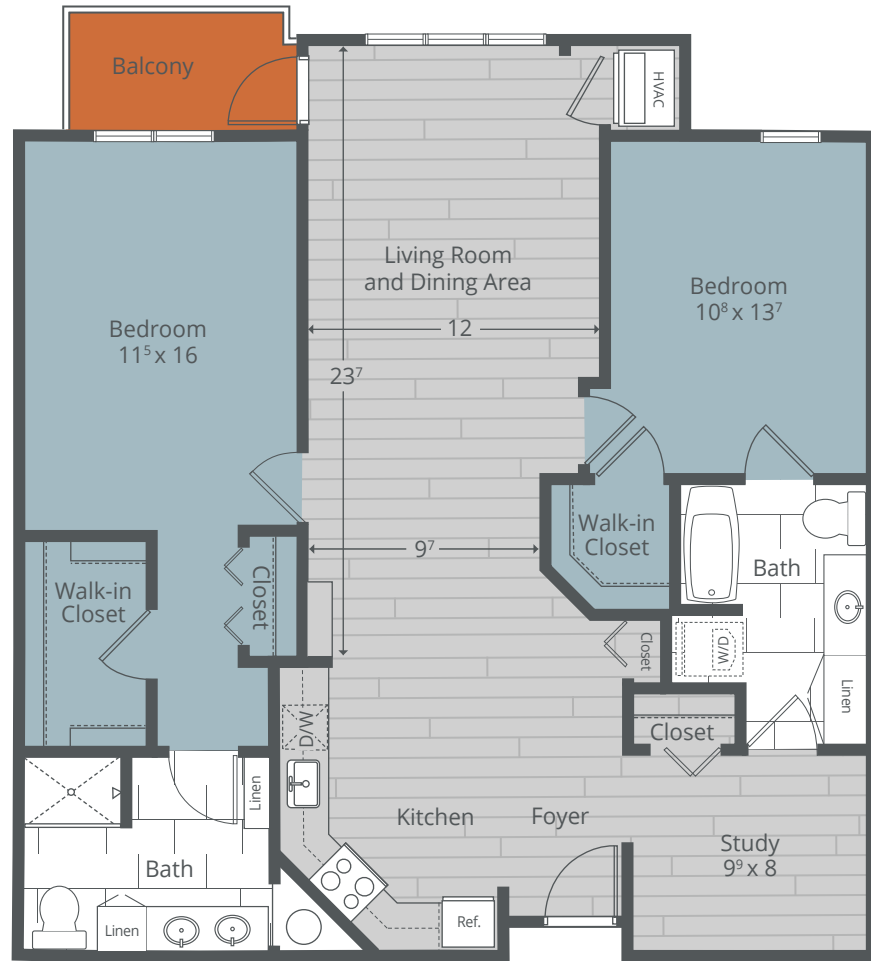

# TOWN COURT

## Edmund

1,282 SQ. FT.

2 BED | 2 BATH

[WWW.TOWNCOURT.COM](http://WWW.TOWNCOURT.COM)

7110 Orchard Lake Road | West Bloomfield, MI 48322 | 248.808.5878

Floor plans are used for illustrative purposes only. Images and dimensions may vary slightly in final unit. D1