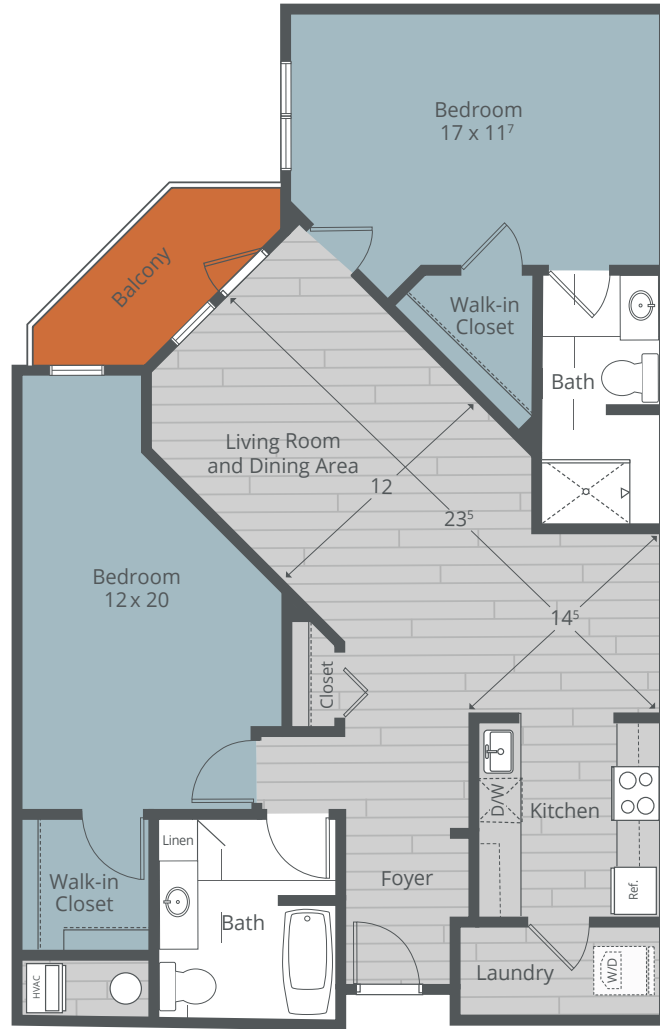

TOWN COURT

Liberty

1,218 SQ. FT.

2 BED | 2 BATH

WWW.TOWNCOURT.COM

7110 Orchard Lake Road | West Bloomfield, MI 48322 | 248.808.5878

Floor plans are used for illustrative purposes only. Images and dimensions may vary slightly in final unit. E, E-1, E-EJ