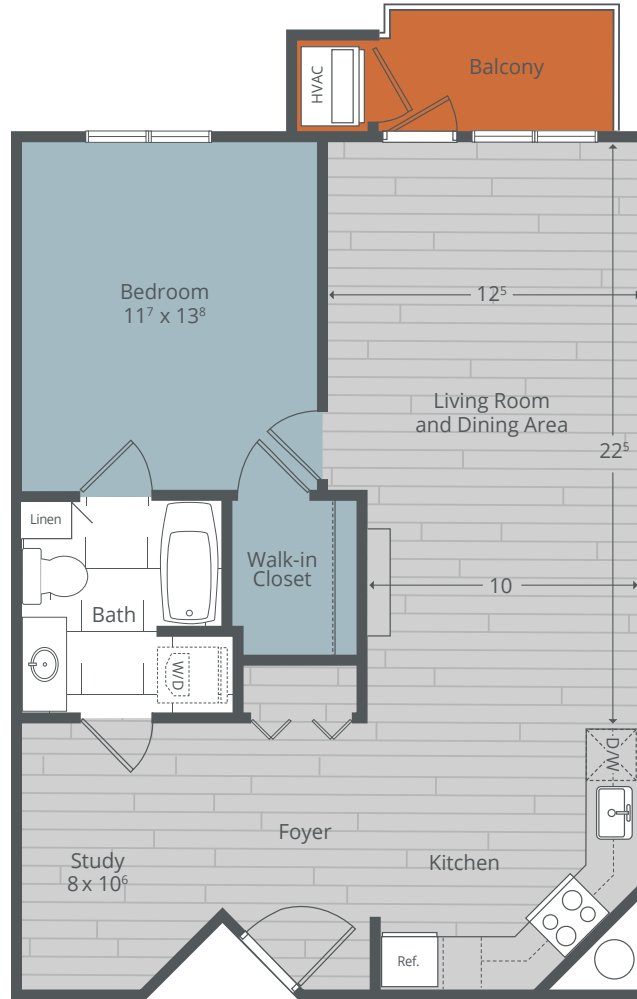

TOWN COURT

Galen

862 SQ. FT.

1 BED | 1 BATH

WWW.TOWNCOURT.COM

7110 Orchard Lake Road | West Bloomfield, MI 48322 | 248.808.5878

Floor plans are used for illustrative purposes only. Images and dimensions may vary slightly in final unit. B