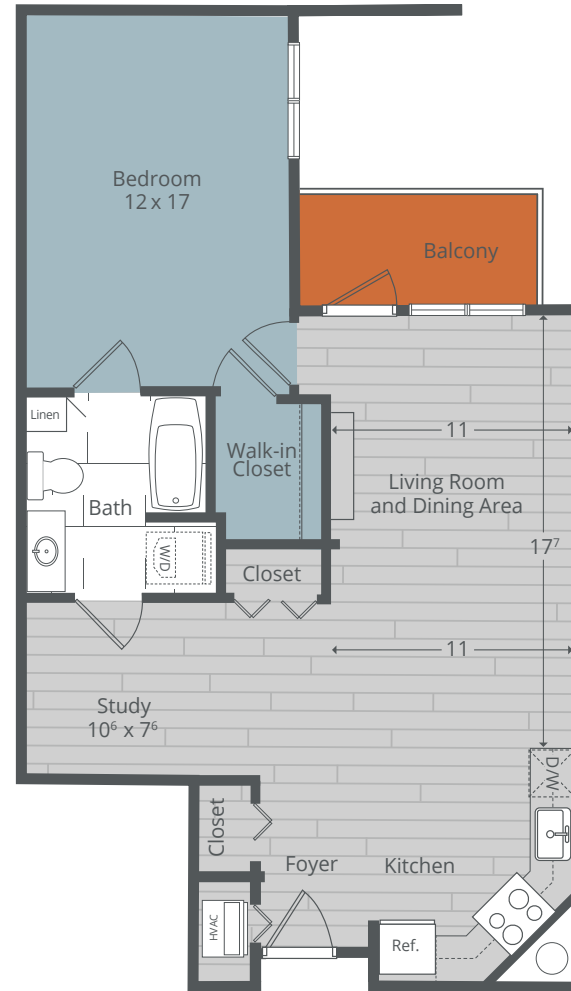

# TOWN COURT

*Flan*

849 SQ. FT.

1 BED | 1 BATH

[WWW.TOWNCOURT.COM](http://WWW.TOWNCOURT.COM)

7110 Orchard Lake Road | West Bloomfield, MI 48322 | 248.808.5878

Floor plans are used for illustrative purposes only. Images and dimensions may vary slightly in final unit. A3